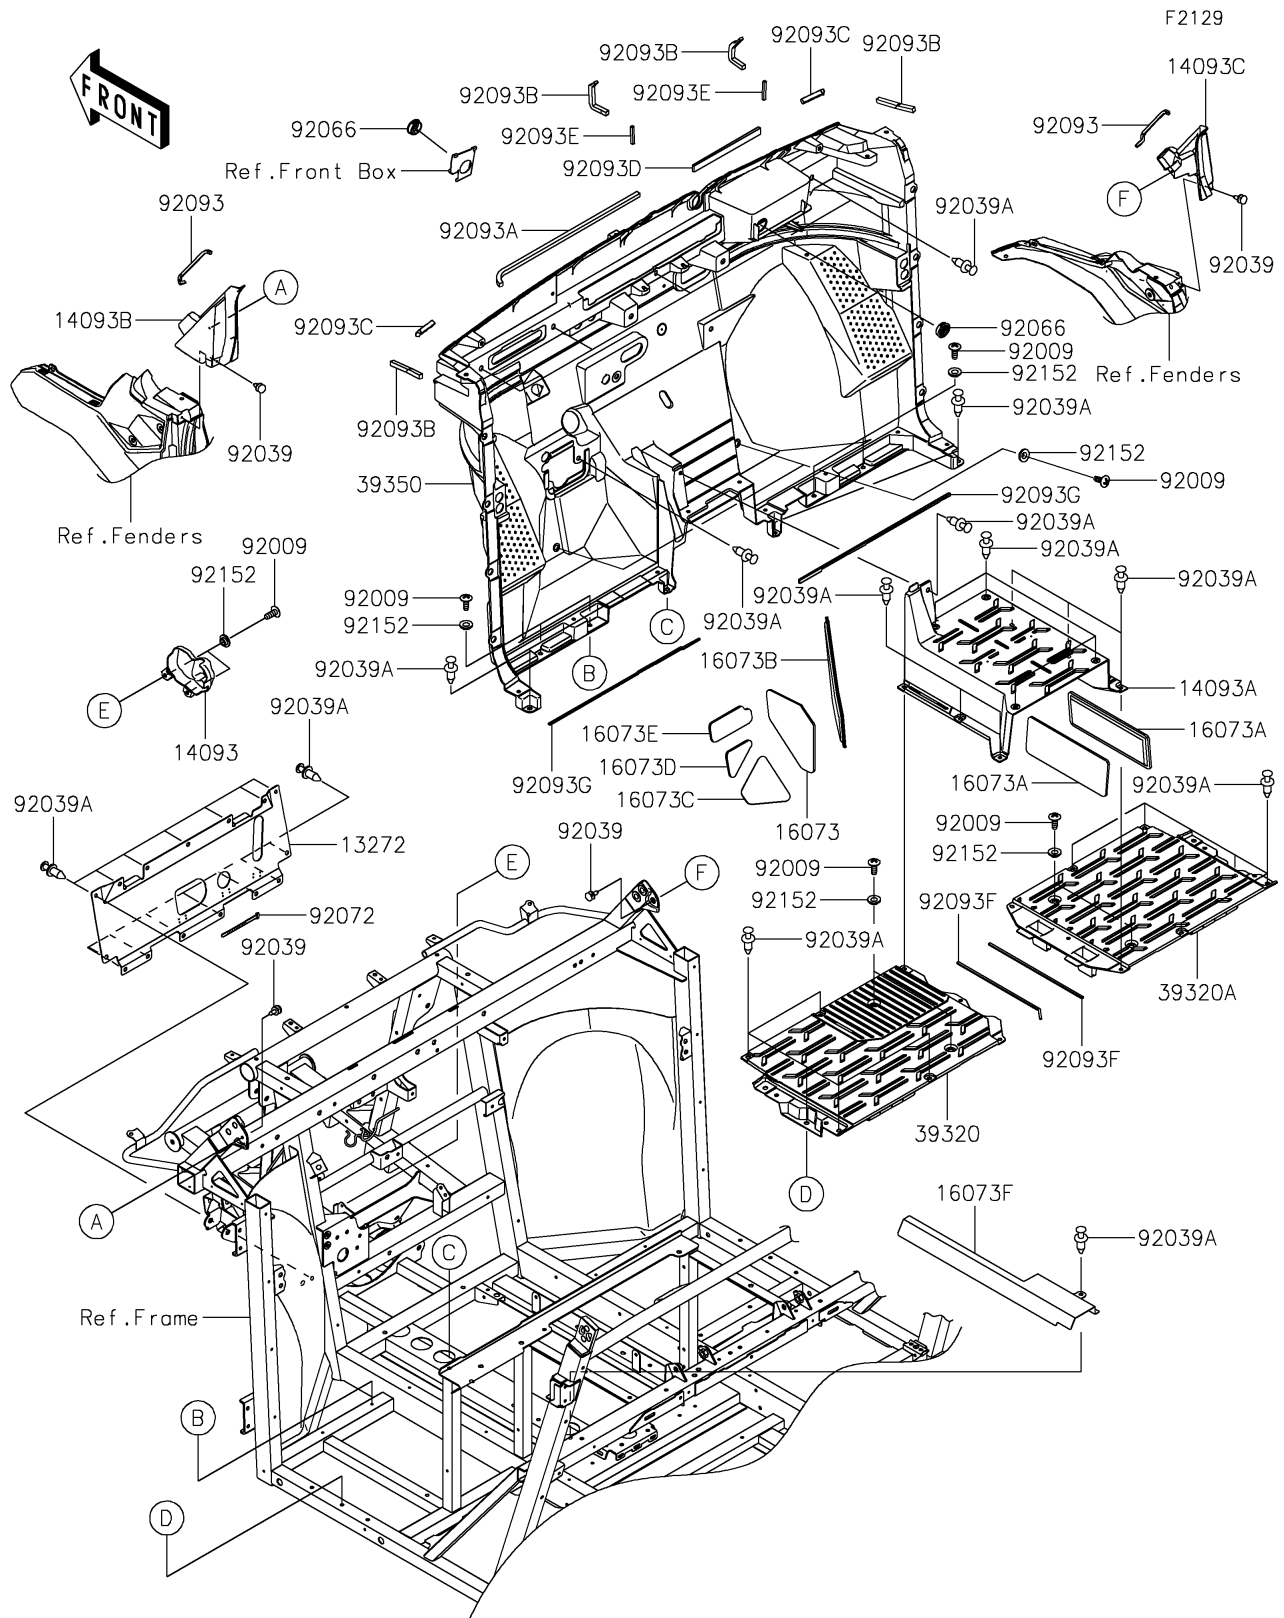

2025 RIDGE CREW HVAC Camo

PARTS DIAGRAM

Frame Fittings(Front)

2025 RIDGE CREW HVAC Camo

PARTS LIST

Frame Fittings(Front)

ITEM NAME	PART NUMBER	QUANTITY
-----------	-------------	----------
