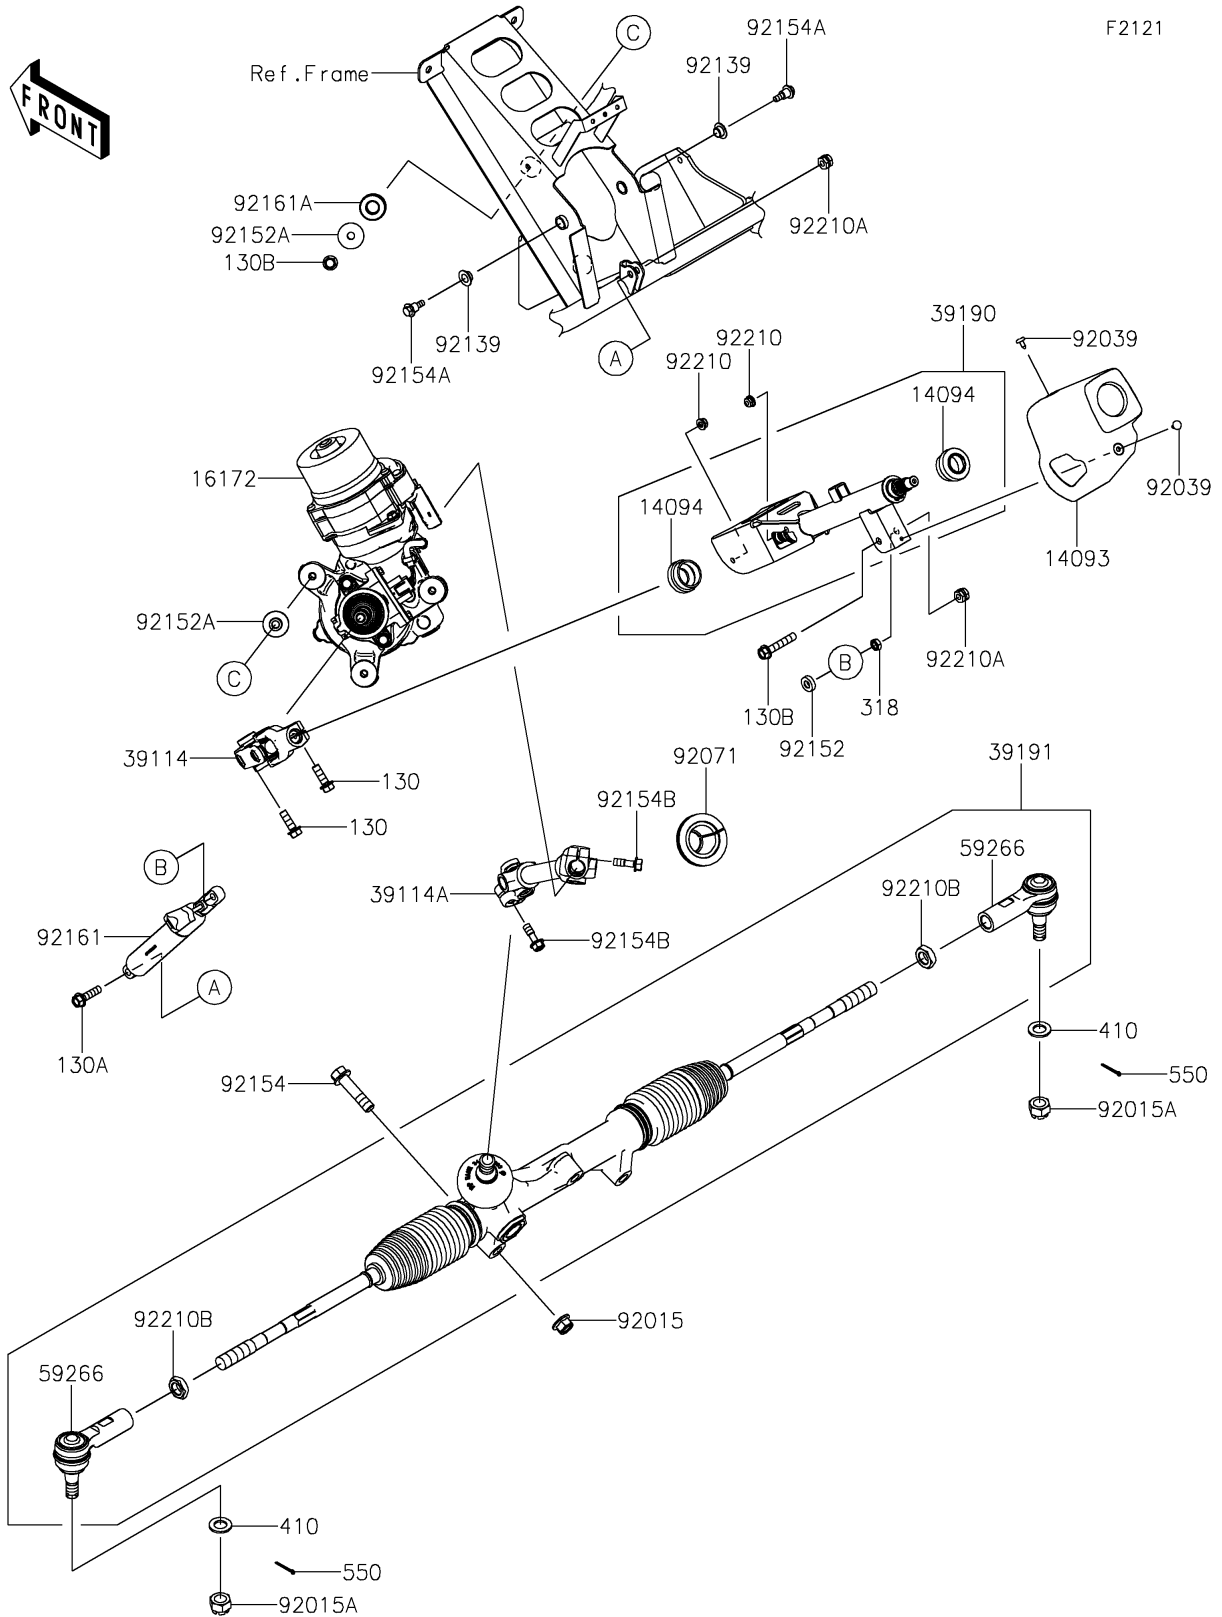

2025 RIDGE CREW HVAC Camo

PARTS DIAGRAM

Steering Shaft

F2121

2025 RIDGE CREW HVAC Camo

PARTS LIST

Steering Shaft

ITEM NAME	PART NUMBER	QUANTITY
-----------	-------------	----------
