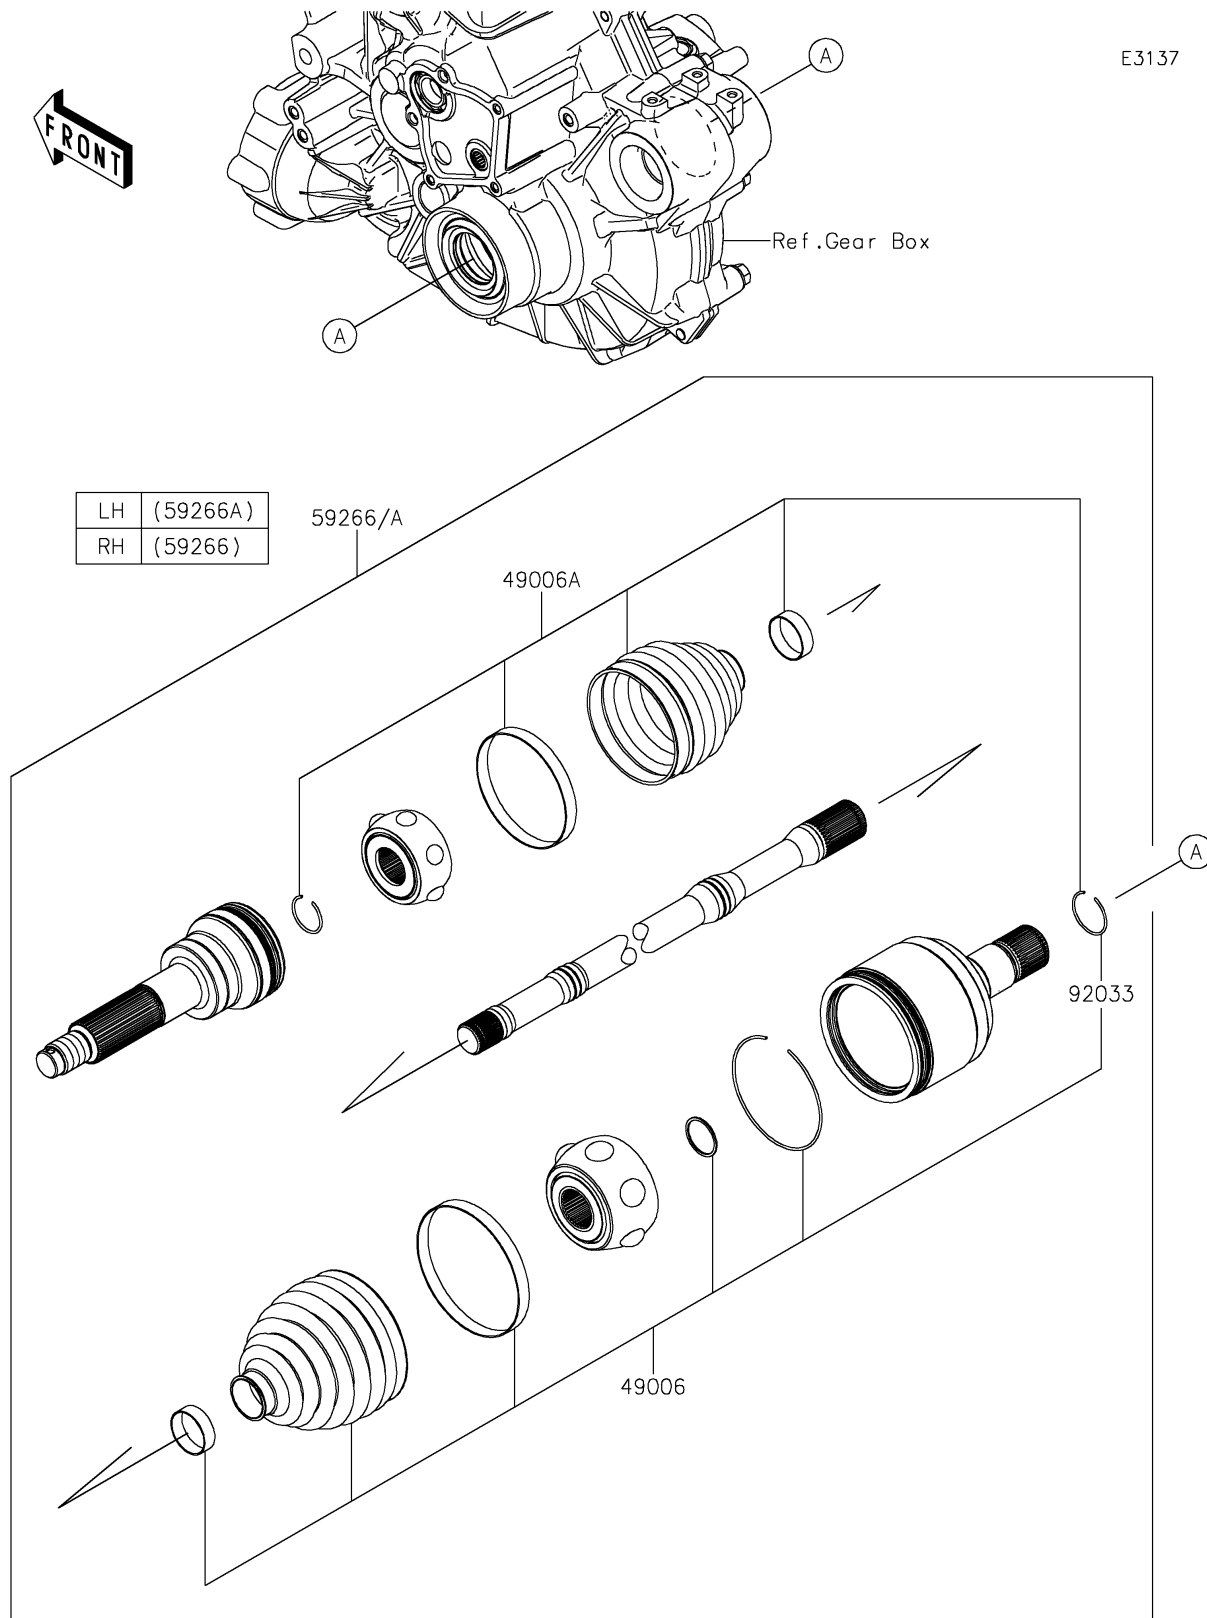

2025 RIDGE® CREW HVAC CAMO

PARTS DIAGRAM

Drive Shaft-Rear

2025 RIDGE® CREW HVAC CAMO

PARTS LIST

Drive Shaft-Rear

ITEM NAME	PART NUMBER	QUANTITY
-----------	-------------	----------
