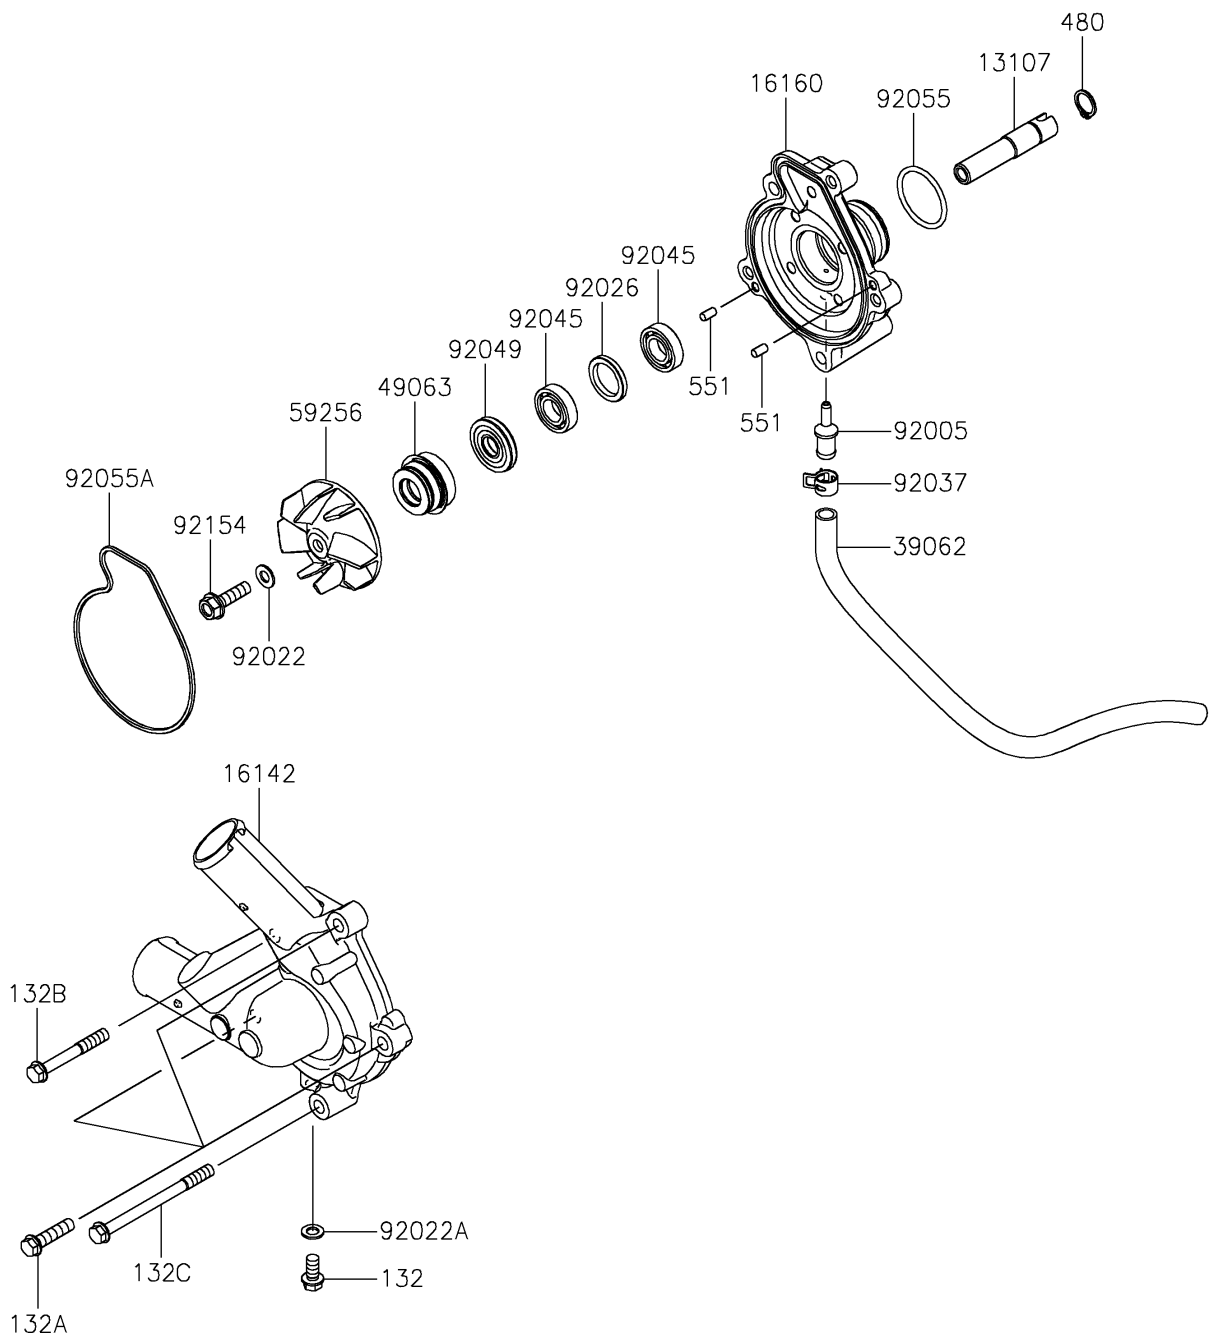

2025 RIDGE CREW HVAC Camo

PARTS DIAGRAM

Water Pump

E3031

2025 RIDGE CREW HVAC Camo

PARTS LIST

Water Pump

ITEM NAME	PART NUMBER	QUANTITY
-----------	-------------	----------
