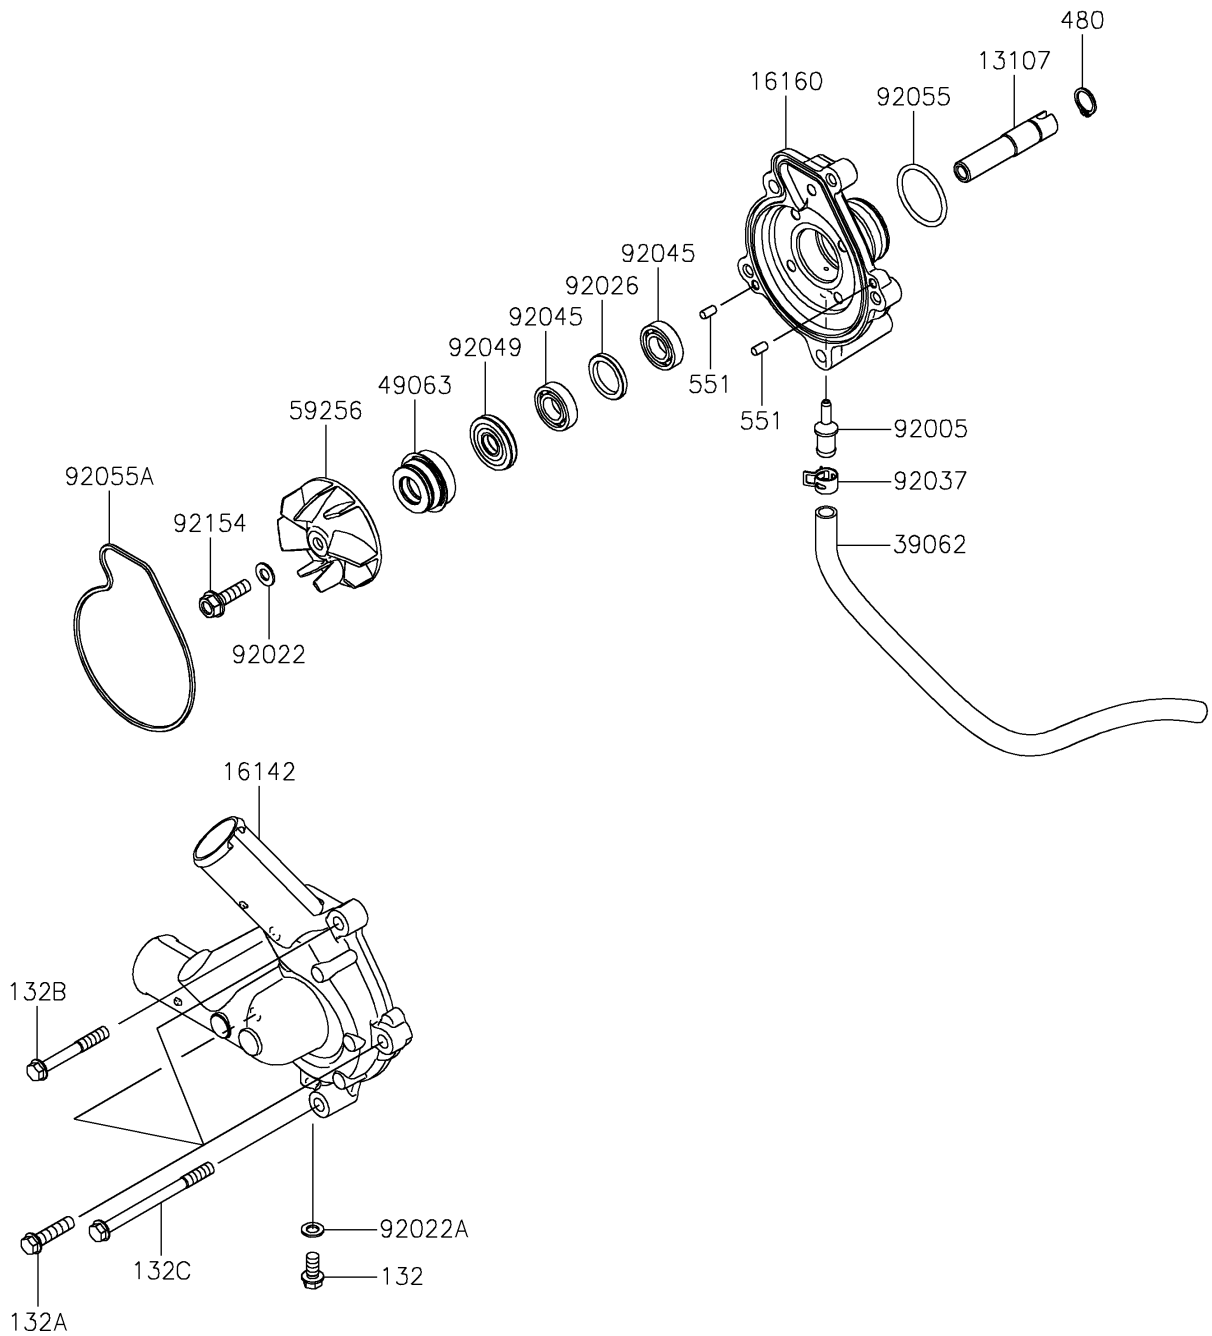

2025 RIDGE CREW HVAC Camo

PARTS DIAGRAM

Water Pump

E3031

2025 RIDGE CREW HVAC Camo

PARTS LIST

Water Pump

| ITEM NAME | PART NUMBER | QUANTITY |
|-----------|-------------|----------|
|-----------|-------------|----------|
