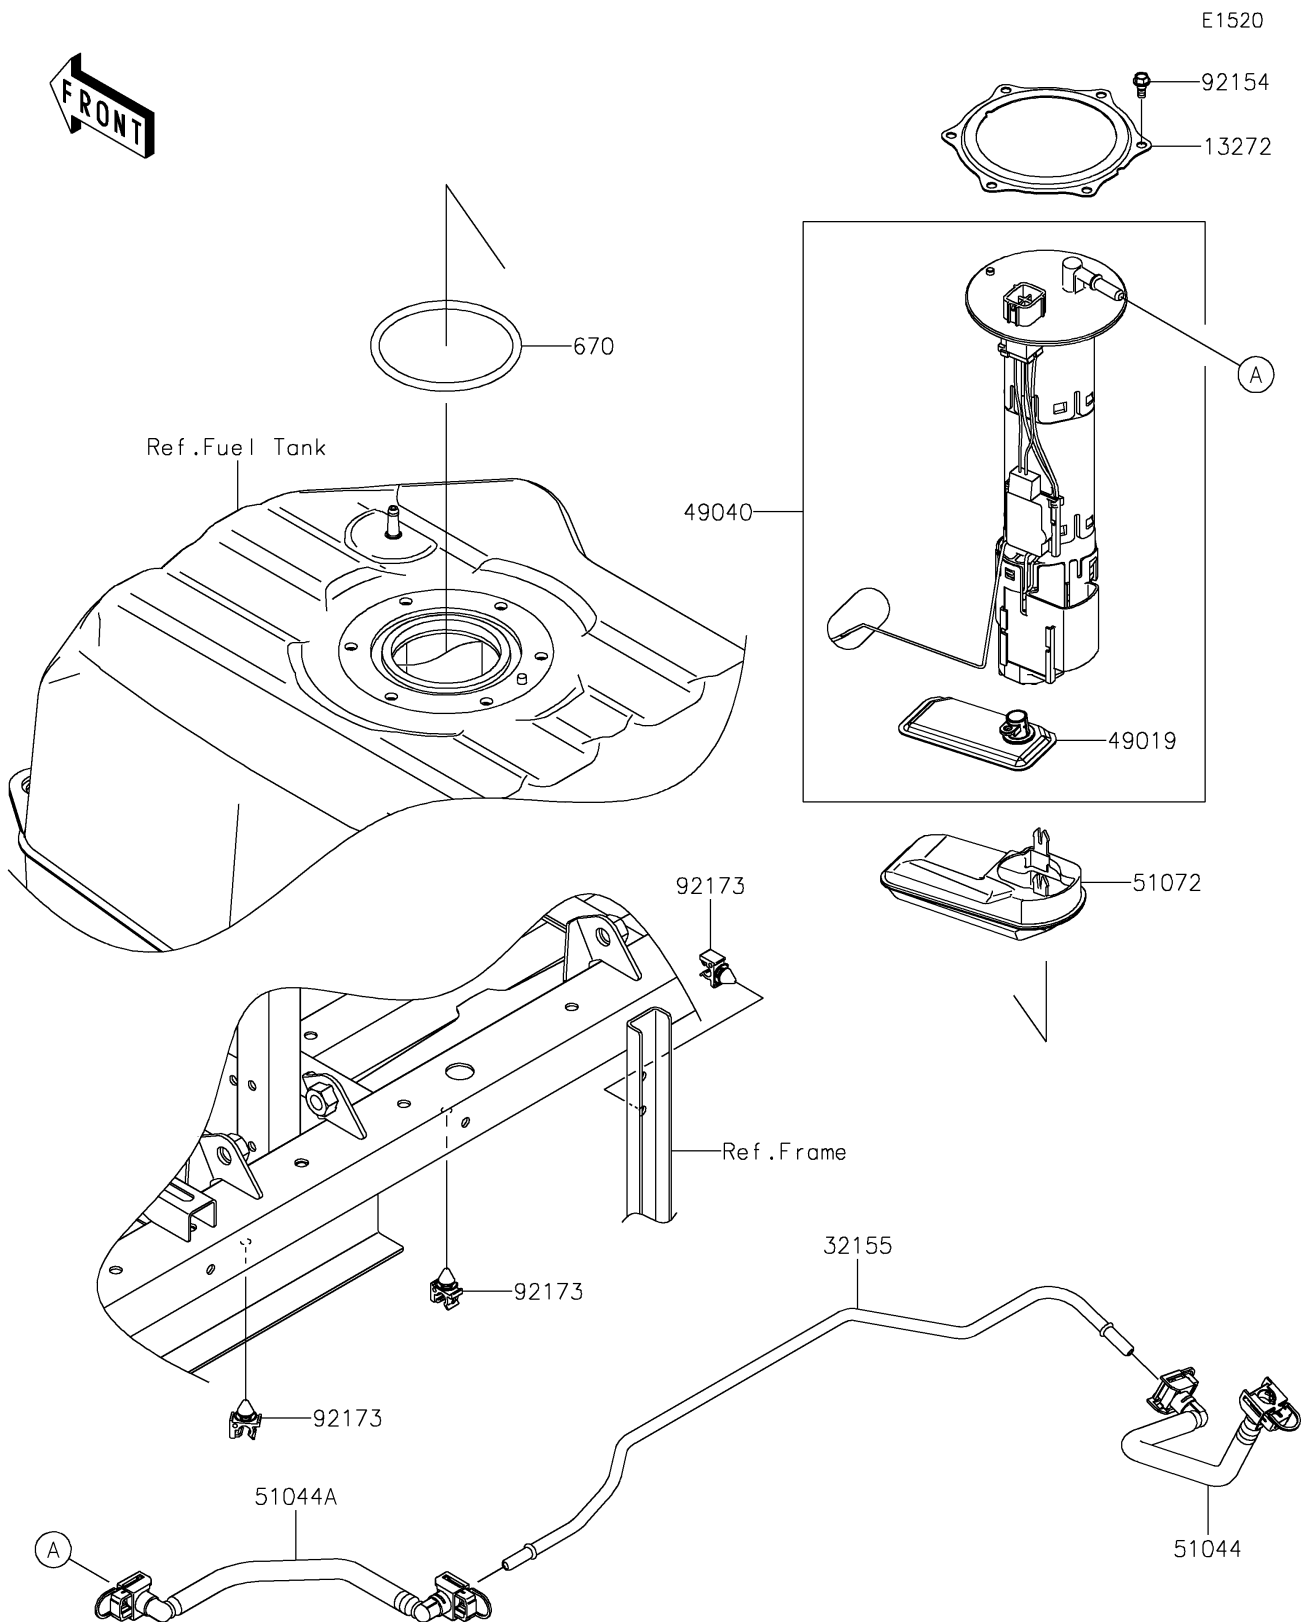

## PARTS DIAGRAM

### Fuel Pump

## PARTS LIST

### Fuel Pump

ITEM NAME	PART NUMBER	QUANTITY
PLATE (Ref # 13272)	13272-2500	1
PIPE,FUEL (Ref # 32155)	32155-7458	1
FILTER-FUEL (Ref # 49019)	49019-0034	1
PUMP-FUEL (Ref # 49040)	49040-0828	1
TUBE-ASSY,PIPE-ENGINE (Ref # 51044)	51044-1240	1
TUBE-ASSY,PUMP-PIPE (Ref # 51044A)	51044-1241	1
CHAMBER-FUEL (Ref # 51072)	51072-0008	1
BOLT,FUEL PUMP (Ref # 92154)	92154-1326	6
CLAMP,FUEL PIPE (Ref # 92173)	92173-1213	3
O RING (Ref # 670)	670E5090	1