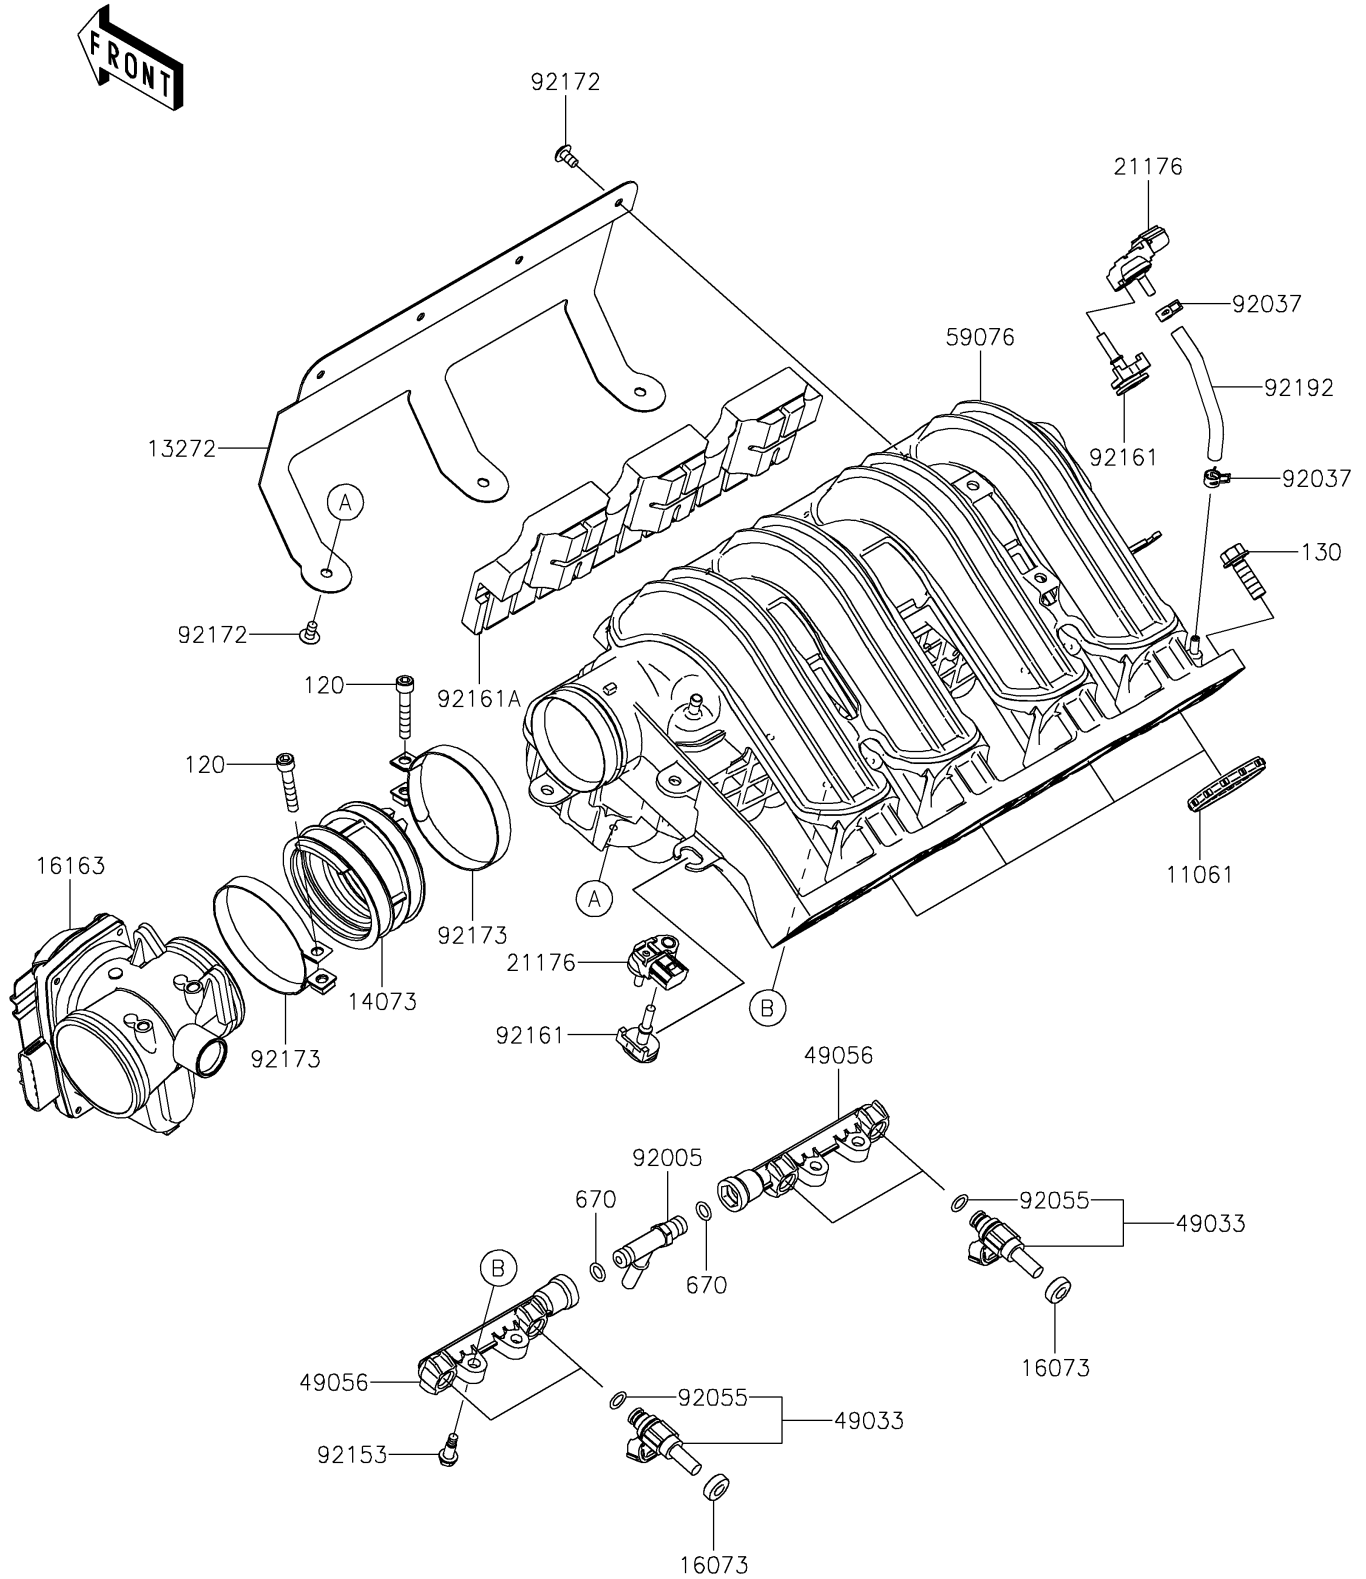

2025 RIDGE CREW HVAC Camo

PARTS DIAGRAM

Throttle

E1510

2025 RIDGE CREW HVAC Camo

PARTS LIST

Throttle

ITEM NAME	PART NUMBER	QUANTITY
-----------	-------------	----------
