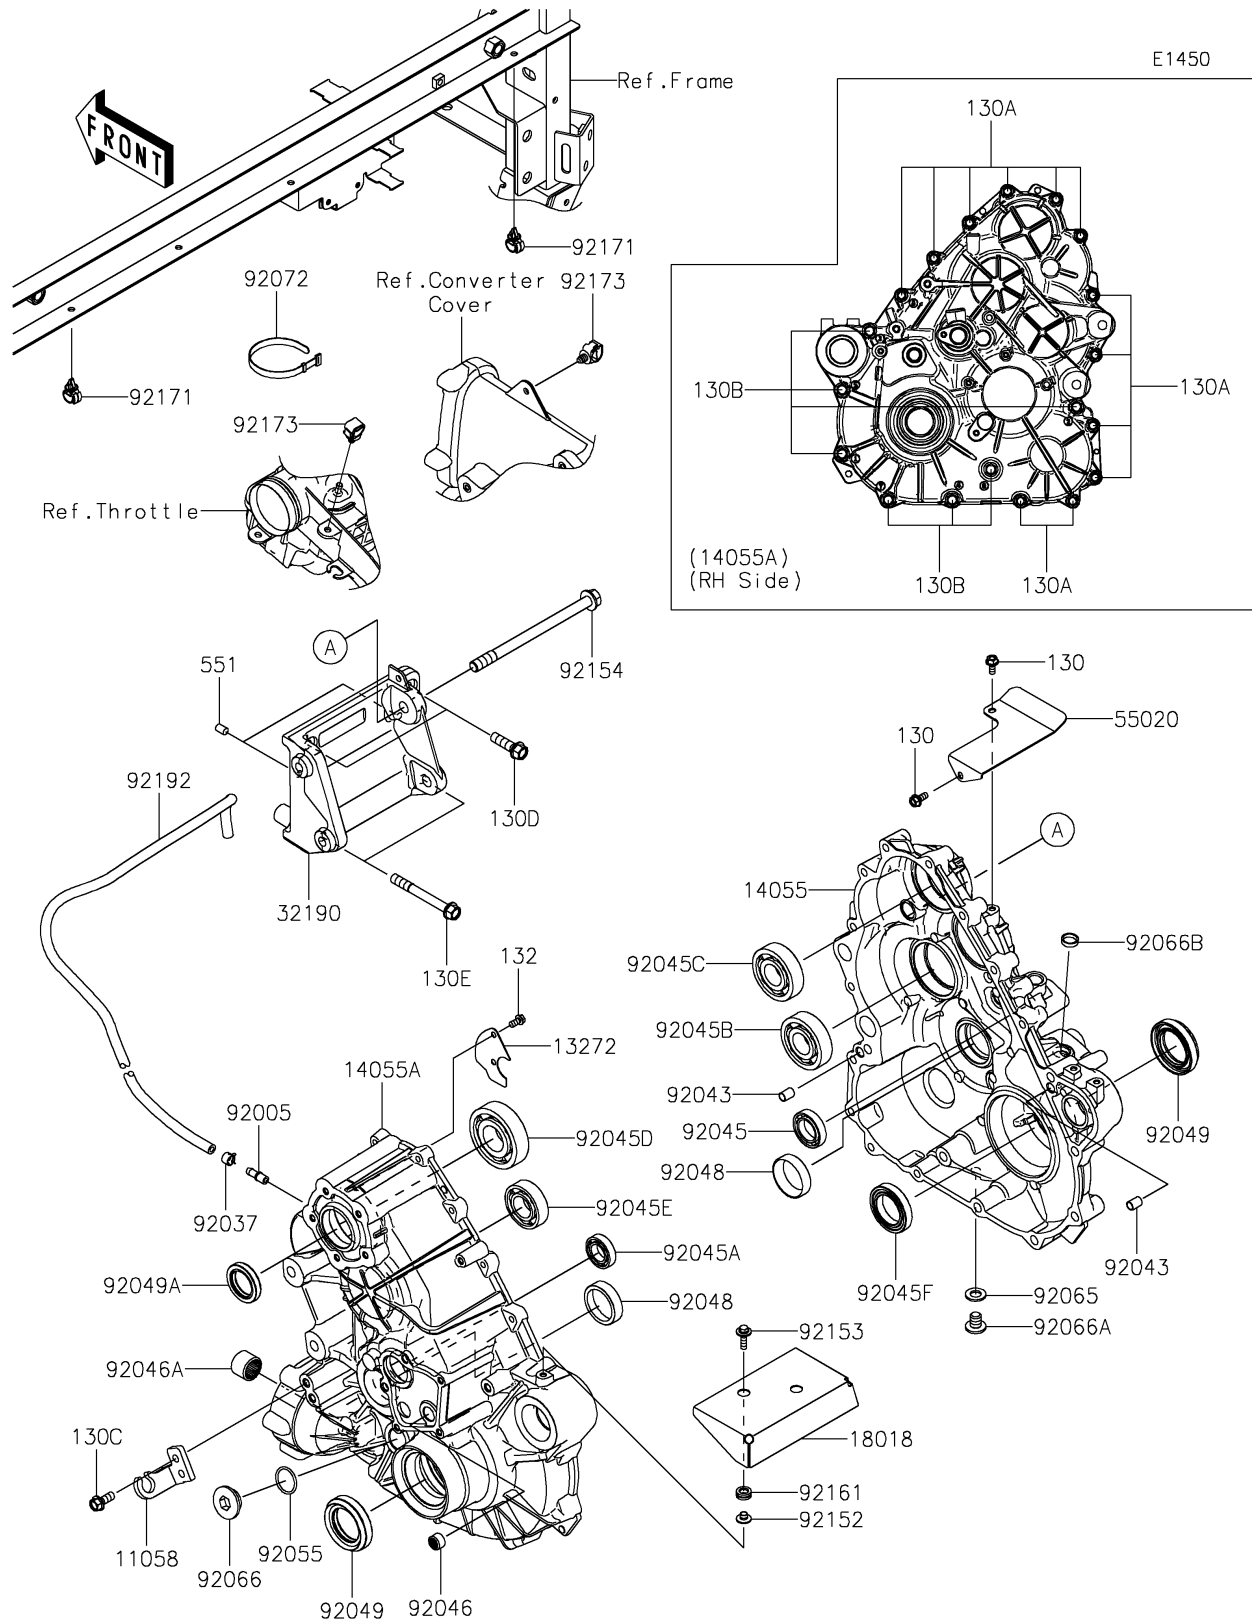

2025 RIDGE CREW HVAC Camo

PARTS DIAGRAM

Gear Box

2025 RIDGE CREW HVAC Camo

PARTS LIST

Gear Box

ITEM NAME	PART NUMBER	QUANTITY
-----------	-------------	----------
