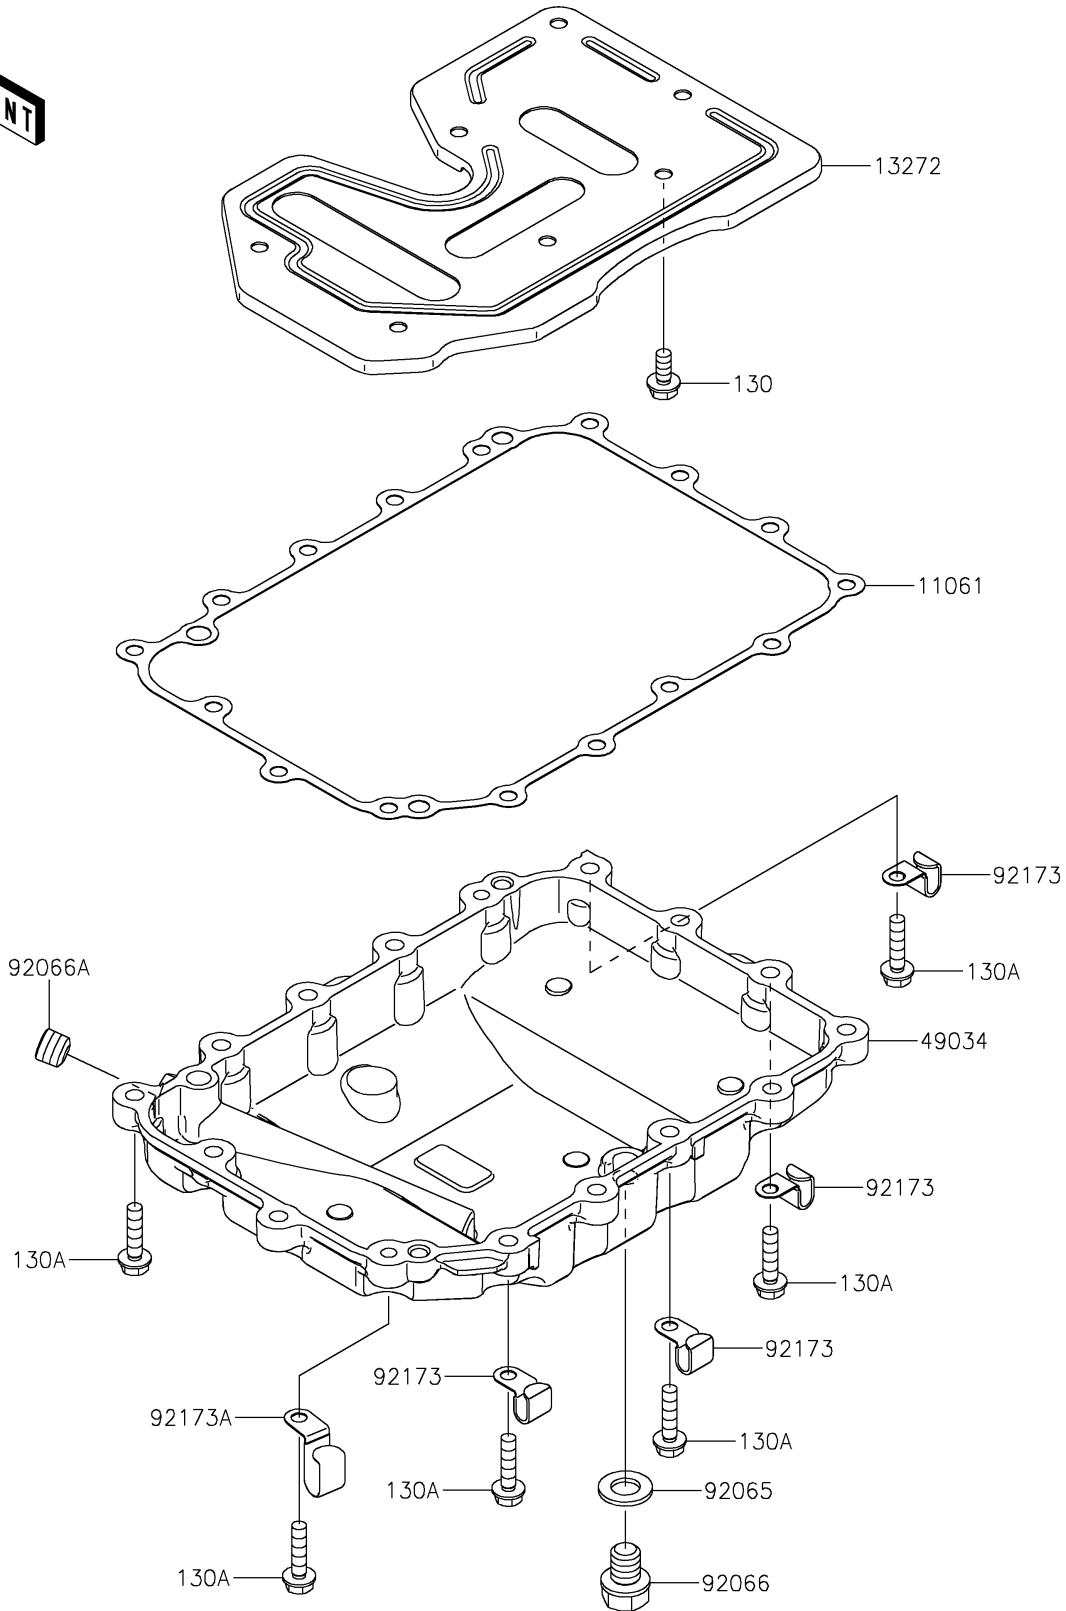

2025 RIDGE CREW HVAC Camo

PARTS DIAGRAM

Oil Pan

E1434

2025 RIDGE CREW HVAC Camo

PARTS LIST

Oil Pan

ITEM NAME	PART NUMBER	QUANTITY
-----------	-------------	----------
