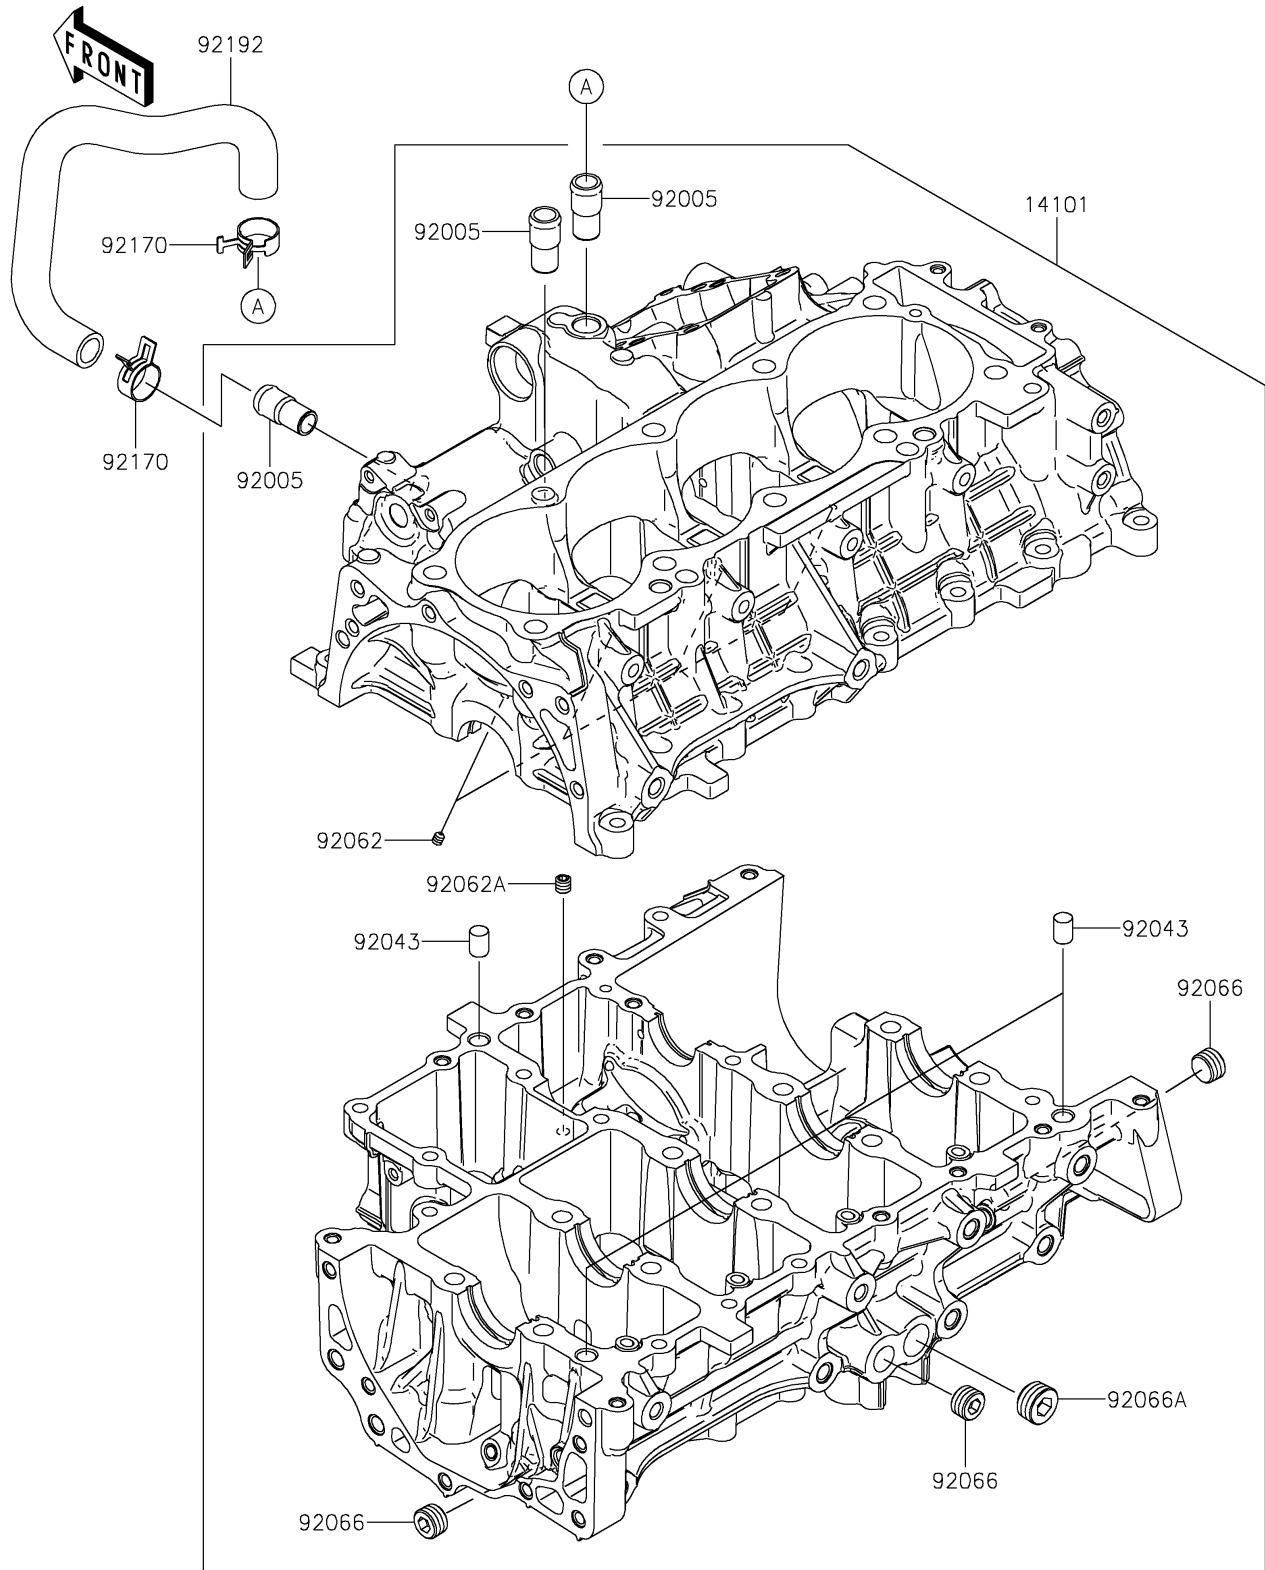

2025 RIDGE CREW HVAC Camo

PARTS DIAGRAM

Crankcase

E1411

2025 RIDGE CREW HVAC Camo

PARTS LIST

Crankcase

ITEM NAME	PART NUMBER	QUANTITY
-----------	-------------	----------
