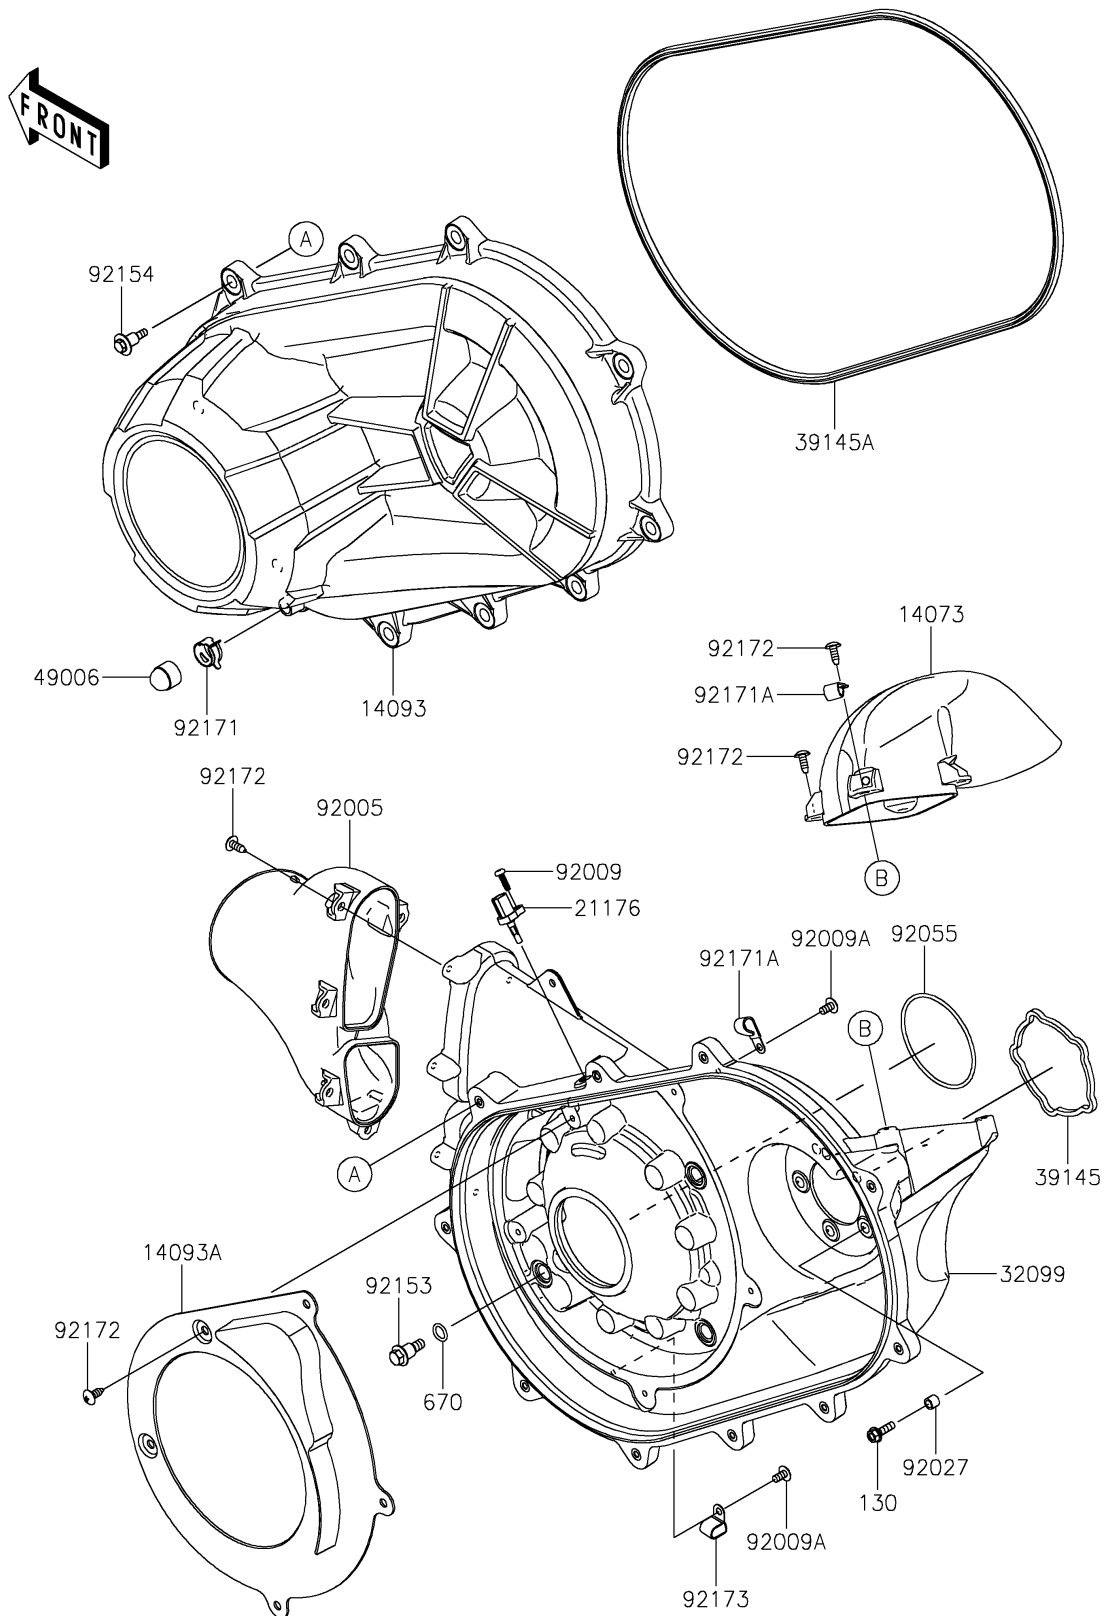

2025 RIDGE CREW HVAC Camo

PARTS DIAGRAM

Converter Cover

E1393

2025 RIDGE CREW HVAC Camo

PARTS LIST

Converter Cover

ITEM NAME	PART NUMBER	QUANTITY
-----------	-------------	----------
