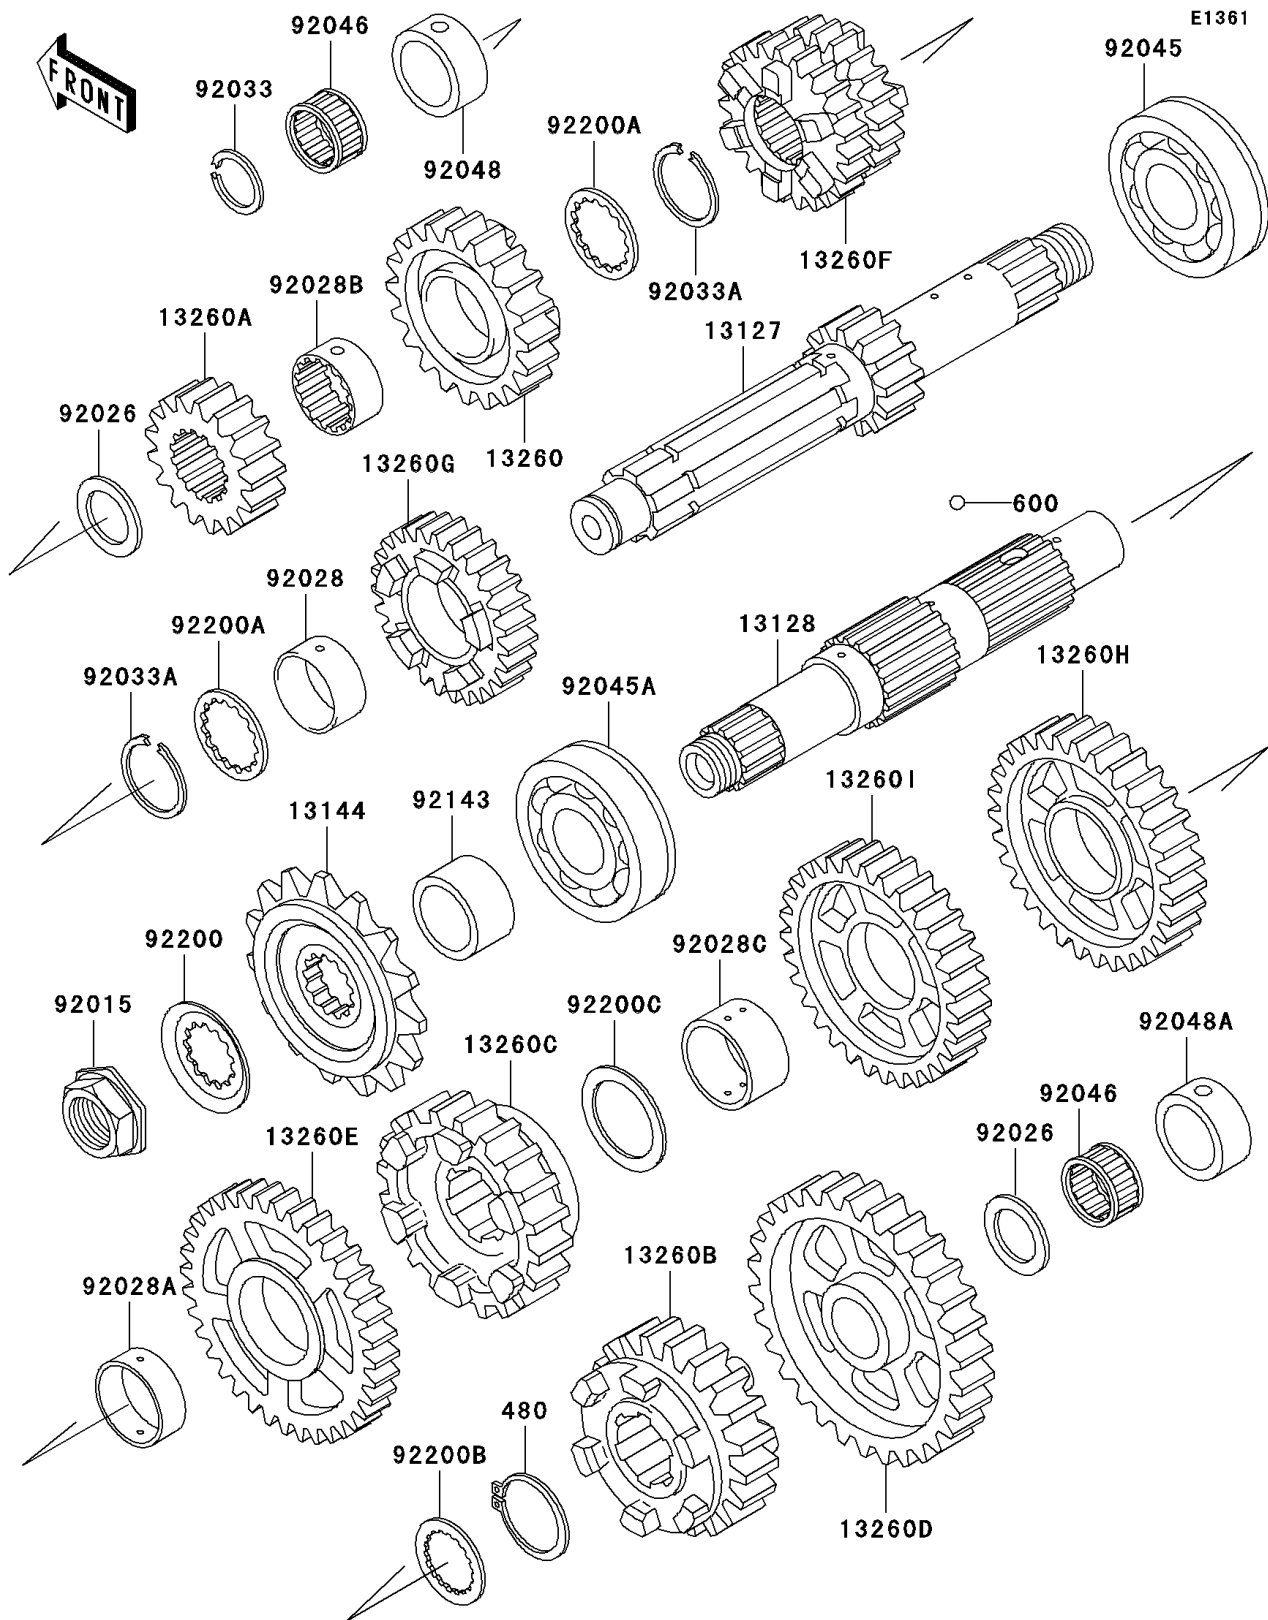

1997 Ninja® ZX™-7R

PARTS DIAGRAM

Transmission

1997 Ninja® ZX™-7R

PARTS LIST

Transmission

ITEM NAME

PART NUMBER

QUANTITY
