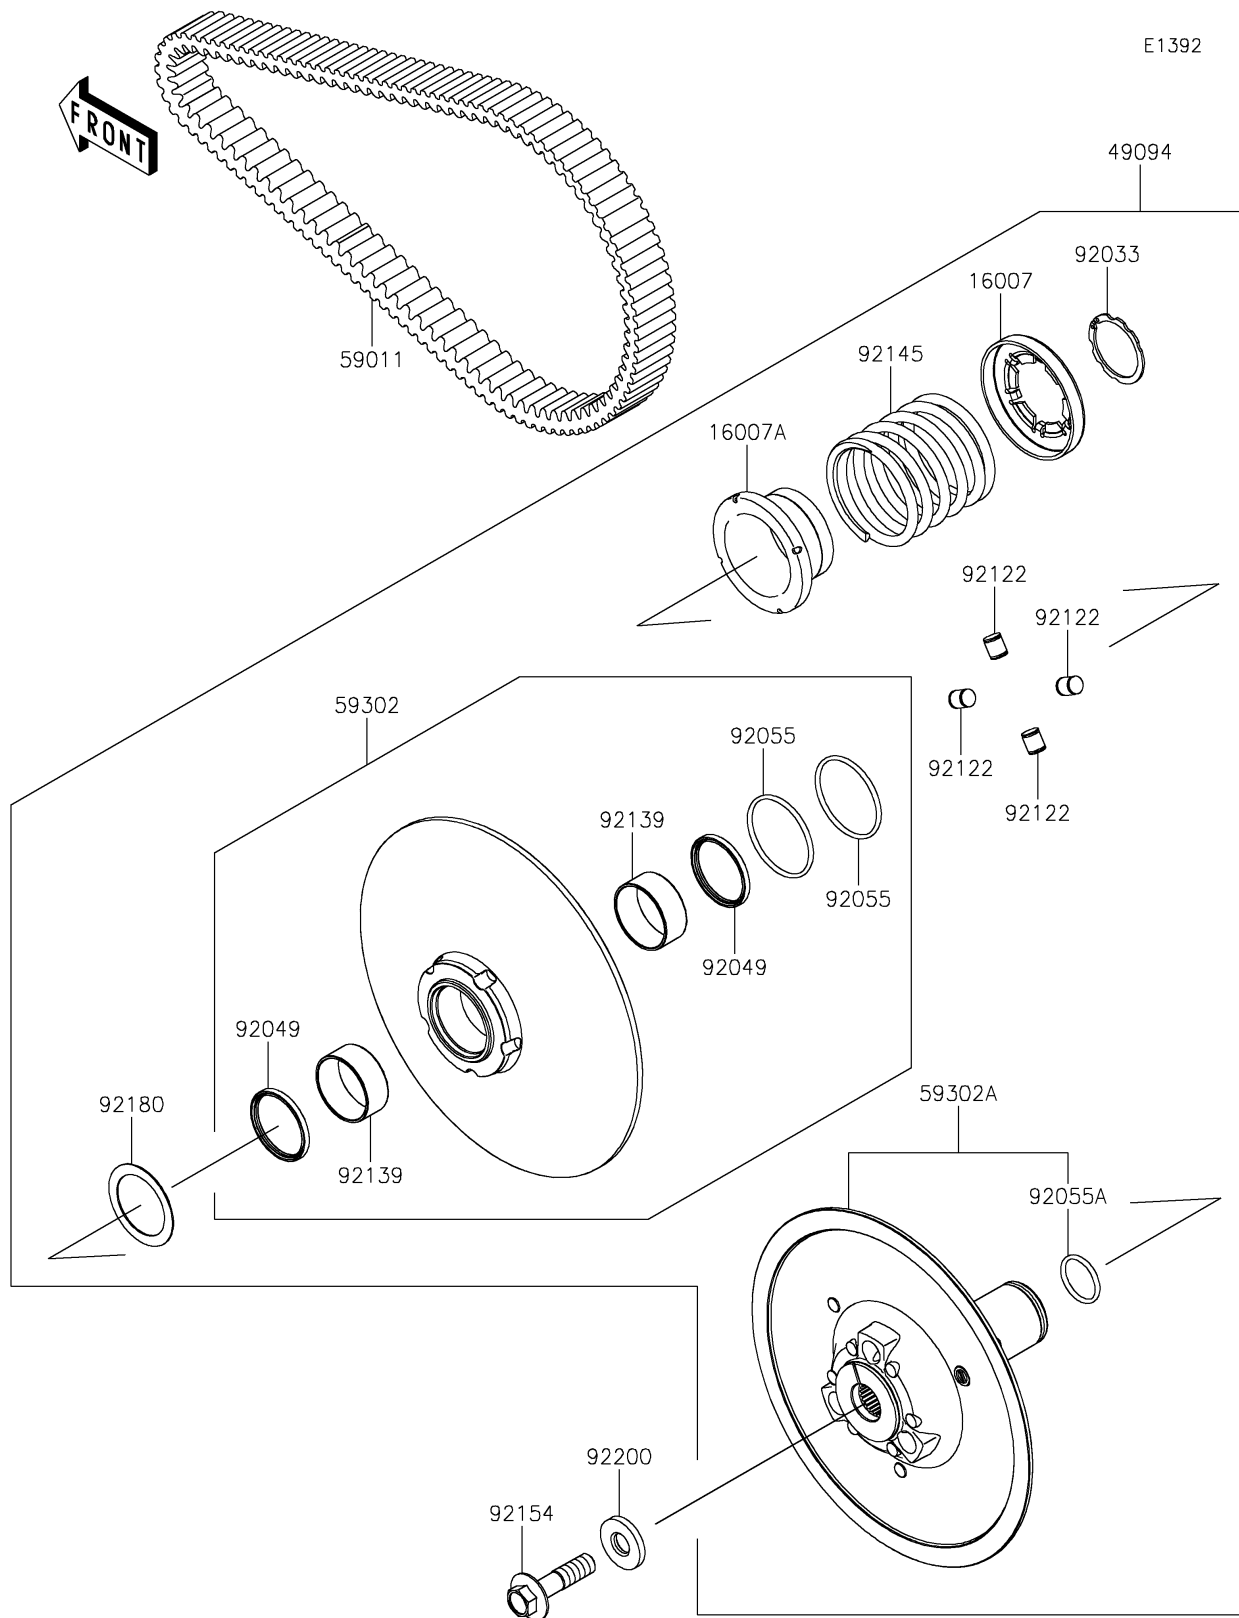

2025 RIDGE CREW HVAC Camo

PARTS DIAGRAM

Driven Converter/Drive Belt

2025 RIDGE CREW HVAC Camo

PARTS LIST

Driven Converter/Drive Belt

ITEM NAME	PART NUMBER	QUANTITY
-----------	-------------	----------
