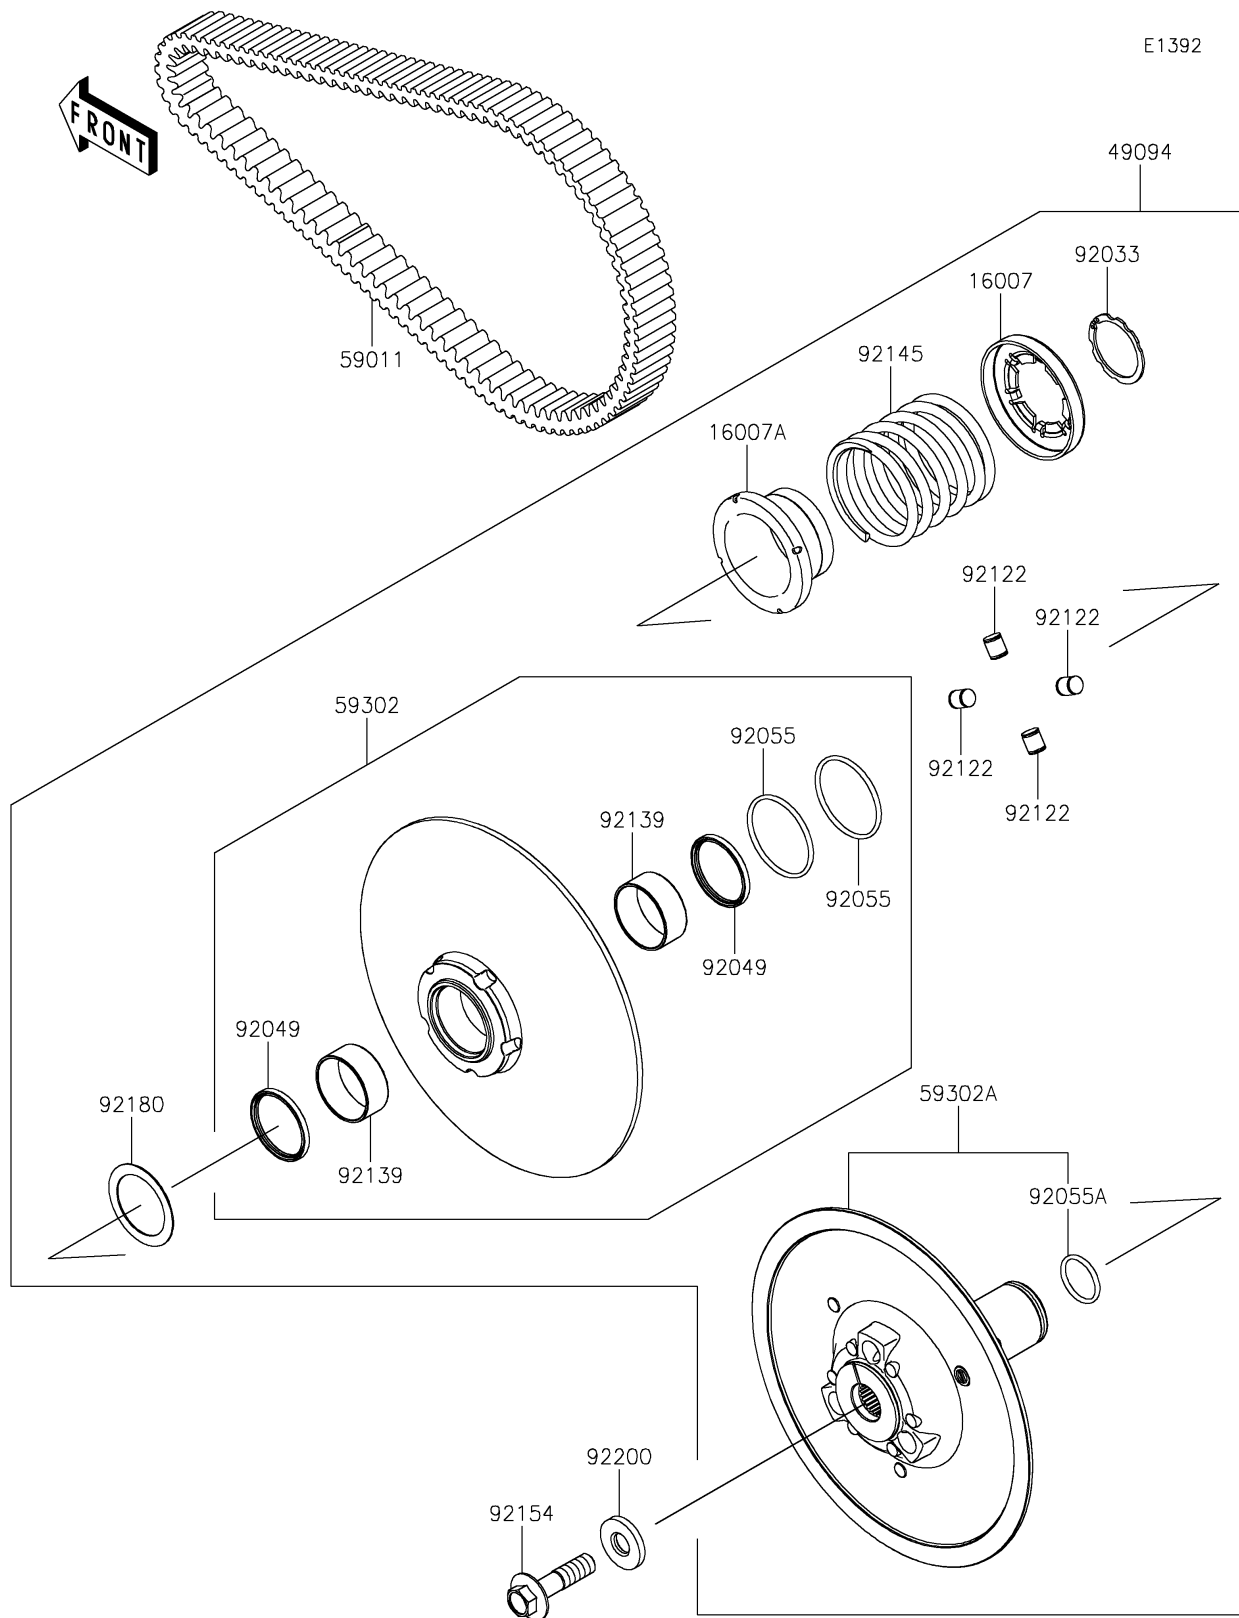

2025 RIDGE CREW HVAC Camo

PARTS DIAGRAM

Driven Converter/Drive Belt

2025 RIDGE CREW HVAC Camo

PARTS LIST

Driven Converter/Drive Belt

ITEM NAME

PART NUMBER

QUANTITY
