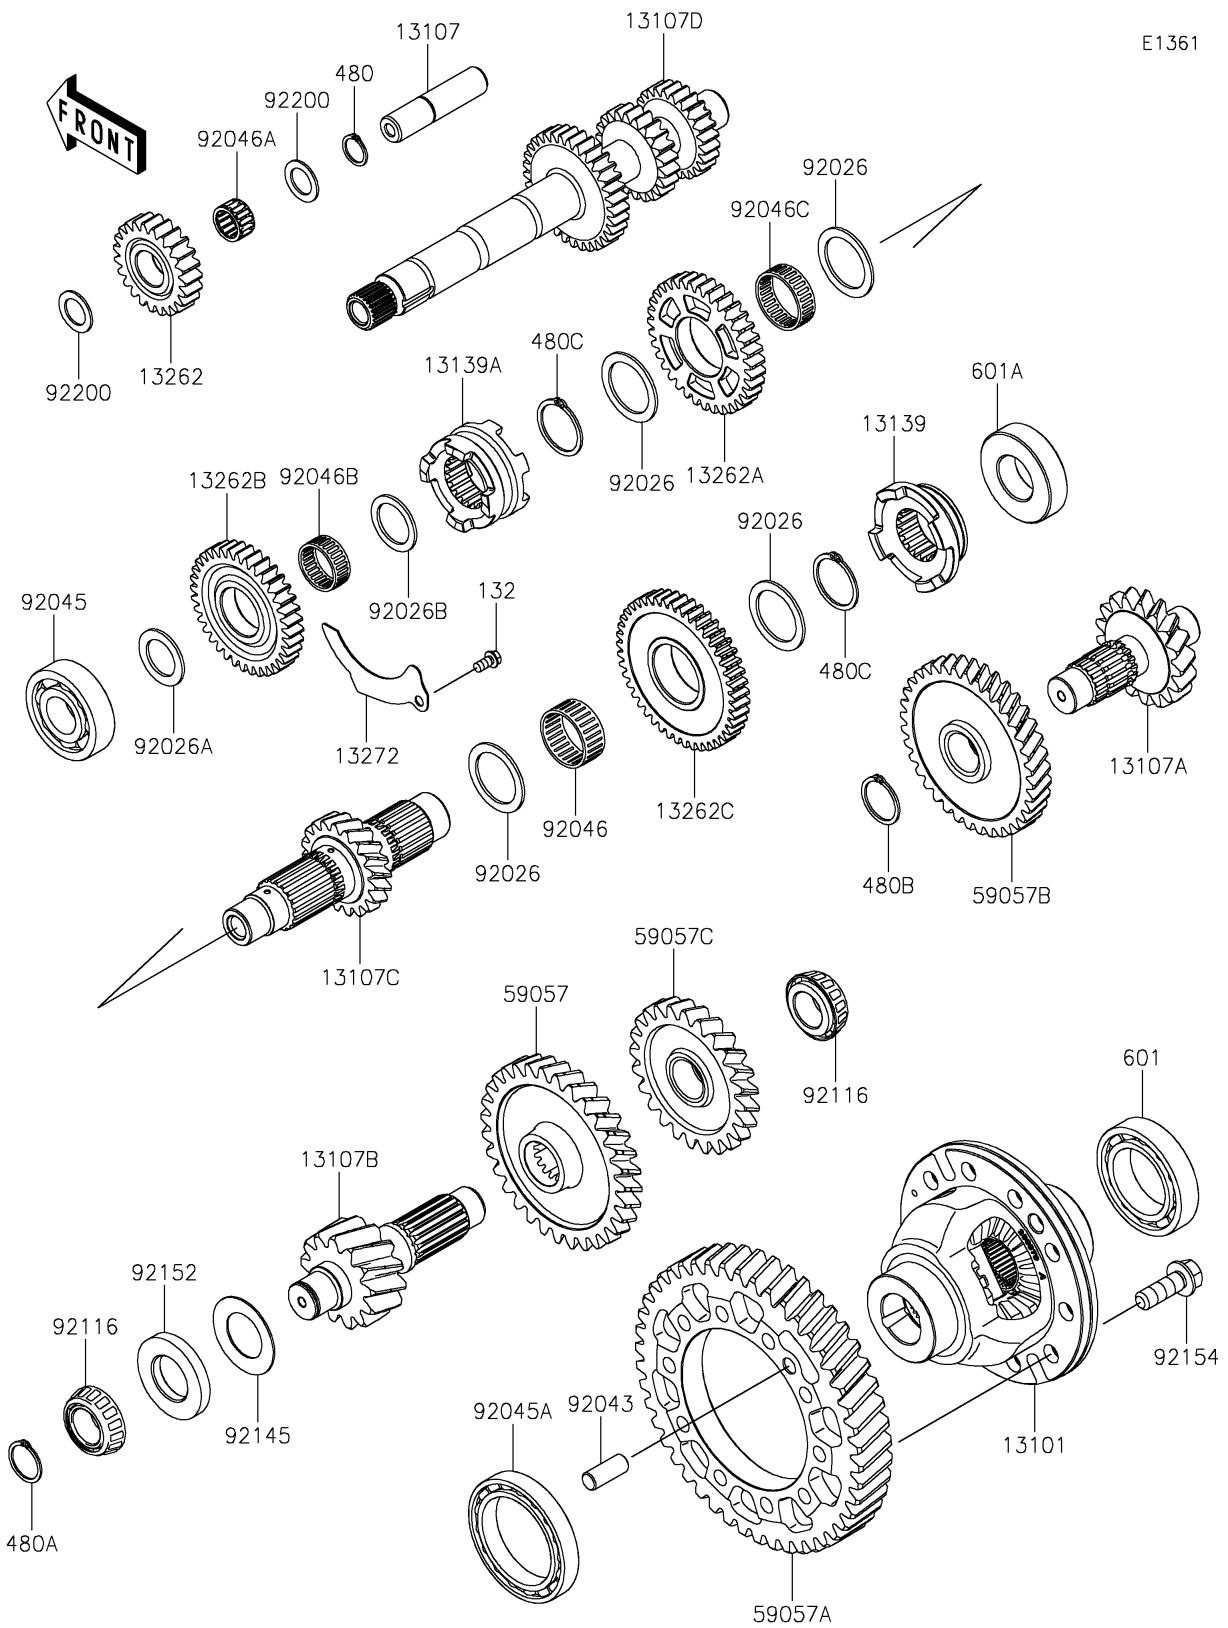

2025 RIDGE CREW HVAC Camo

PARTS DIAGRAM

Transmission

2025 RIDGE CREW HVAC Camo

PARTS LIST

Transmission

ITEM NAME	PART NUMBER	QUANTITY
-----------	-------------	----------
