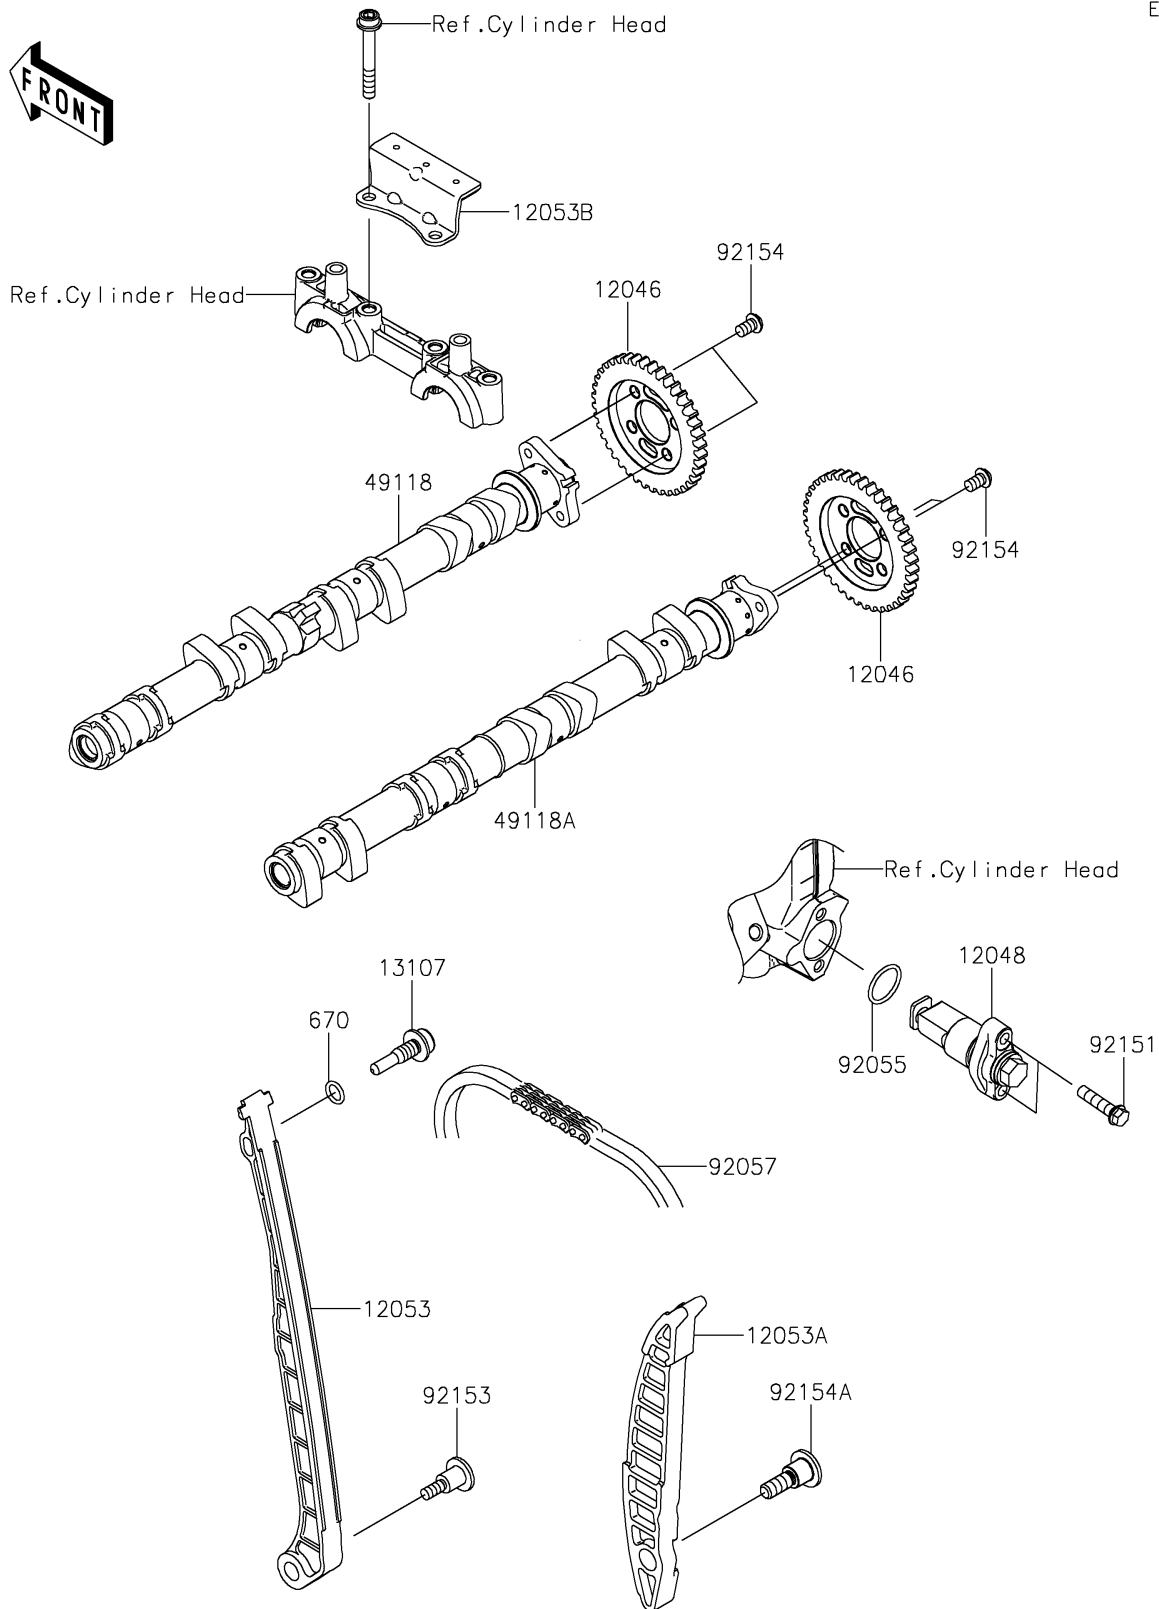

2025 RIDGE CREW HVAC Camo

PARTS DIAGRAM

Camshaft(s)/Tensioner

E1230

2025 RIDGE CREW HVAC Camo

PARTS LIST

Camshaft(s)/Tensioner

ITEM NAME

PART NUMBER

QUANTITY
