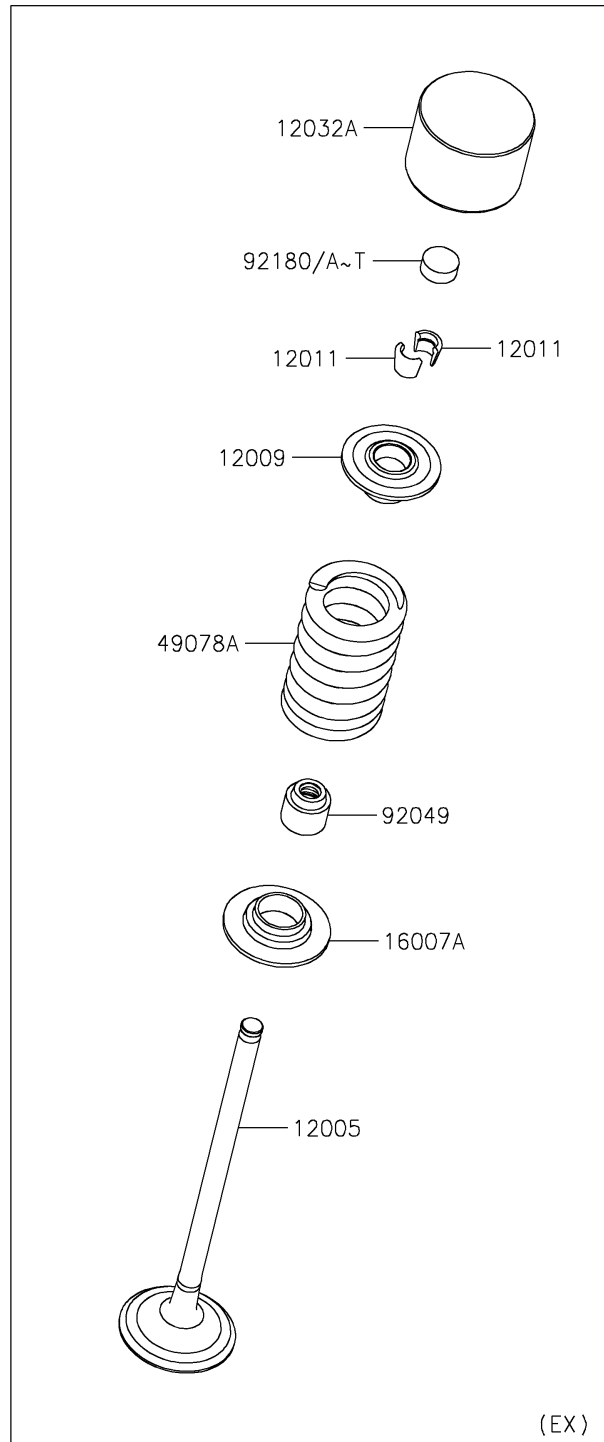

2025 RIDGE CREW HVAC Camo

PARTS DIAGRAM

Valve(s)

E1210

2025 RIDGE CREW HVAC Camo

PARTS LIST

Valve(s)

ITEM NAME	PART NUMBER	QUANTITY
-----------	-------------	----------
