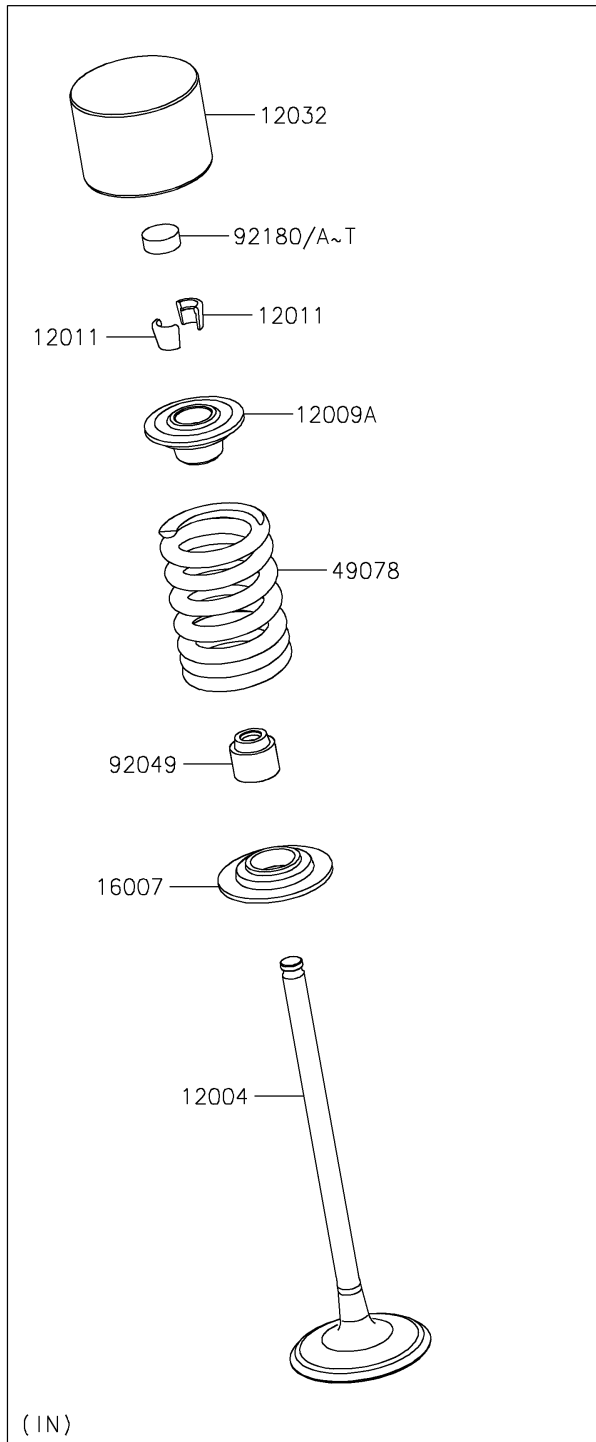

2025 RIDGE CREW HVAC Camo

PARTS DIAGRAM

Valve(s)

E1210

2025 RIDGE CREW HVAC Camo

PARTS LIST

Valve(s)

ITEM NAME	PART NUMBER	QUANTITY
-----------	-------------	----------
