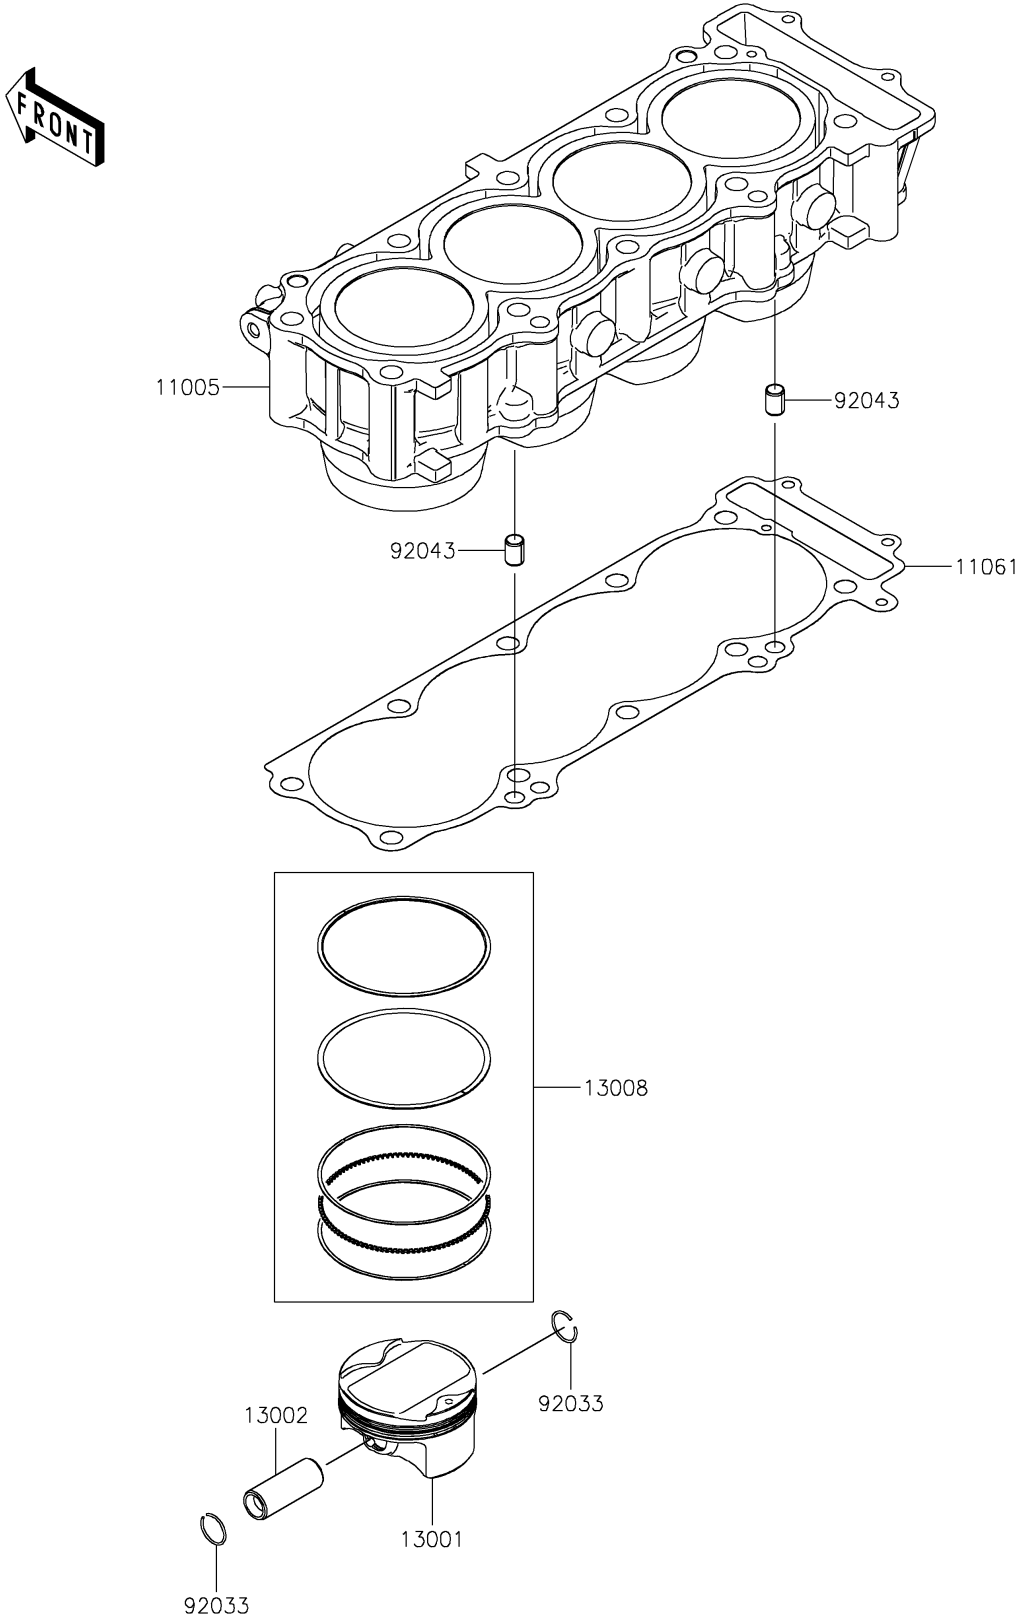

2025 RIDGE CREW HVAC Camo

PARTS DIAGRAM

Cylinder/Piston(s)

E1120

2025 RIDGE CREW HVAC Camo

PARTS LIST

Cylinder/Piston(s)

ITEM NAME

PART NUMBER

QUANTITY
