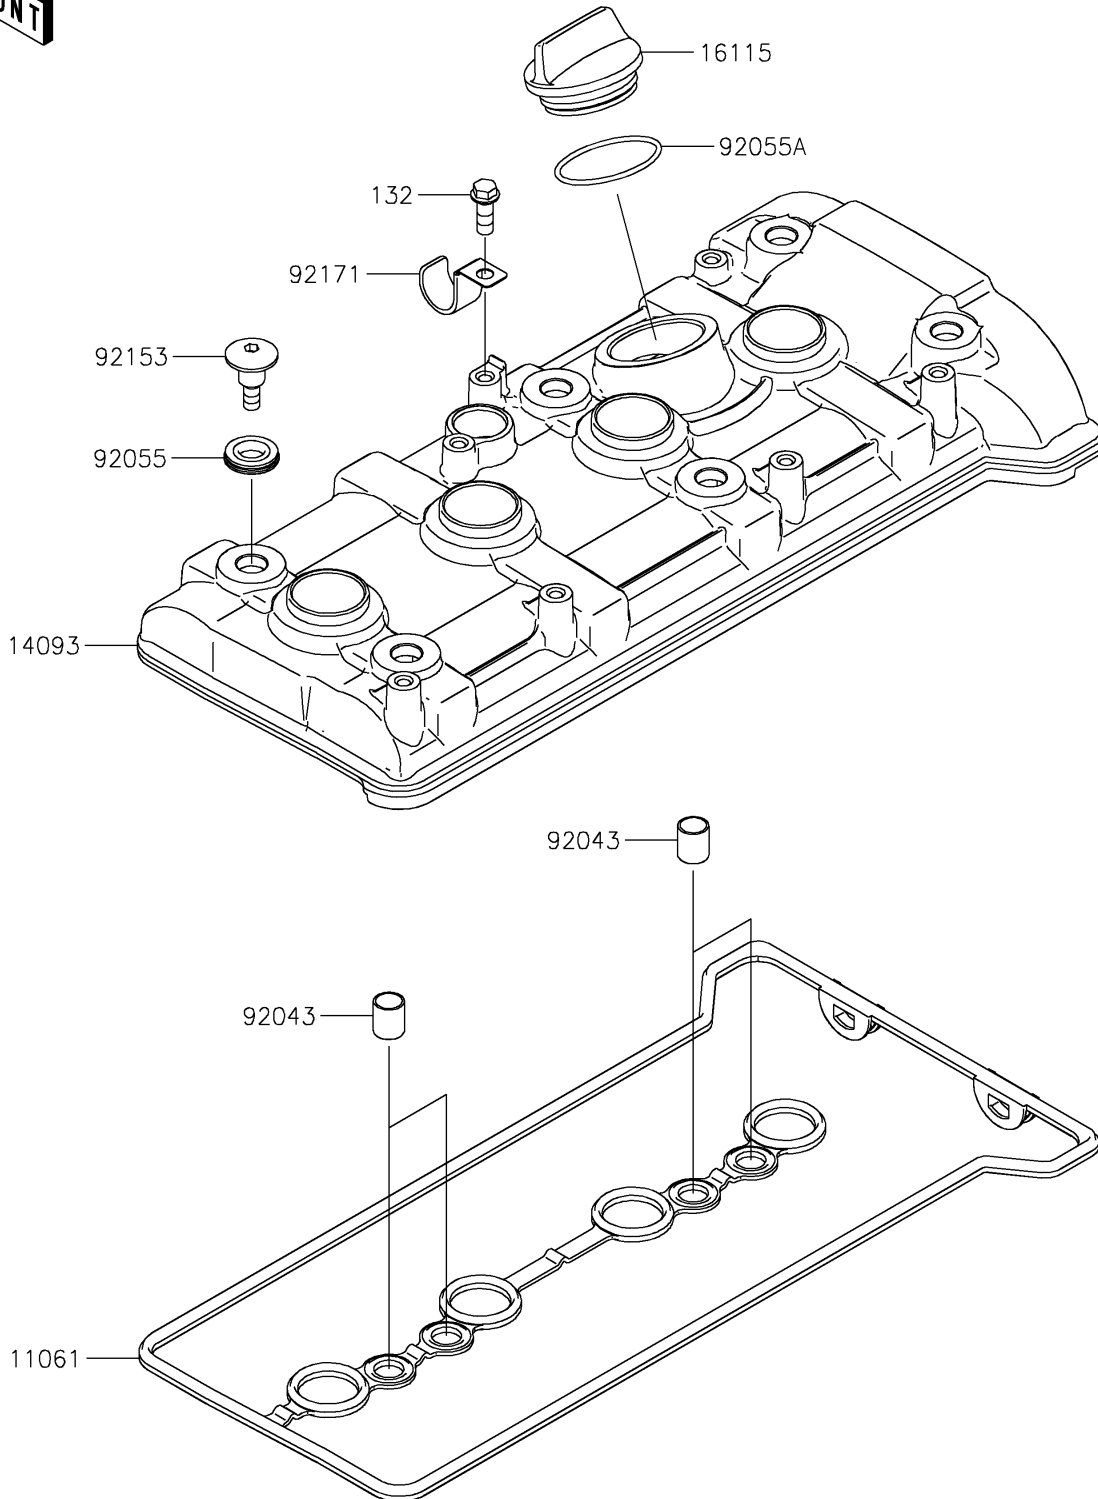

2025 RIDGE CREW HVAC Camo

PARTS DIAGRAM Cylinder Head Cover

E1112

2025 RIDGE CREW HVAC Camo

PARTS LIST

Cylinder Head Cover

| ITEM NAME | PART NUMBER | QUANTITY |
|-----------|-------------|----------|
|-----------|-------------|----------|
