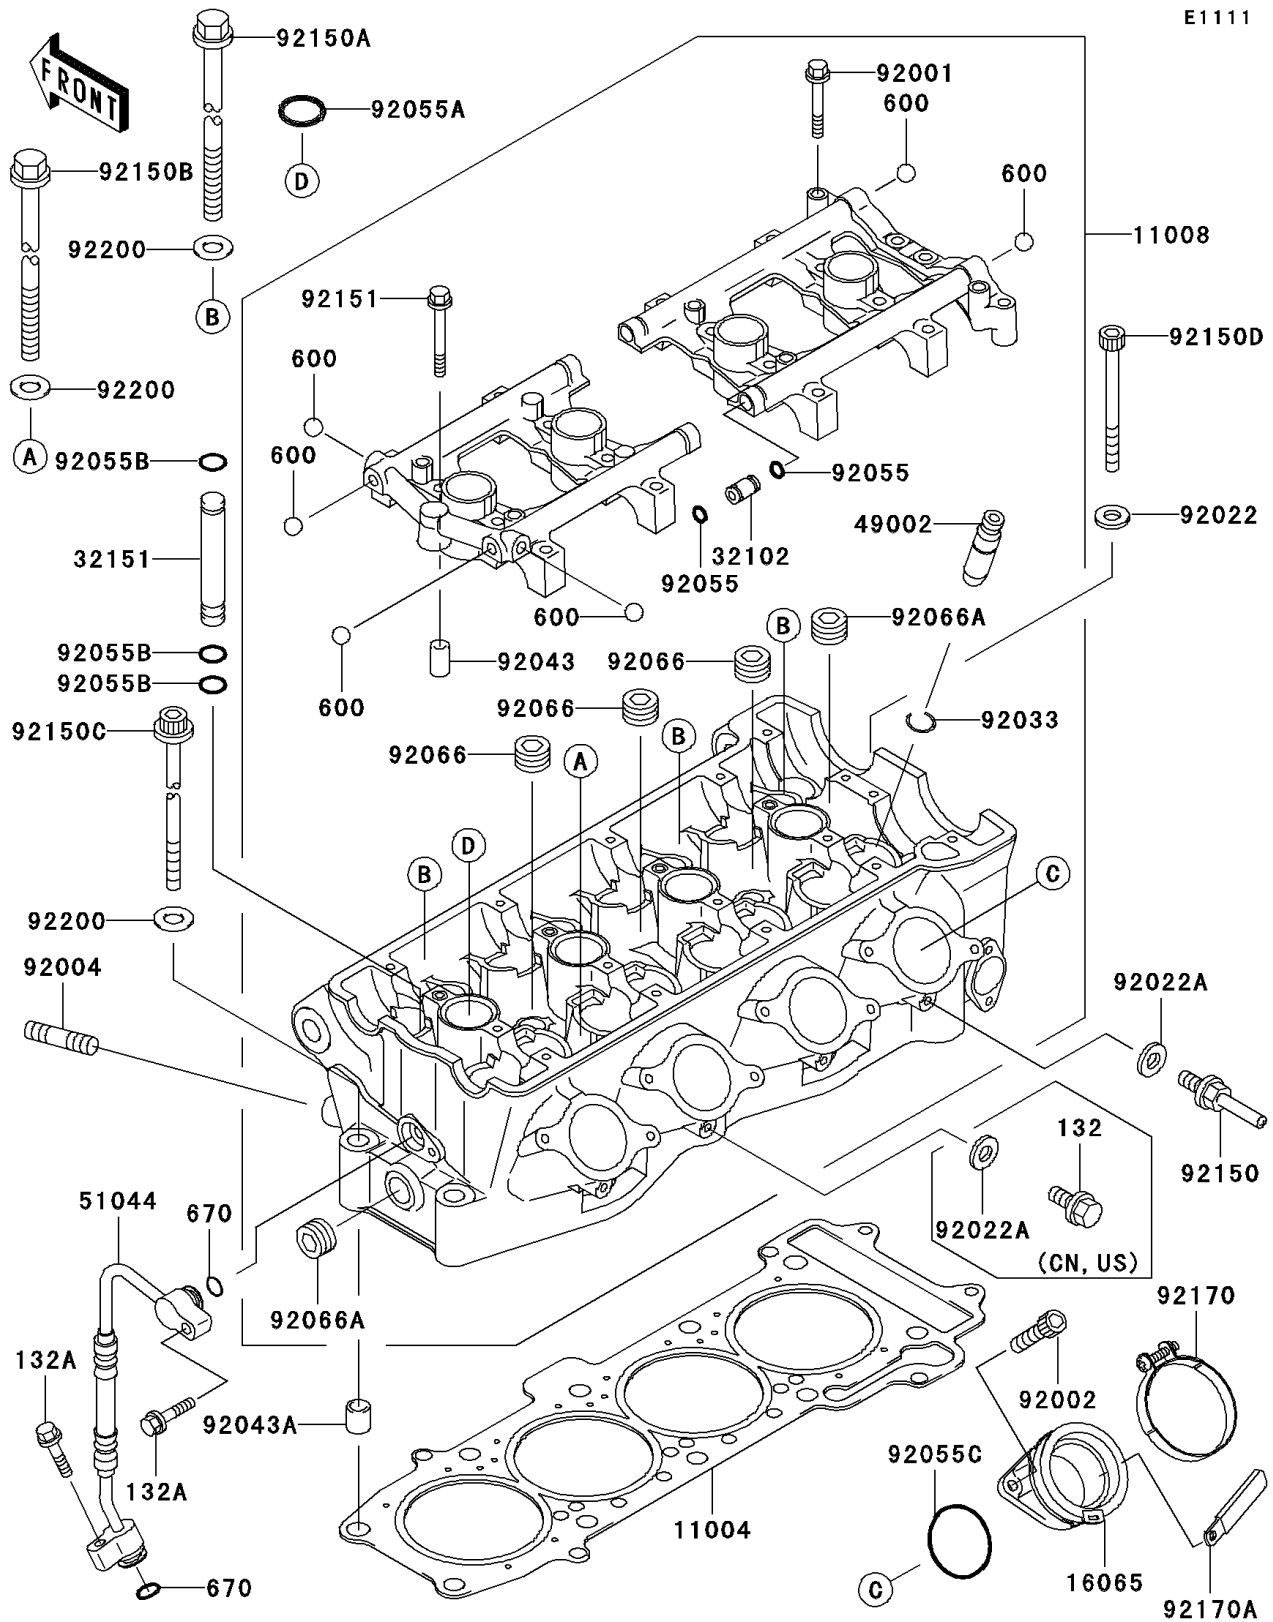

1997 Ninja[®] ZX[™]-7R

PARTS DIAGRAM

Cylinder Head

1997 Ninja® ZX™-7R

PARTS LIST

Cylinder Head

ITEM NAME

PART NUMBER

QUANTITY
