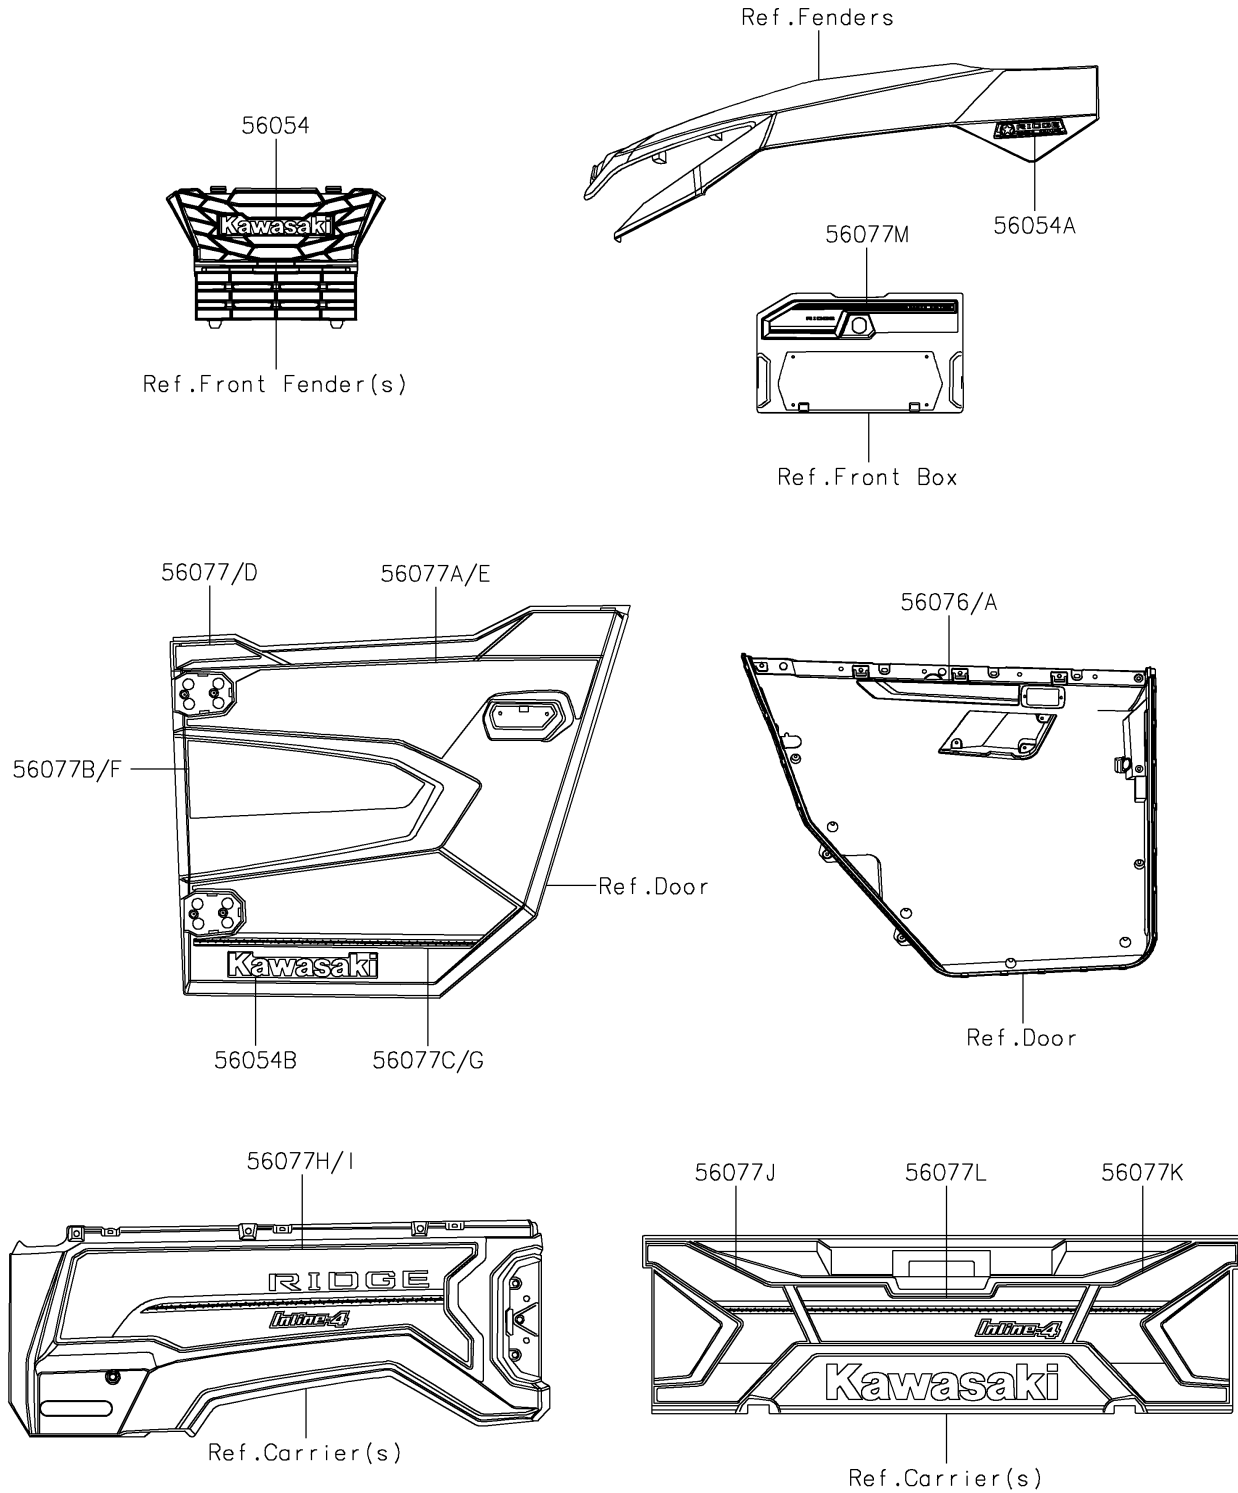

2025 Ridge Ranch Edition

PARTS DIAGRAM

Decals

F2861

2025 Ridge Ranch Edition

PARTS LIST

Decals

ITEM NAME

PART NUMBER

QUANTITY
