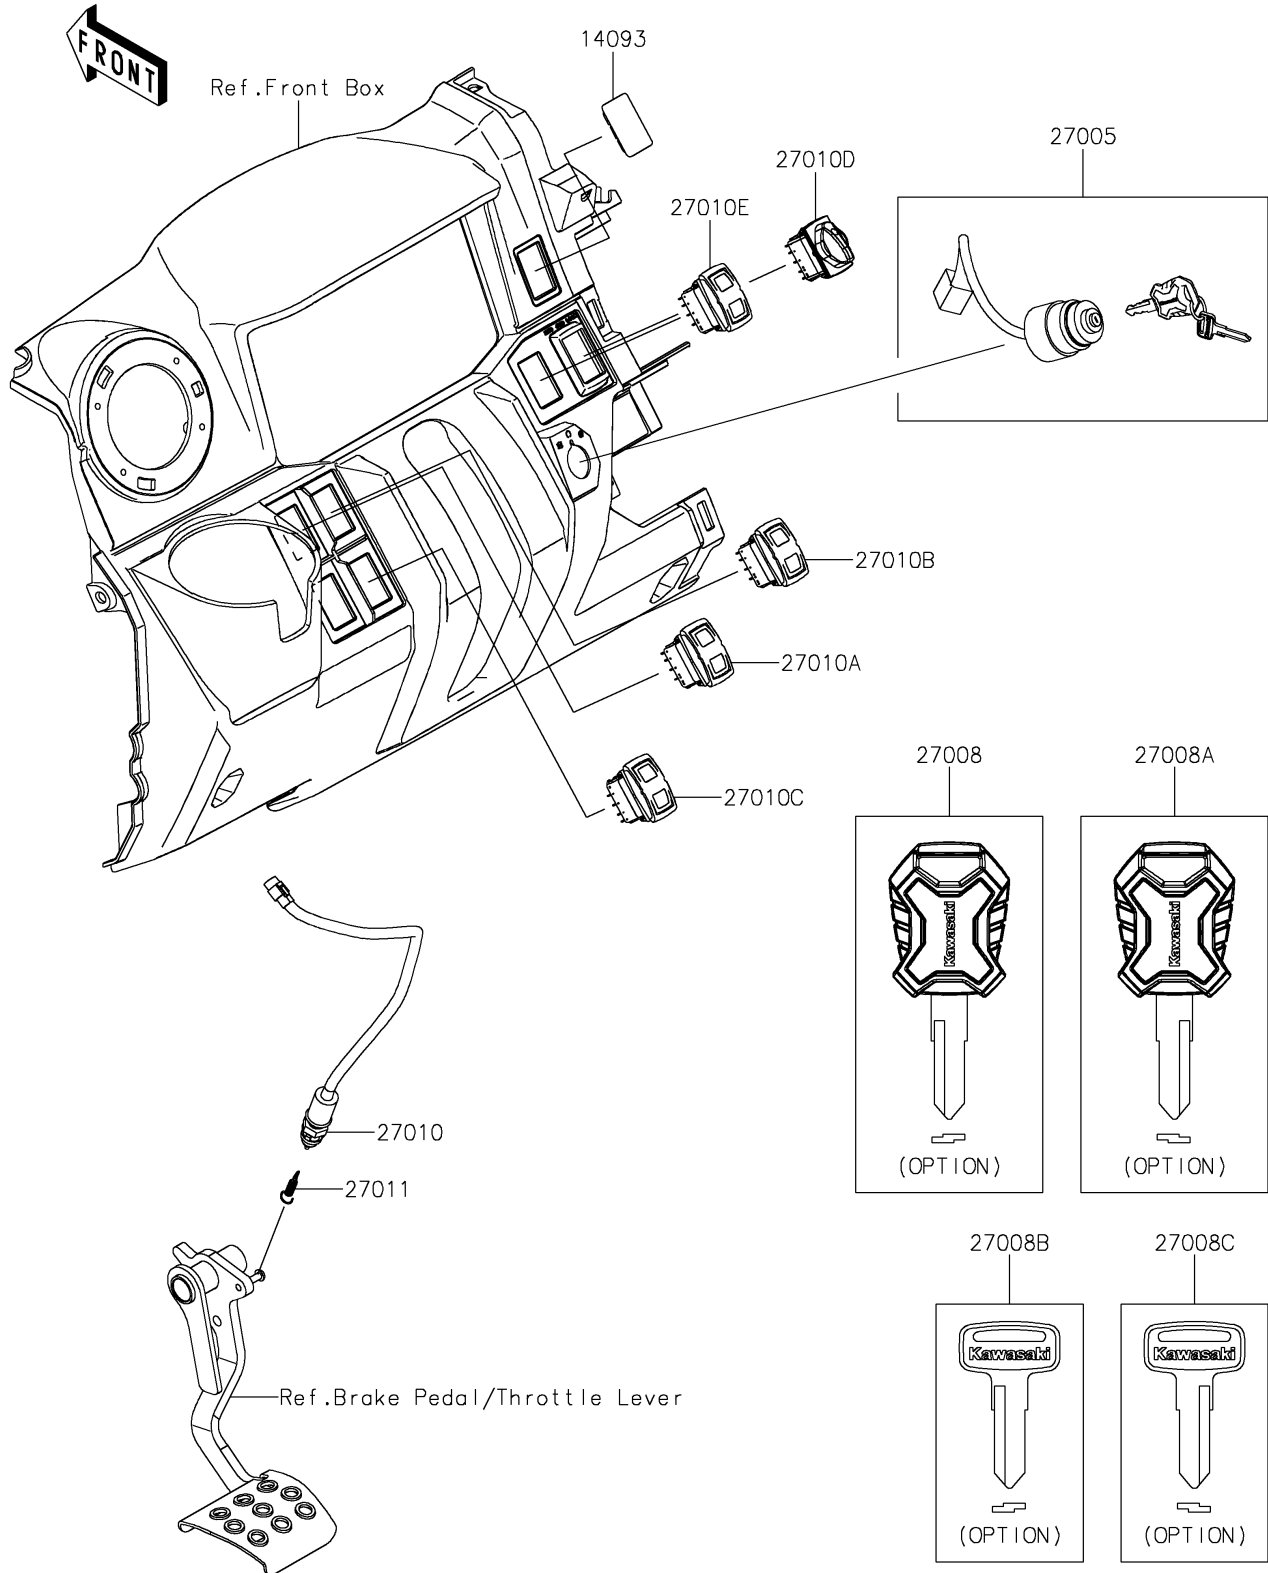

2025 Ridge Ranch Edition

PARTS DIAGRAM

Ignition Switch

F2770

2025 Ridge Ranch Edition

PARTS LIST

Ignition Switch

ITEM NAME

PART NUMBER

QUANTITY
