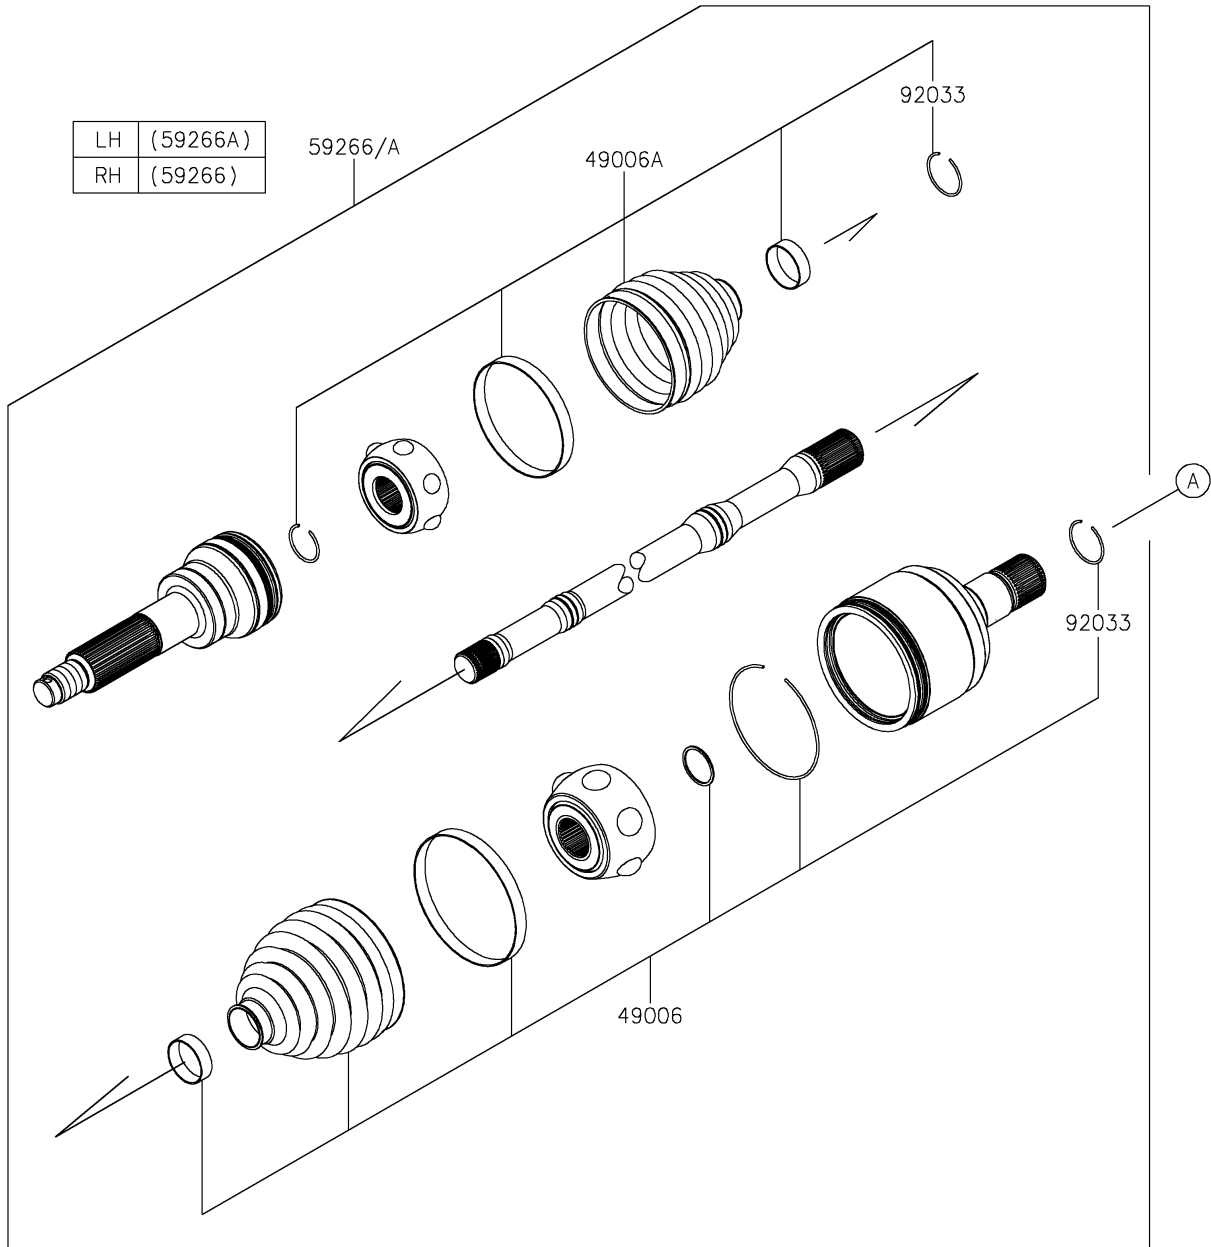

2025 Ridge Ranch Edition

PARTS DIAGRAM

Drive Shaft-Rear

E3137

2025 Ridge Ranch Edition

PARTS LIST

Drive Shaft-Rear

ITEM NAME

PART NUMBER

QUANTITY
