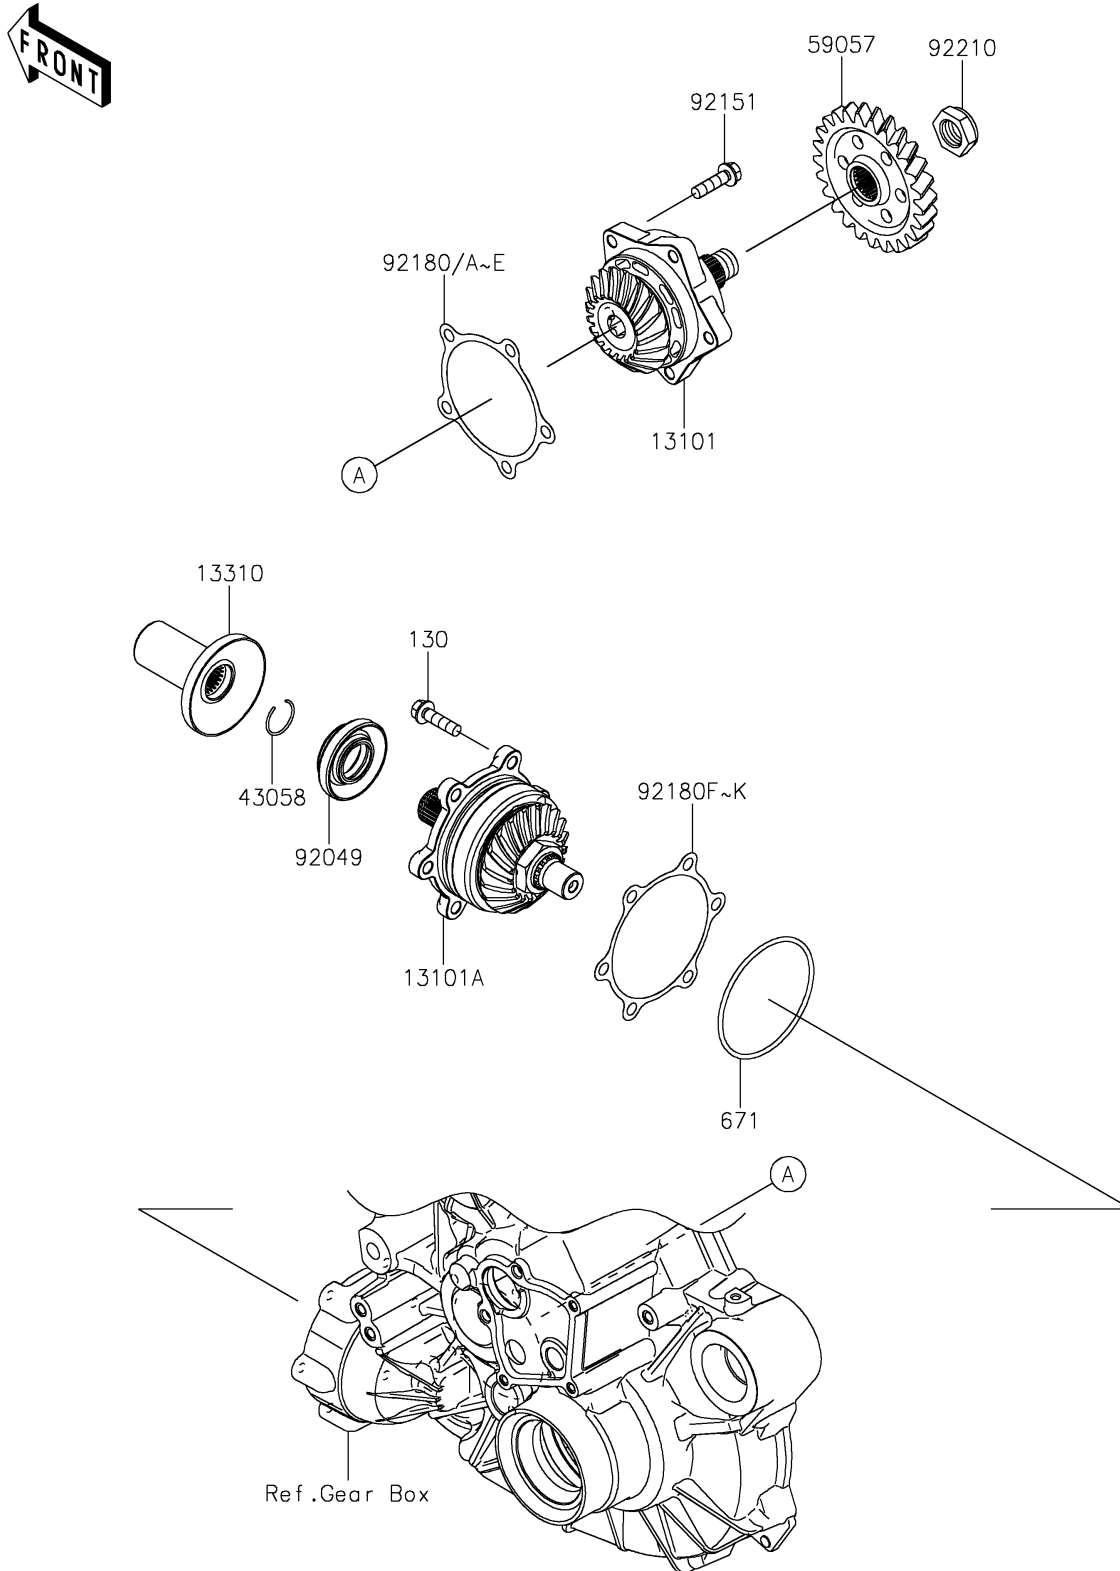

2025 Ridge Ranch Edition

PARTS DIAGRAM

Bevel Gear

E3130

2025 Ridge Ranch Edition

PARTS LIST

Bevel Gear

ITEM NAME

PART NUMBER

QUANTITY
