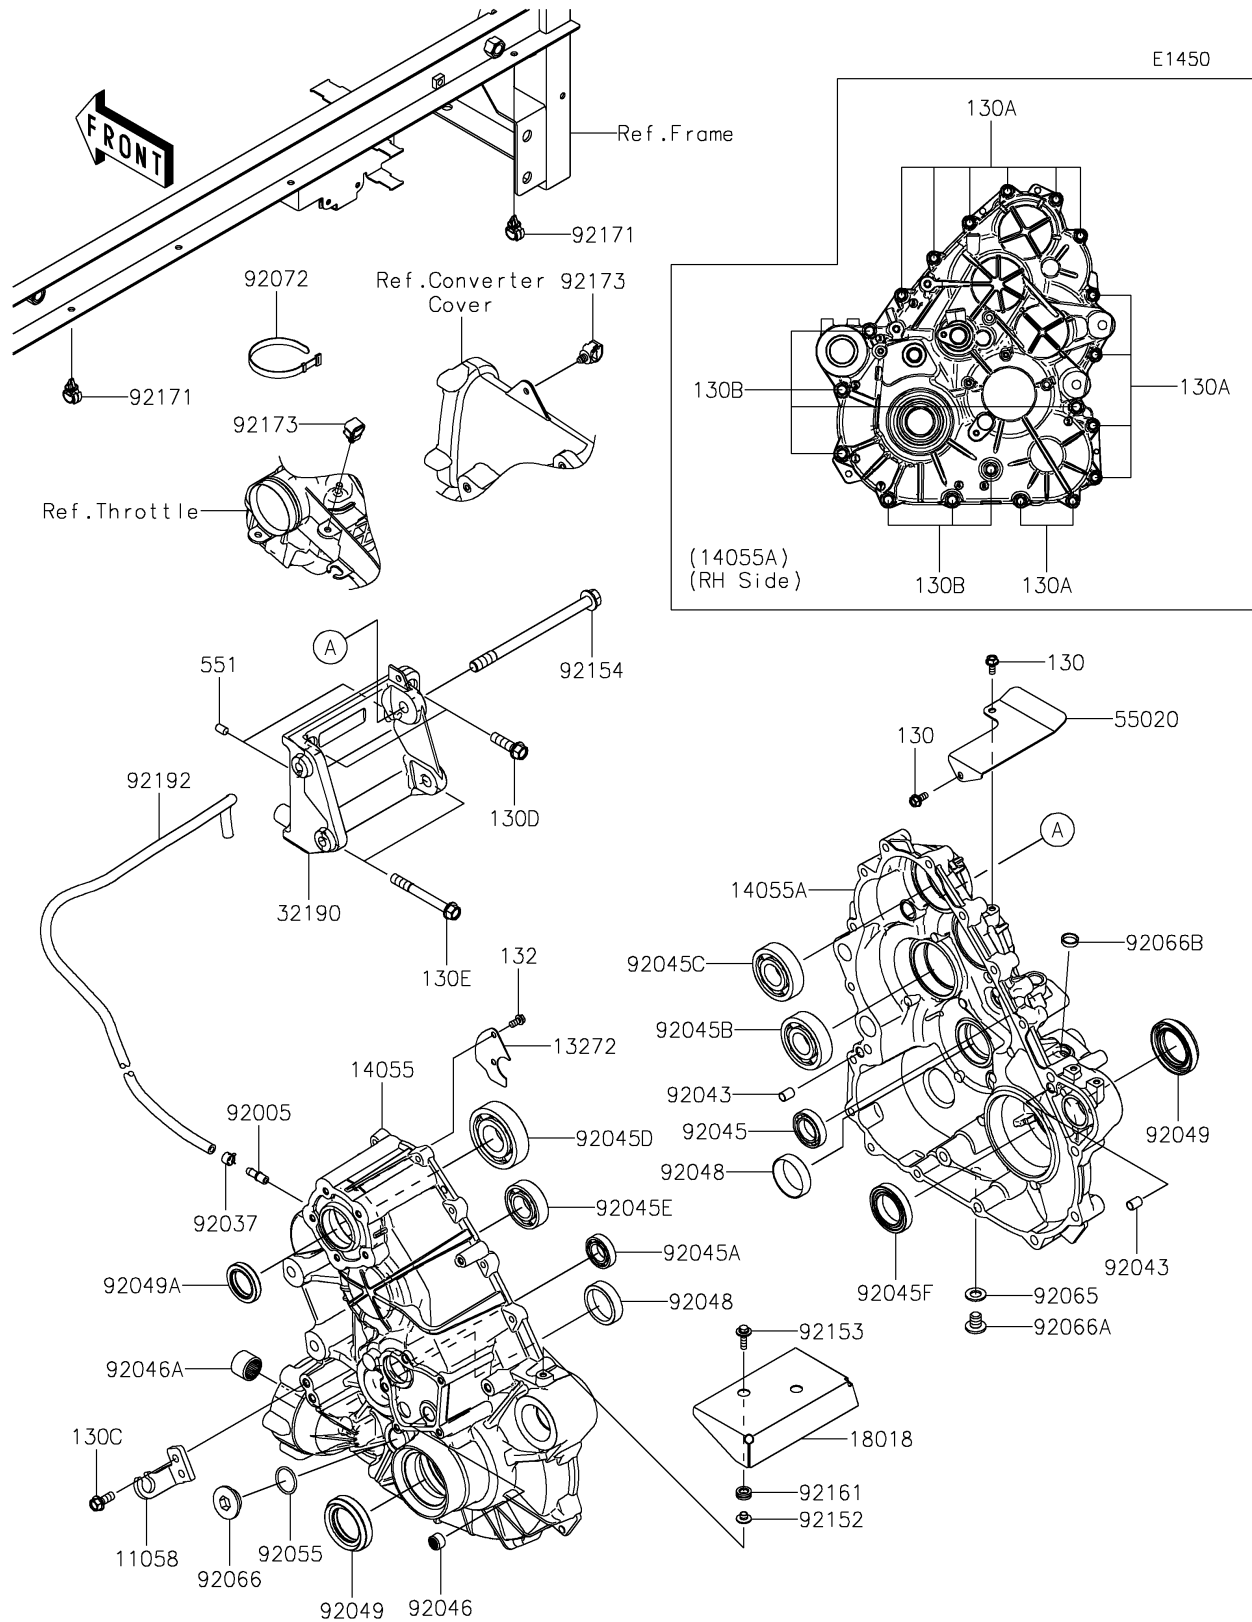

2025 Ridge Ranch Edition

PARTS DIAGRAM

Gear Box

Kawasaki

Let the Good Times Roll®

2025 Ridge Ranch Edition

PARTS LIST

Gear Box

ITEM NAME

PART NUMBER

QUANTITY
