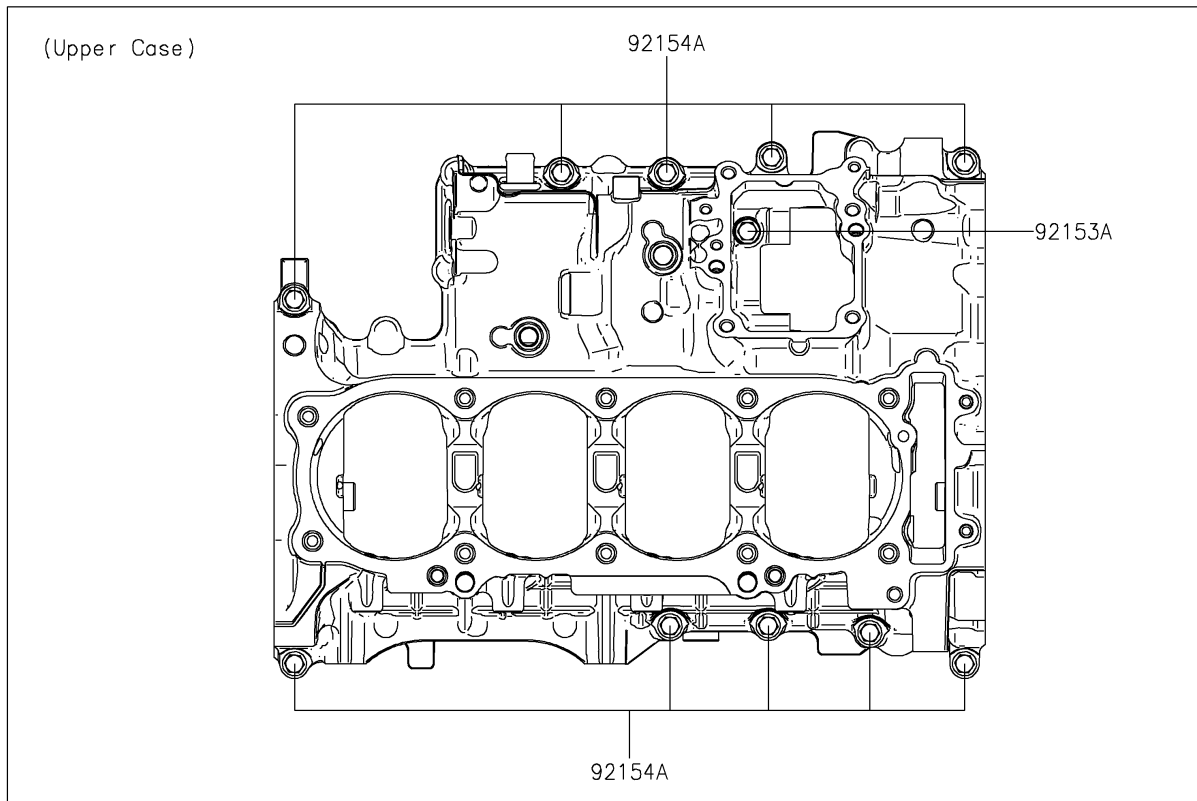

2025 Ridge Ranch Edition

PARTS DIAGRAM

Crankcase Bolt Pattern

E1412

2025 Ridge Ranch Edition

PARTS LIST

Crankcase Bolt Pattern

ITEM NAME

PART NUMBER

QUANTITY
