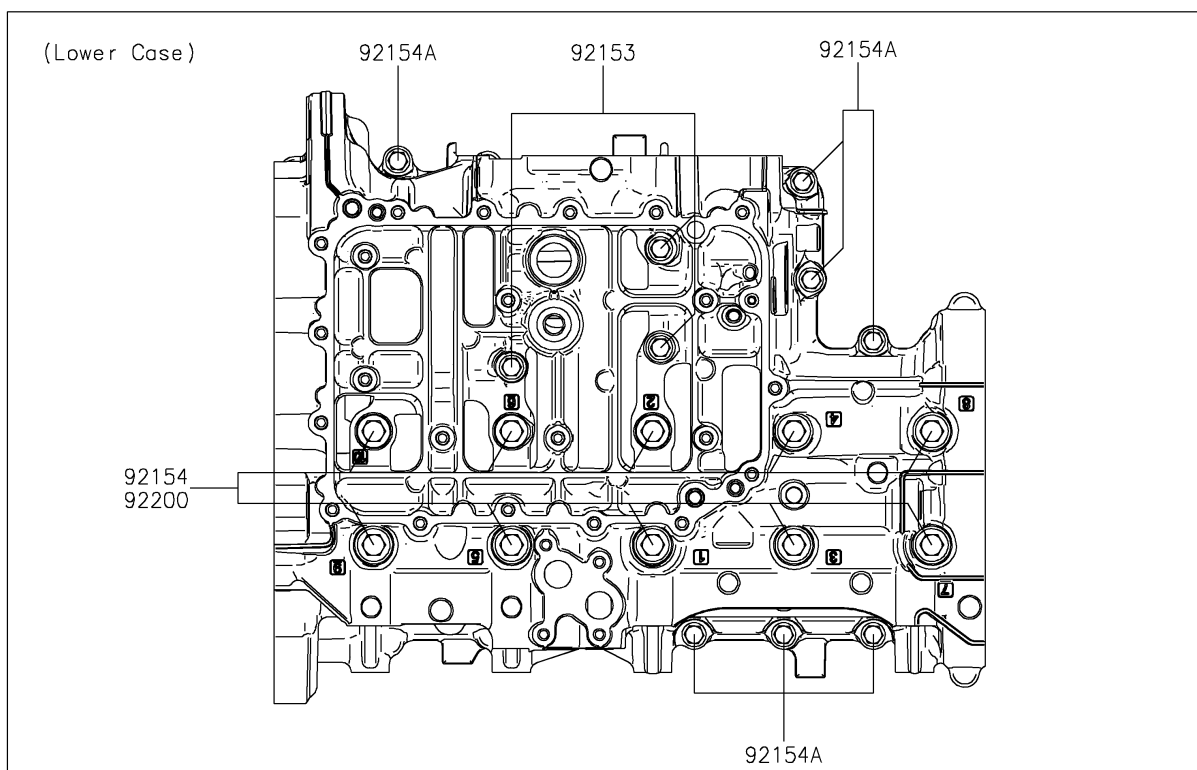

2025 Ridge Ranch Edition

PARTS DIAGRAM

Crankcase Bolt Pattern

E1412

2025 Ridge Ranch Edition

PARTS LIST

Crankcase Bolt Pattern

ITEM NAME

PART NUMBER

QUANTITY
