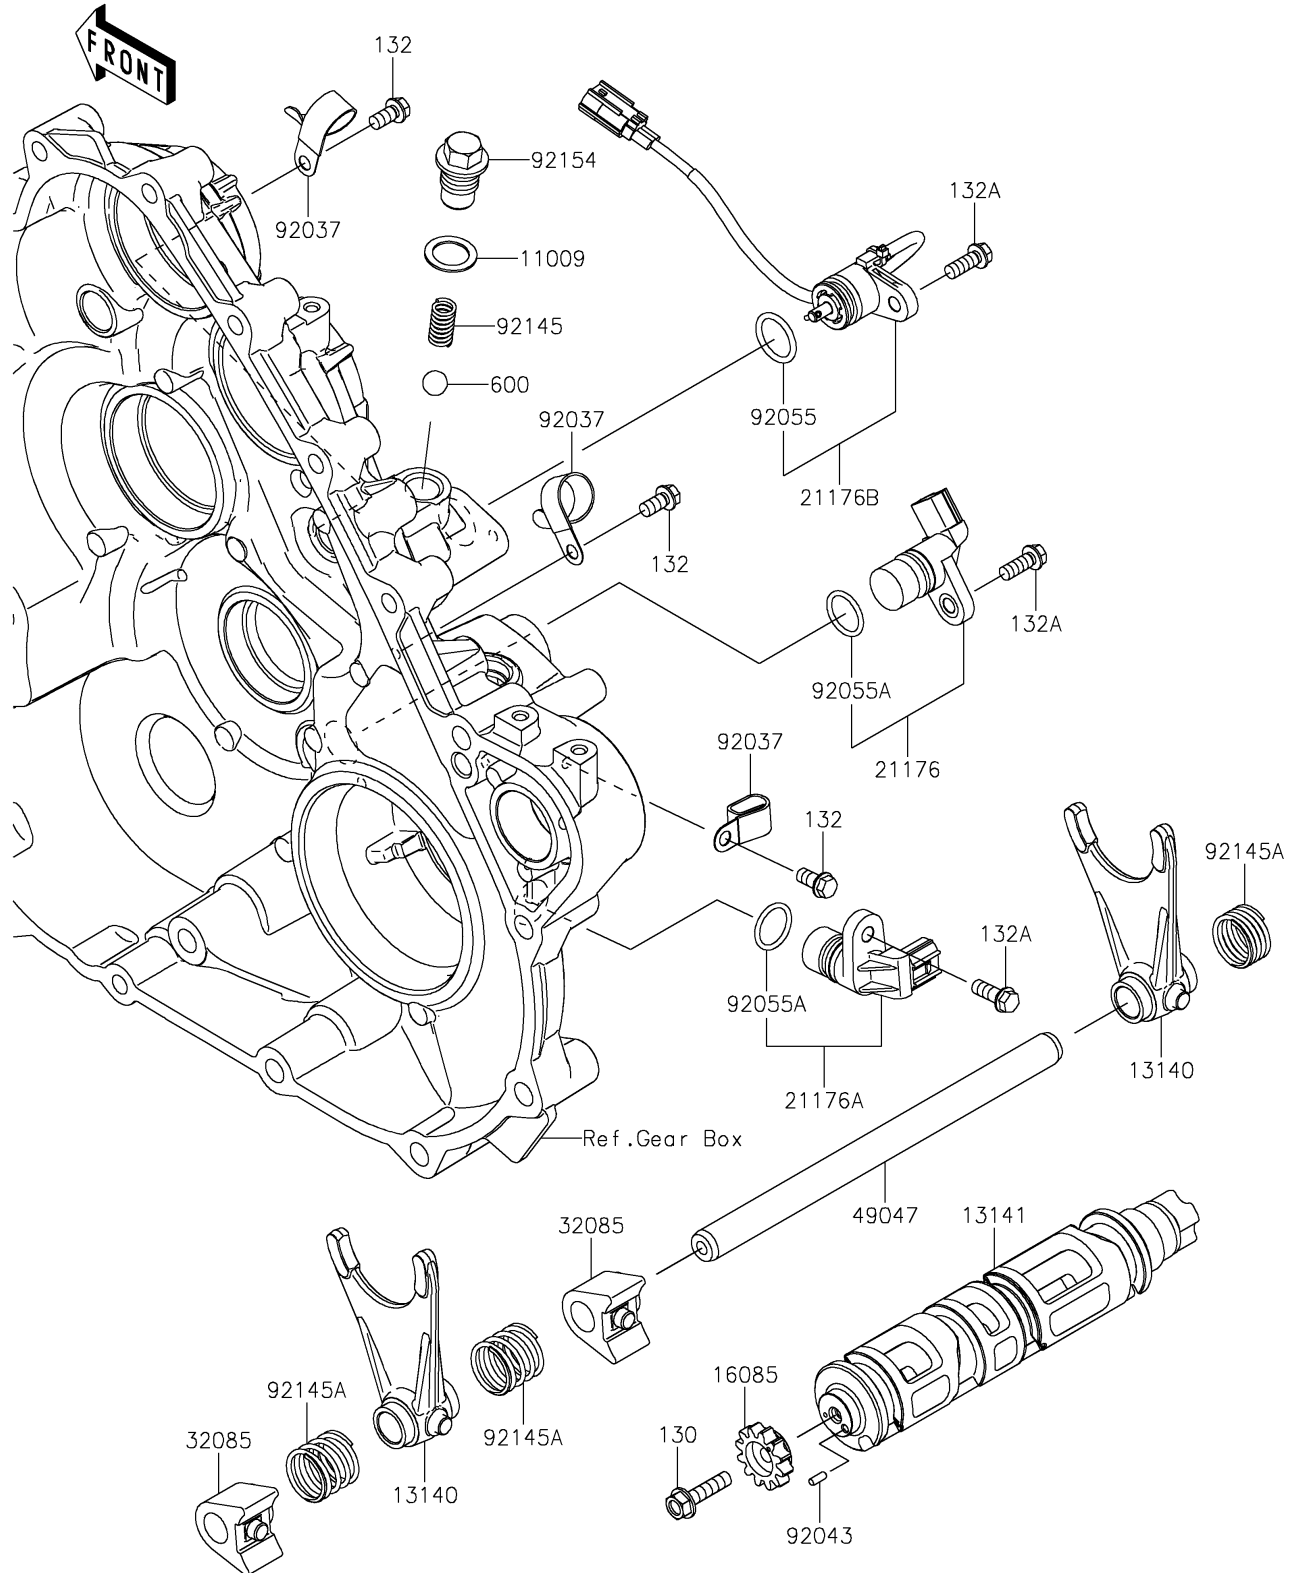

2025 Ridge Ranch Edition

PARTS DIAGRAM

Gear Change Drum/Shift Fork(s)

E1362

2025 Ridge Ranch Edition

PARTS LIST

Gear Change Drum/Shift Fork(s)

ITEM NAME

PART NUMBER

QUANTITY
