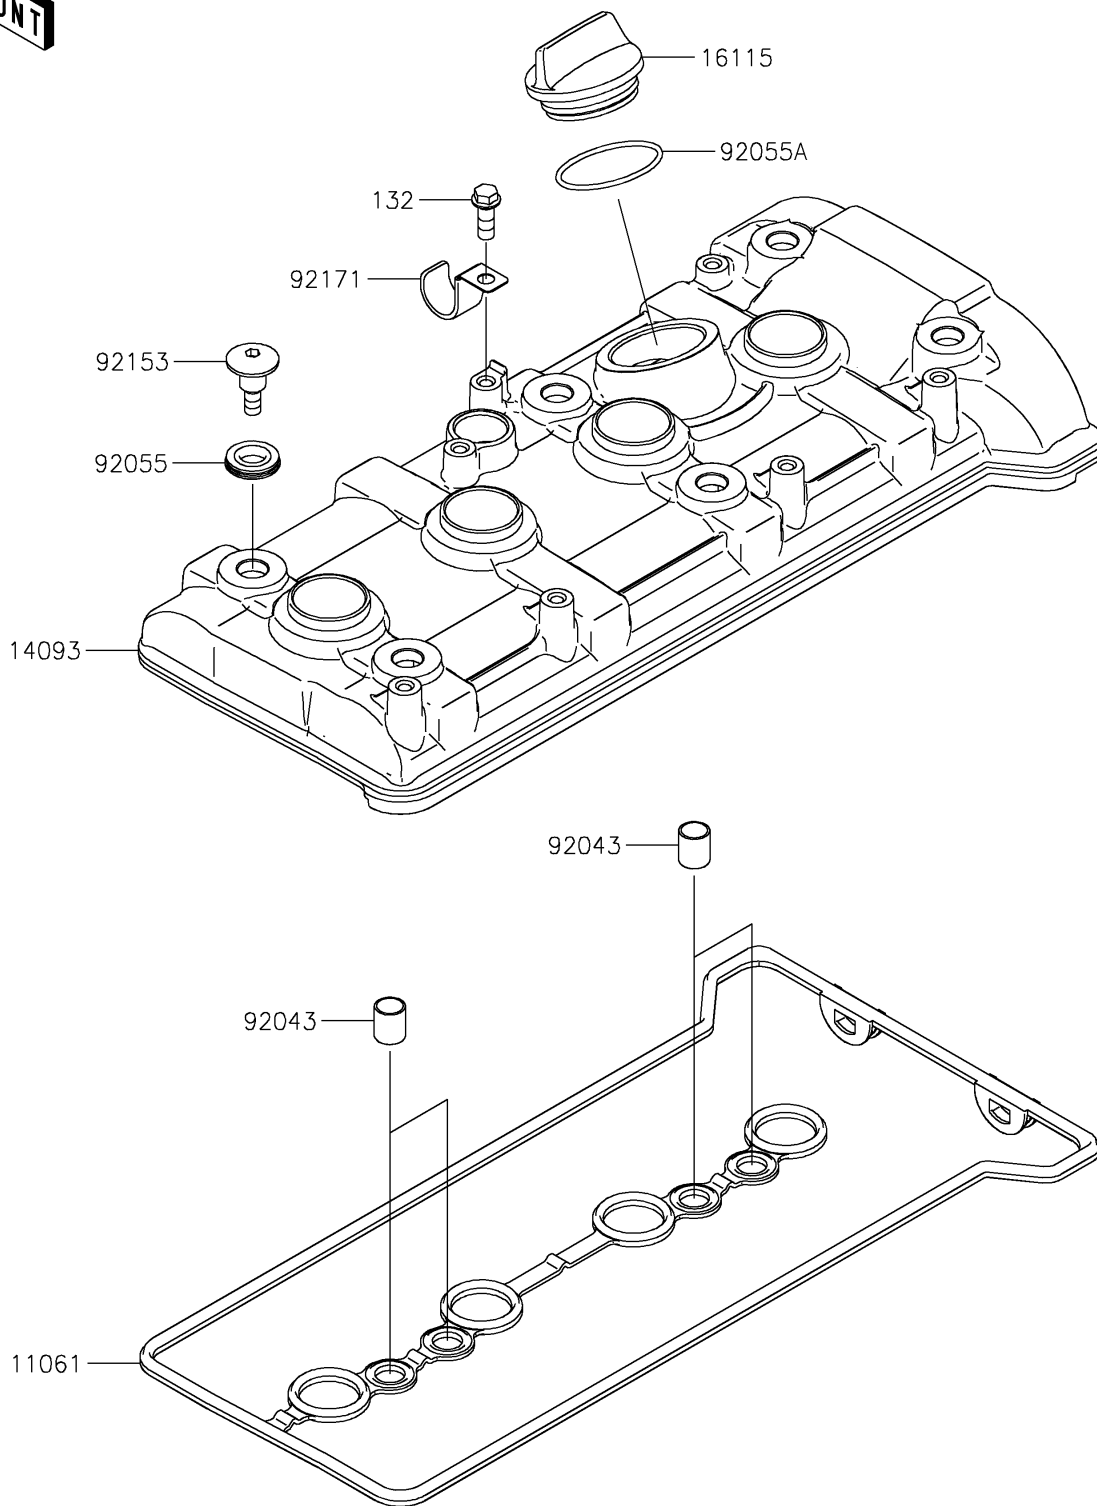

2025 Ridge Ranch Edition

PARTS DIAGRAM

Cylinder Head Cover

Kawasaki

Let the Good Times Roll®

E1112

2025 Ridge Ranch Edition

PARTS LIST

Cylinder Head Cover

ITEM NAME

PART NUMBER

QUANTITY
