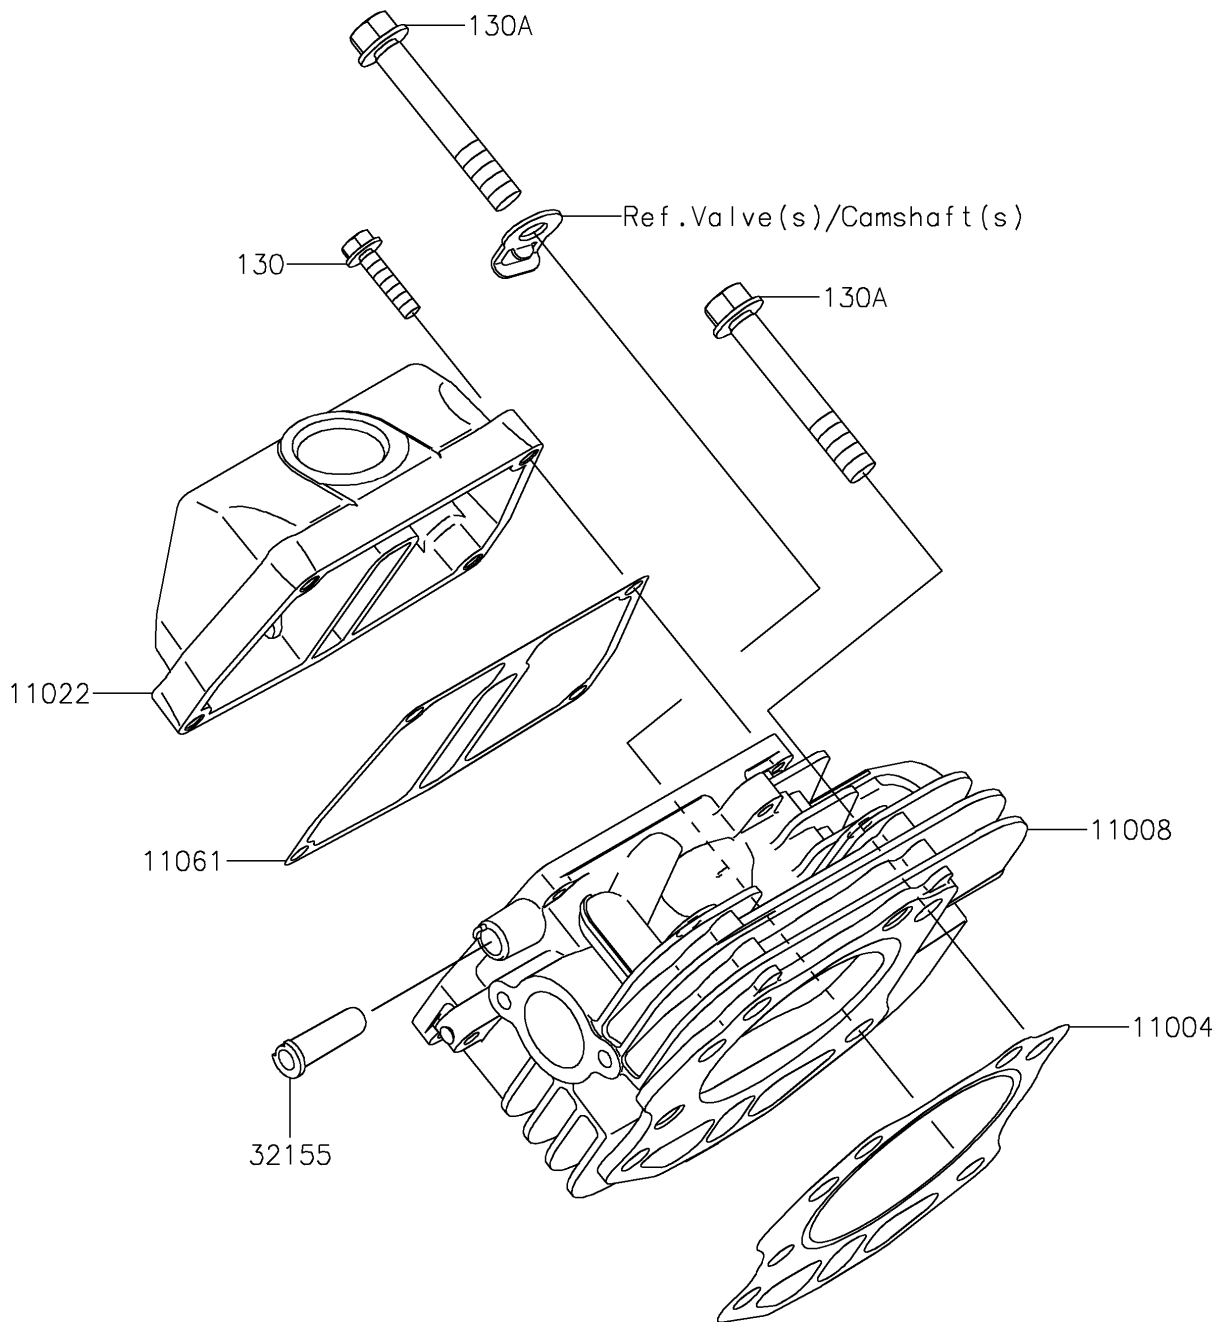

2026 MULE SX™ 4x4

PARTS DIAGRAM

Cylinder Head

E1111

2026 MULE SX™ 4x4

PARTS LIST

Cylinder Head

ITEM NAME

PART NUMBER

QUANTITY
