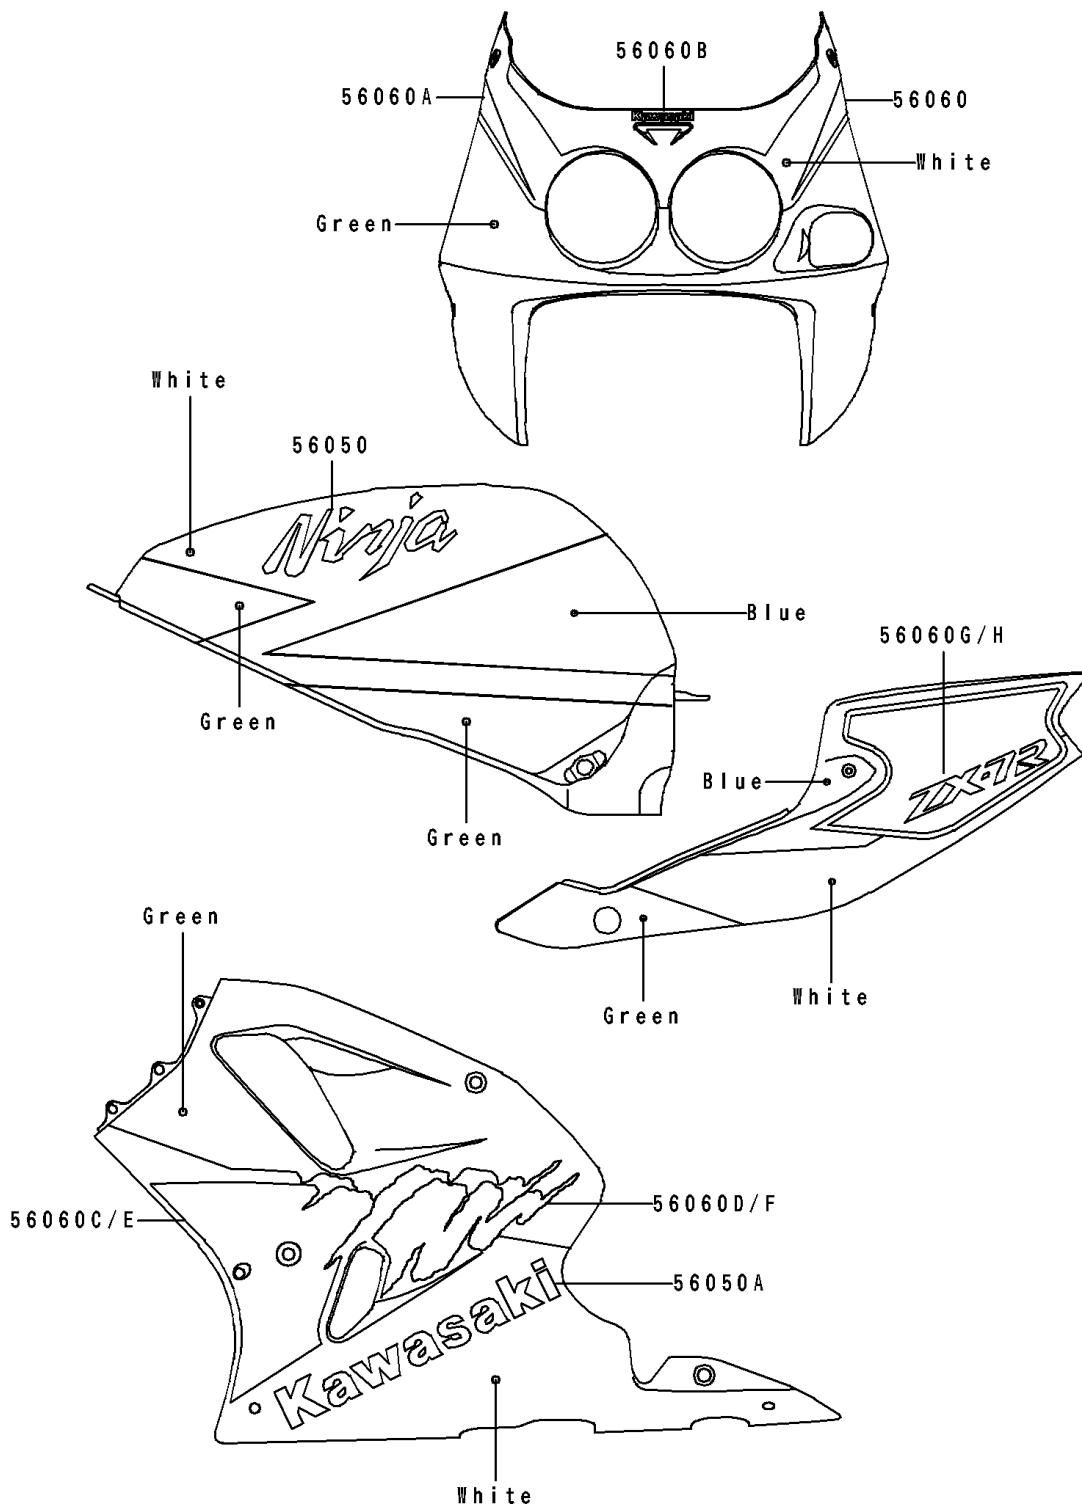

1993 Ninja® ZX™-7R

PARTS DIAGRAM

Decals(ZX750-M1)

Kawasaki

Let the Good Times Roll®

F 2861

1993 Ninja[®] ZX[™]-7R

PARTS LIST

Decals(ZX750-M1)

ITEM NAME

PART NUMBER

QUANTITY
