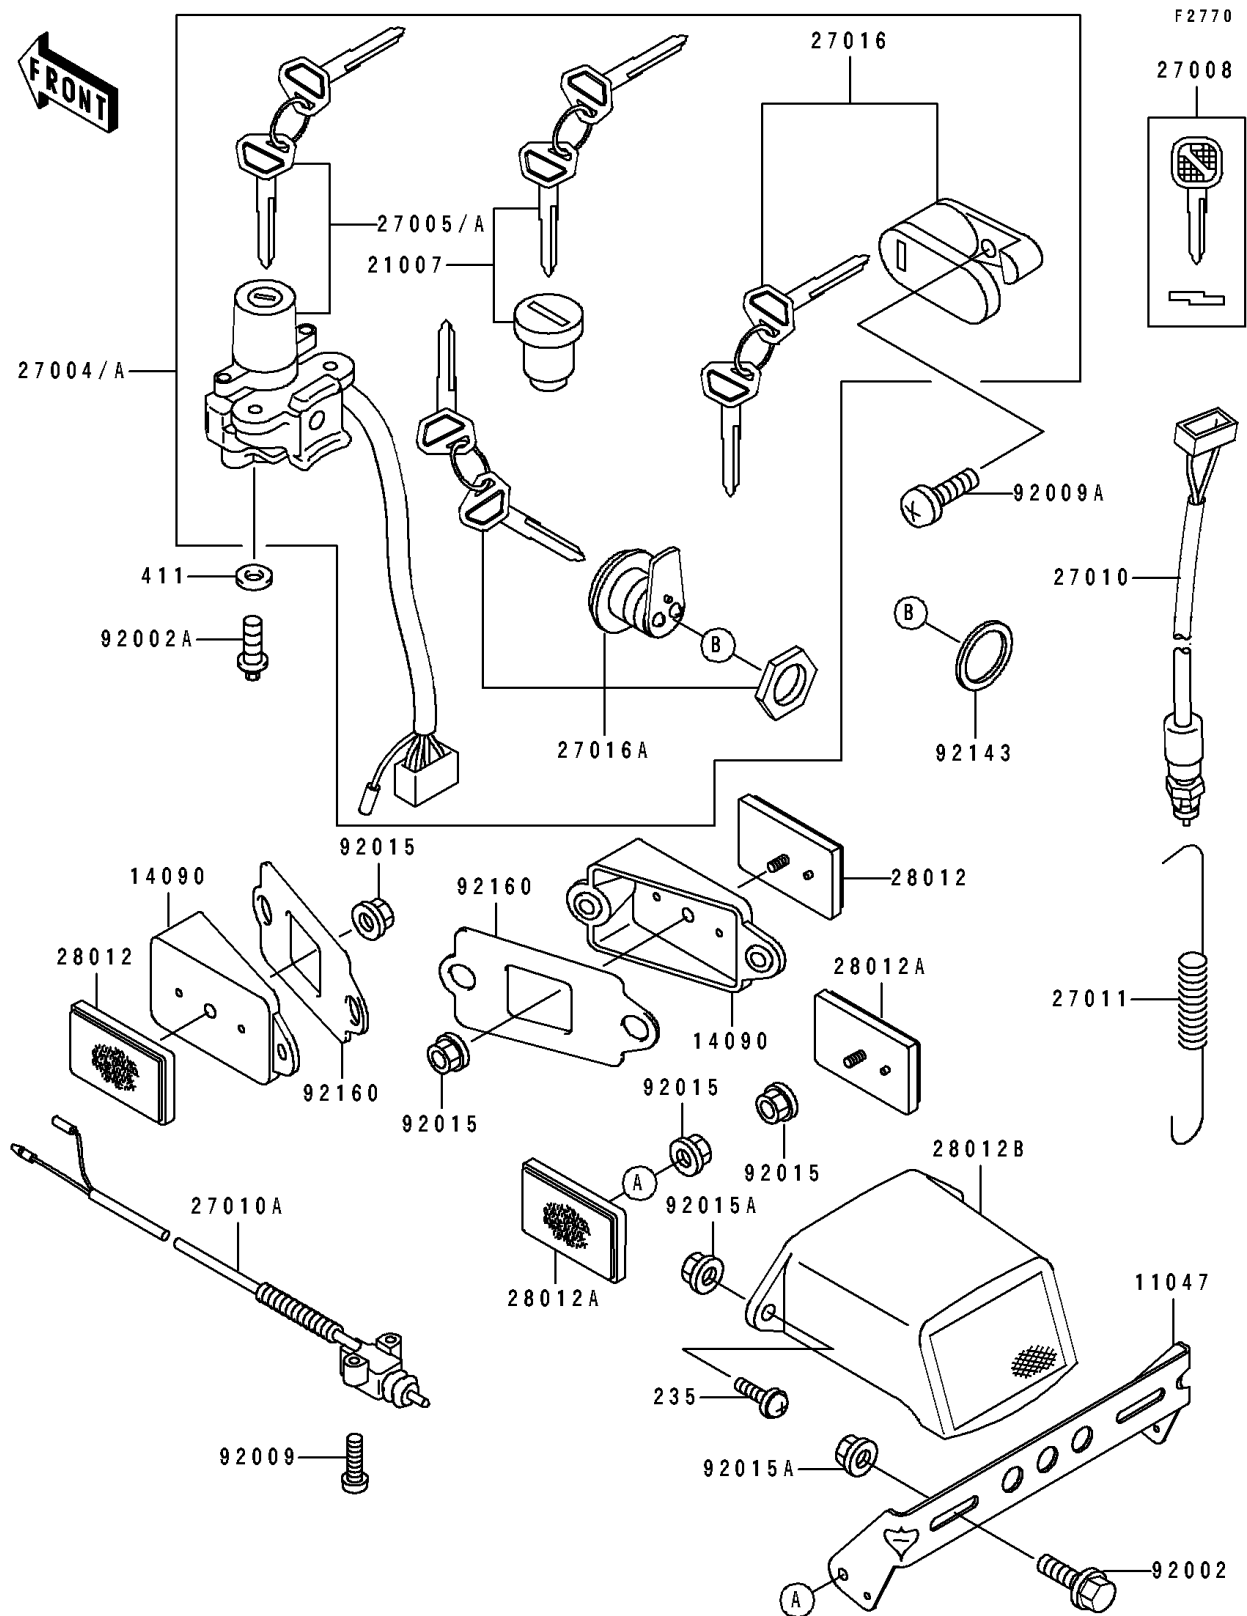

1993 Ninja[®] ZX[™]-7R

PARTS DIAGRAM

Ignition Switch/Locks/Reflectors

1993 Ninja[®] ZX[™]-7R

PARTS LIST

Ignition Switch/Locks/Reflectors

Kawasaki
Let the Good Times Roll[®]

ITEM NAME

PART NUMBER

QUANTITY
