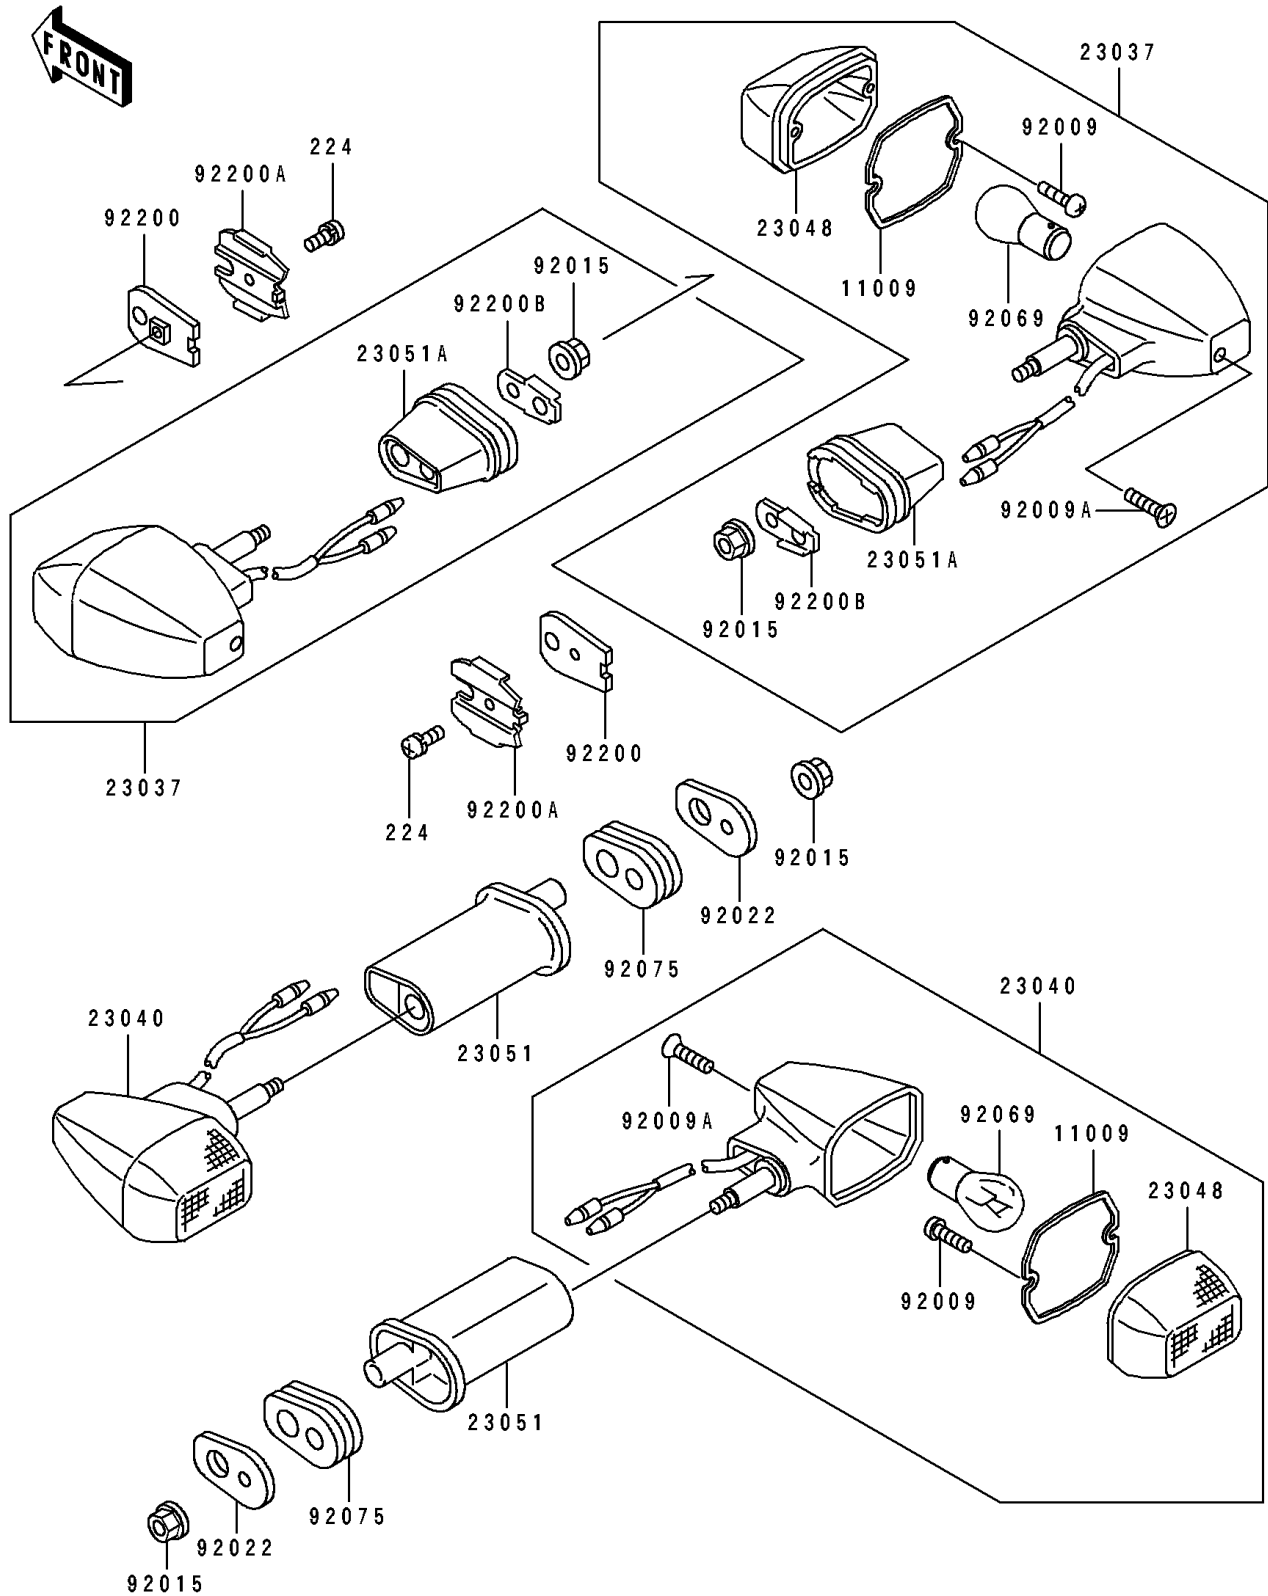

1993 Ninja® ZX™-7R

PARTS DIAGRAM

Turn Signals

F2730

1993 Ninja[®] ZX[™]-7R

PARTS LIST

Turn Signals

ITEM NAME

PART NUMBER

QUANTITY
