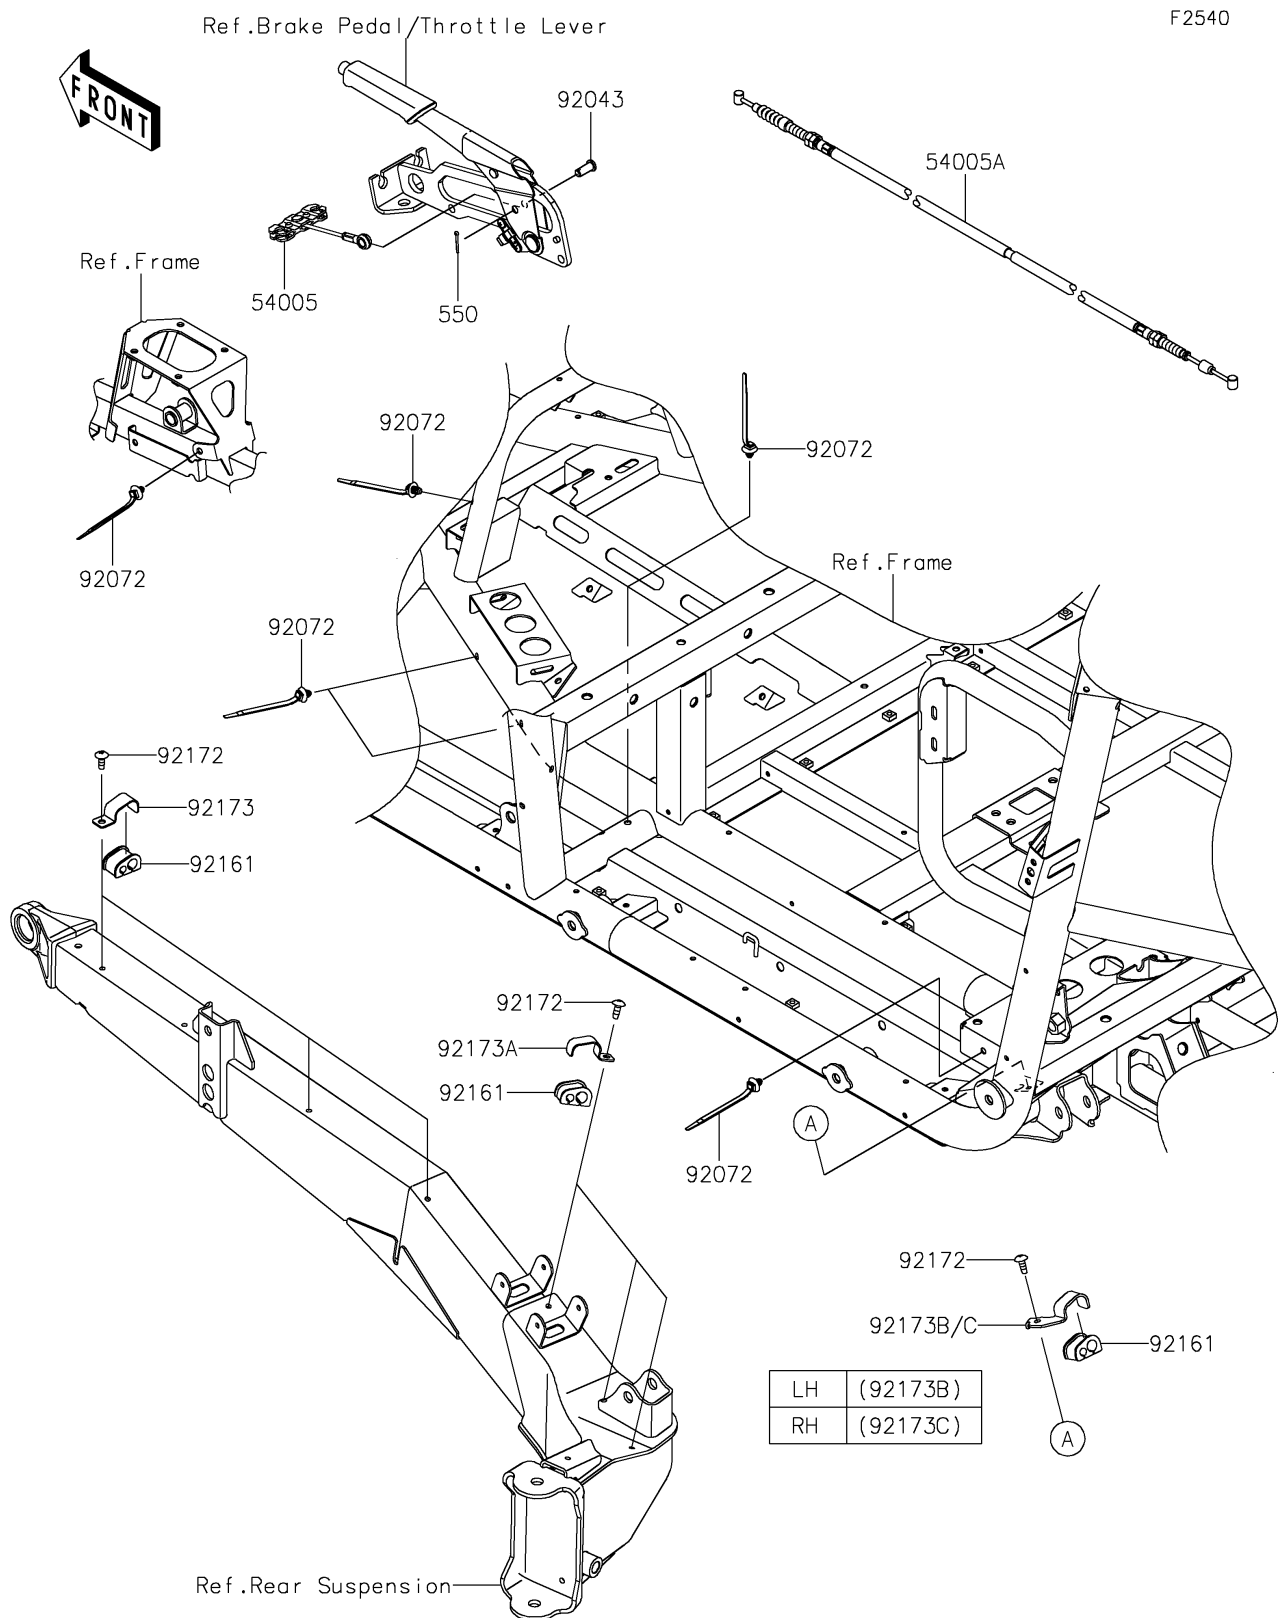

2025 TERYX® KRX4™ 1000

PARTS DIAGRAM

Cables

F2540

2025 TERYX® KRX4™ 1000

PARTS LIST

Cables

| ITEM NAME | PART NUMBER | QUANTITY |
|--|-------------|----------|
| CABLE-BRAKE,PARKING BRAKE (Ref # 54005) | 54005-0312 | 1 |
| CABLE-BRAKE,PARKING BRAKE (Ref # 54005A) | 54005-0324 | 2 |
| PIN (Ref # 92043) | 92043-1039 | 1 |
| BAND,OS170-FT7(BLACK) (Ref # 92072) | 92072-1414 | 12 |
| DAMPER (Ref # 92161) | 92161-2174 | 14 |
| SCREW,TAPPING,6X16 (Ref # 92172) | 92172-0739 | 14 |
| CLAMP (Ref # 92173) | 92173-1991 | 6 |
| CLAMP (Ref # 92173A) | 92173-2097 | 6 |
| CLAMP,LH (Ref # 92173B) | 92173-2750 | 1 |
| CLAMP,RH (Ref # 92173C) | 92173-2751 | 1 |
| PIN-COTTER,2.5X18 (Ref # 550) | 550AA2518 | 1 |