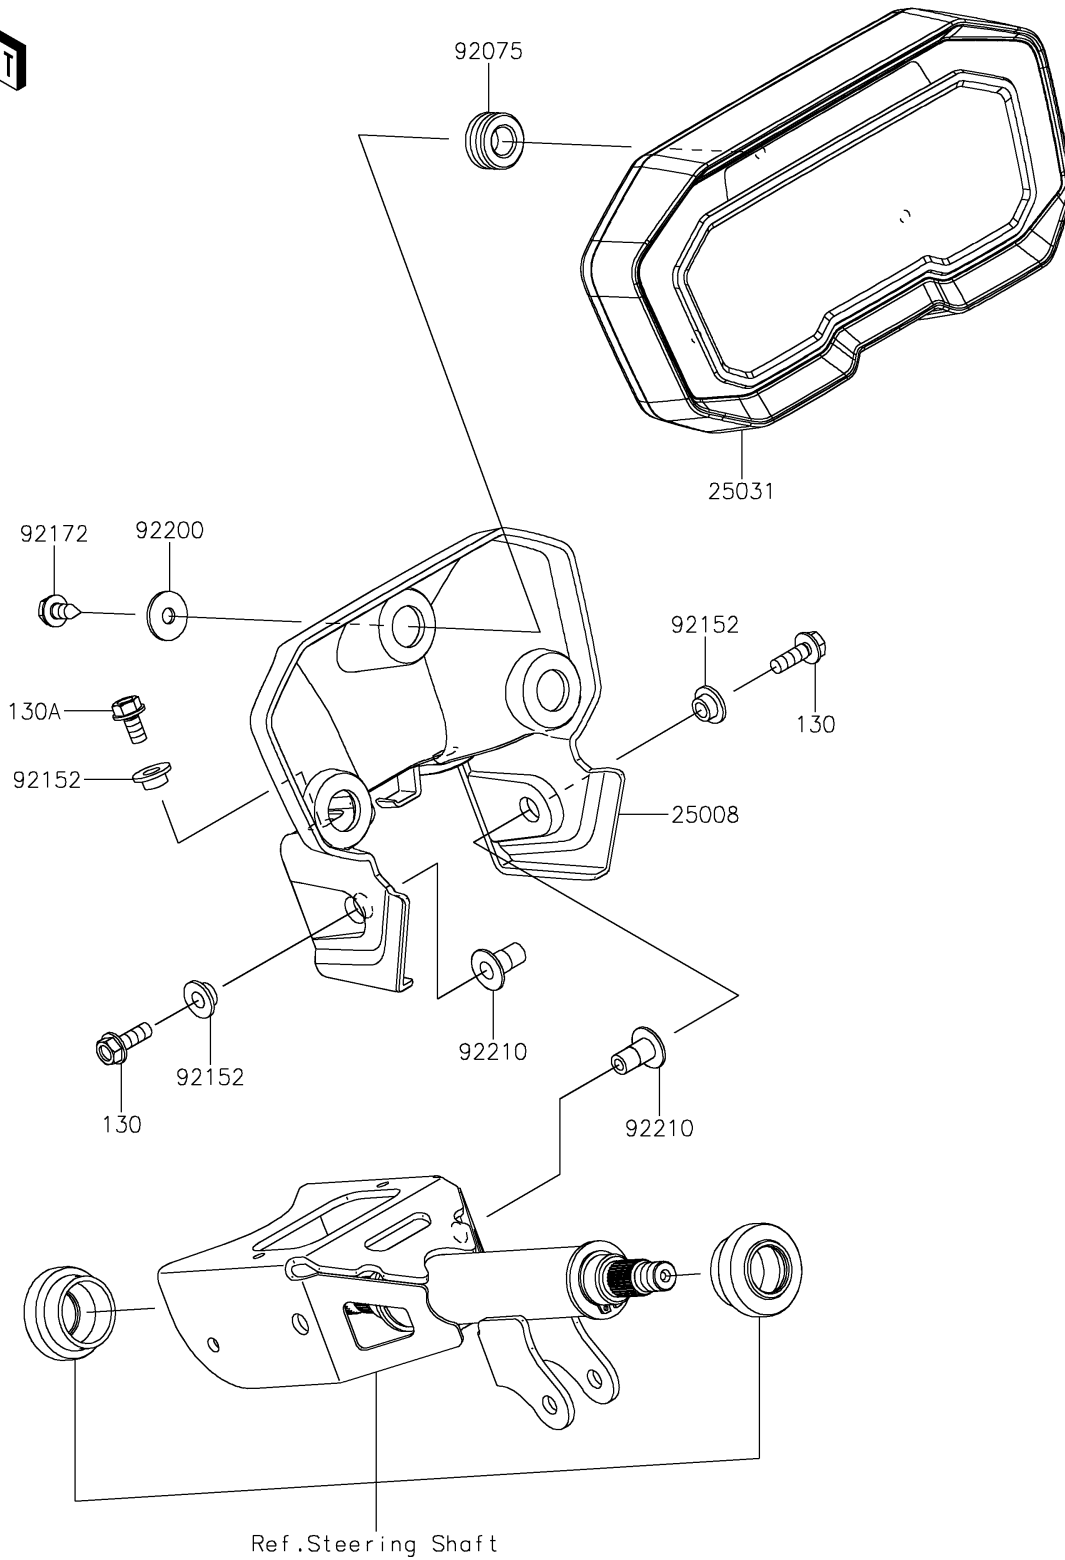

2025 TERYX® KRX4™ 1000

PARTS DIAGRAM

Meter(s)

F2530

2025 TERYX® KRX4™ 1000

PARTS LIST

Meter(s)

ITEM NAME	PART NUMBER	QUANTITY
BRACKET-METER (Ref # 25008)	25008-0049	1
METER-ASSY,LCD (Ref # 25031)	25031-1315	1
DAMPER (Ref # 92075)	92075-1898	3
COLLAR,6.5X10X6.2 (Ref # 92152)	92152-1511	4
SCREW,TAPPING,6X16 (Ref # 92172)	92172-1313	3
WASHER,6.5X20X1.6 (Ref # 92200)	92200-0283	3
NUT,METER BKT SIDE (Ref # 92210)	92210-1760	2
BOLT-FLANGED,6X18 (Ref # 130)	130BA0618	2
BOLT-FLANGED,6X12 (Ref # 130A)	130CA0612	2