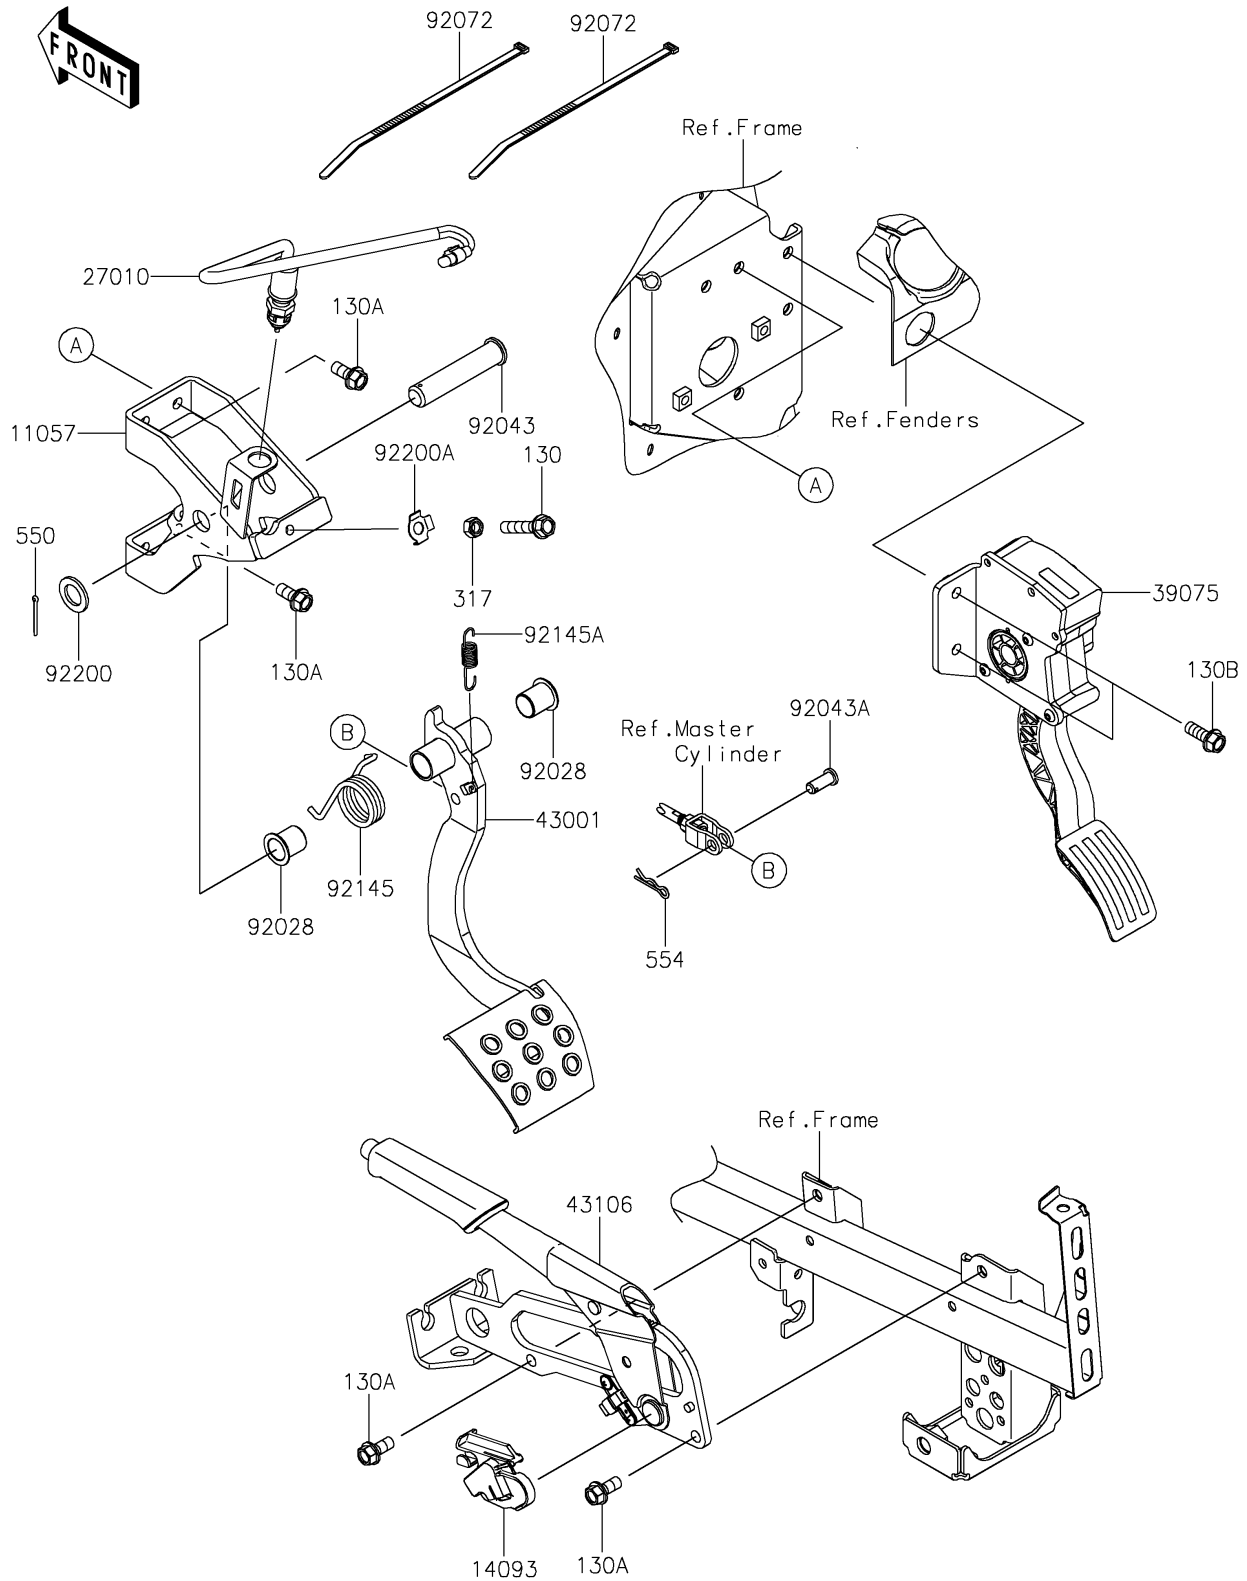

2025 TERYX® KRX4™ 1000

PARTS DIAGRAM

Brake Pedal/Throttle Lever

F2260

2025 TERYX® KRX4™ 1000

PARTS LIST

Brake Pedal/Throttle Lever

ITEM NAME	PART NUMBER	QUANTITY
BRACKET,BRAKE PEDAL (Ref # 11057)	11057-2099	1
COVER,SWITCH (Ref # 14093)	14093-1021	1
SWITCH,BRAKE (Ref # 27010)	27010-0724	1
LEVER-THROTTLE (Ref # 39075)	39075-0033	1
LEVER-BRAKE (Ref # 43001)	43001-0767	1
LEVER-ASSY-PARKING BRAKE (Ref # 43106)	43106-0013	1
BUSHING (Ref # 92028)	92028-1571	2
PIN,16X78 (Ref # 92043)	92043-0917	1
PIN (Ref # 92043A)	92043-1039	1
BAND,L=292.1 (Ref # 92072)	92072-3509	2
SPRING (Ref # 92145)	92145-1849	1
SPRING (Ref # 92145A)	92145-1884	1
WASHER,16X26X2.3 (Ref # 92200)	92200-0043	1
WASHER,8.5X17X0.8 (Ref # 92200A)	92200-0993	1
BOLT-FLANGED,8X40 (Ref # 130)	130BA0840	1
BOLT-FLANGED,8X18 (Ref # 130A)	130CA0818	5
BOLT-FLANGED,8X22 (Ref # 130B)	130CB0822	2
NUT-HEX-SMALL,8MM (Ref # 317)	317BA0800	1
PIN-COTTER,2.5X25 (Ref # 550)	550AA2525	1
PIN-SNAP,10MM (Ref # 554)	554DA1000	1