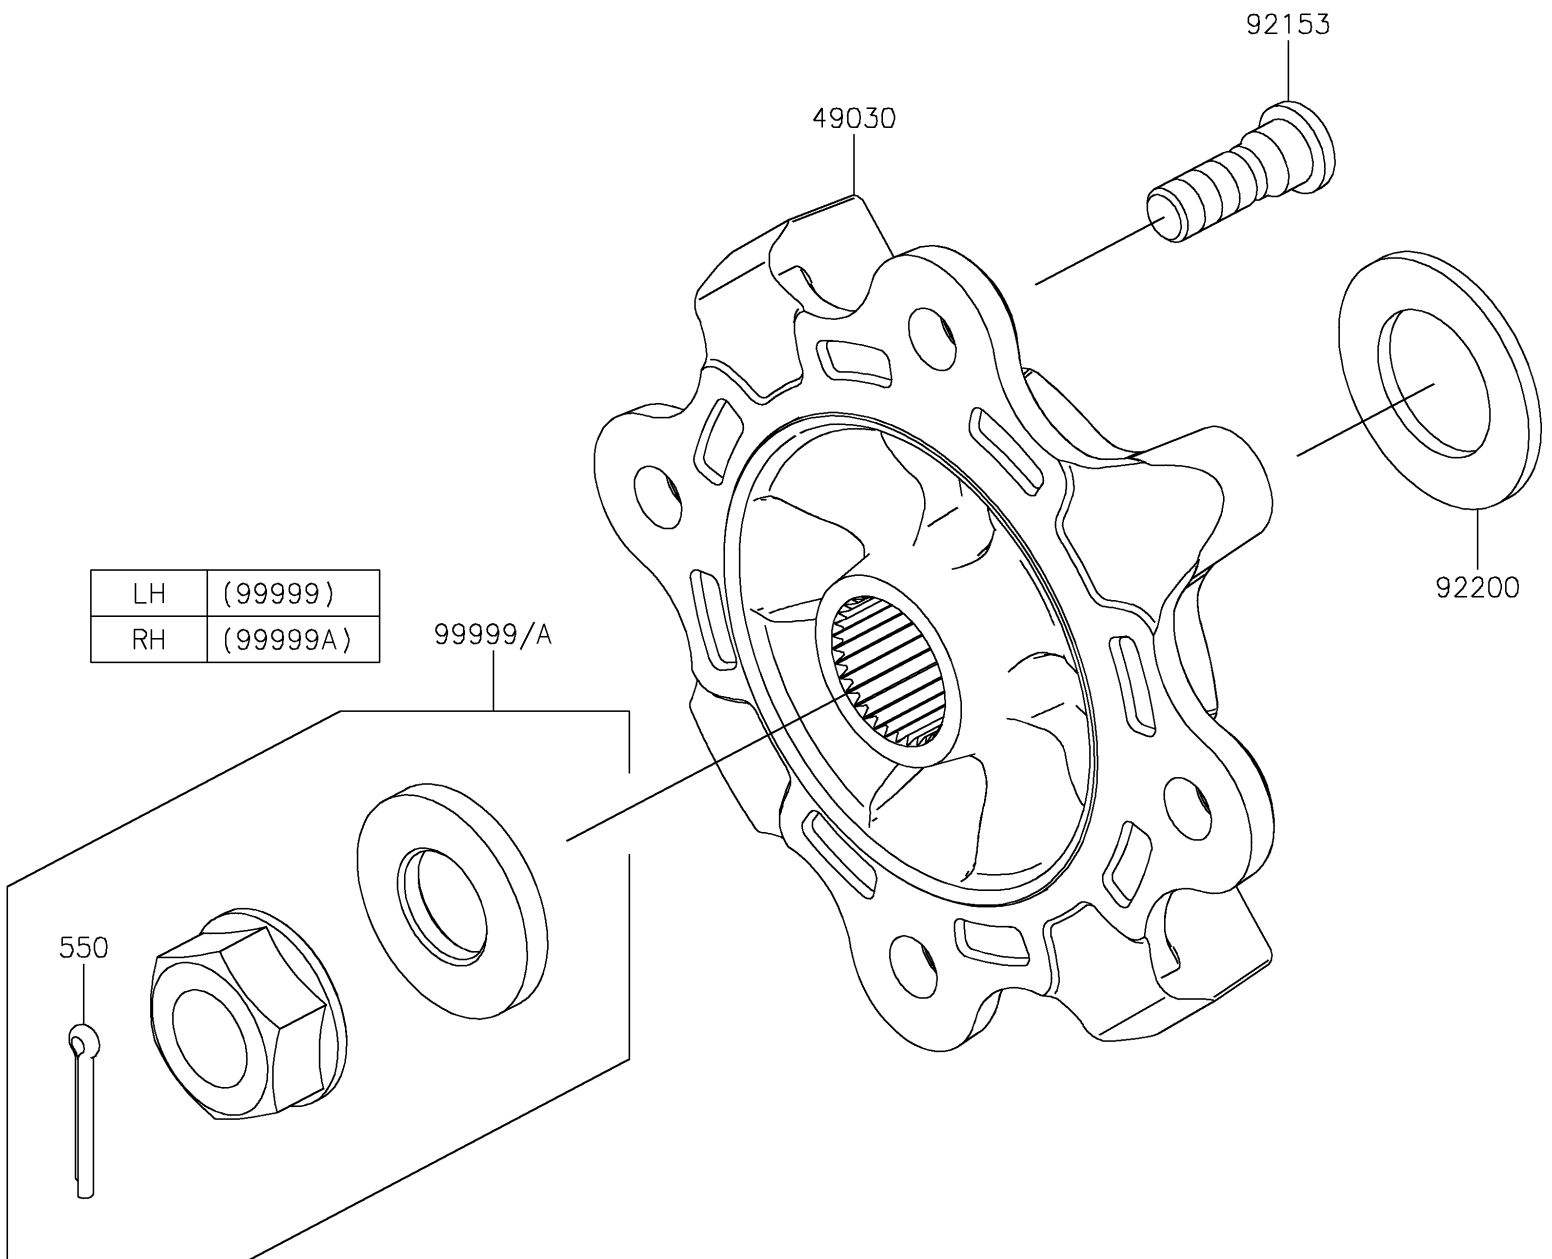

2025 TERYX® KRX4™ 1000

PARTS DIAGRAM

Rear Hubs/Brakes

F2240

2025 TERYX® KRX4™ 1000

PARTS LIST

Rear Hubs/Brakes

| ITEM NAME | PART NUMBER | QUANTITY |
|--------------------------------|-------------|----------|
| HUB (Ref # 49030) | 49030-0566 | 2 |
| BOLT,12MM (Ref # 92153) | 92153-1915 | 8 |
| WASHER,33X56X3.5 (Ref # 92200) | 92200-2332 | 2 |
| KIT,LH AXLE NUT (Ref # 99999) | 99999-0726 | 1 |
| KIT,RH AXLE NUT (Ref # 99999A) | 99999-0727 | 1 |
| PIN-COTTER,4.0X30 (Ref # 550) | 550AA4030 | 1 |