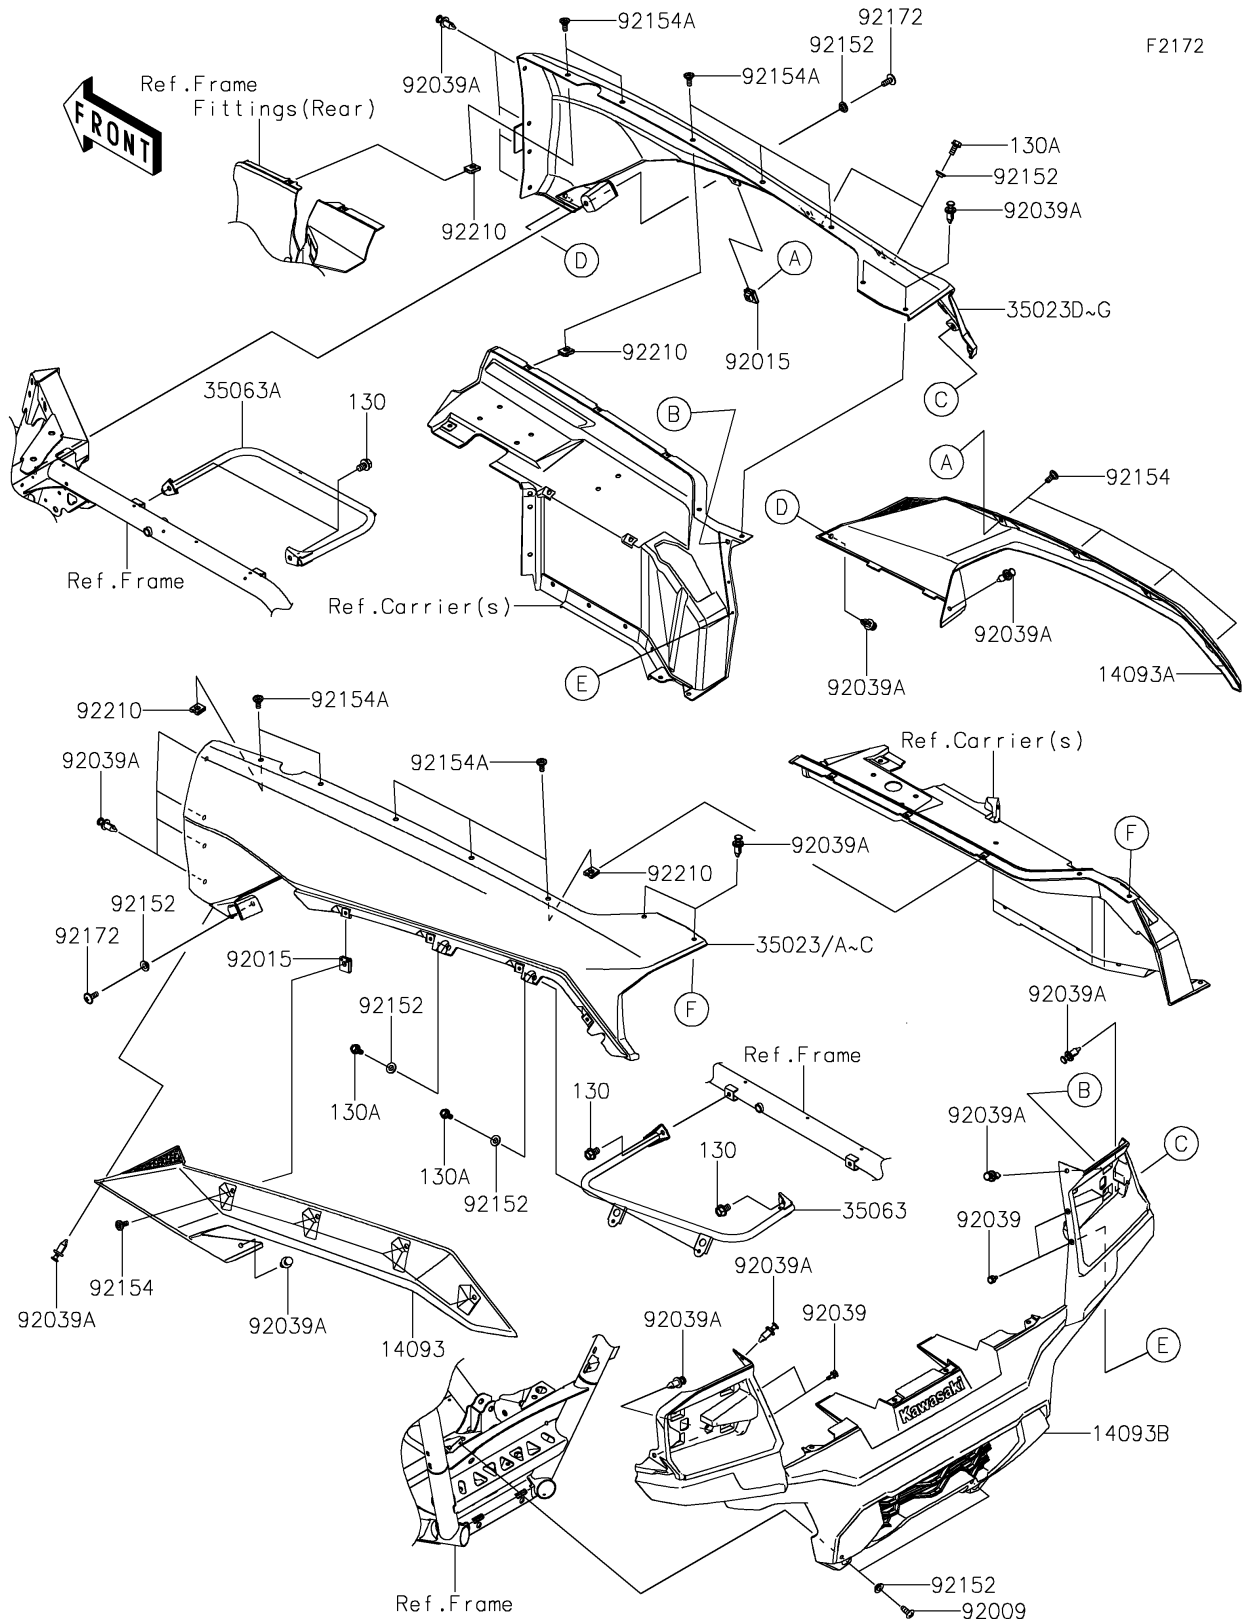

2025 TERYX® KRX4™ 1000

PARTS DIAGRAM

Rear Fender(s)

2025 TERYX® KRX4™ 1000

PARTS LIST

Rear Fender(s)

ITEM NAME	PART NUMBER	QUANTITY
COVER,FLAP,LH (Ref # 14093)	14093-0796	1
COVER,FLAP,RH (Ref # 14093A)	14093-0797	1
COVER,TAIL (Ref # 14093B)	14093-0798	1
FENDER-REAR,LH,M.S.BLUE (Ref # 35023)	35023-0453-66W	1
FENDER-REAR,LH,M.L.GRAY (Ref # 35023A)	35023-0453-72U	1
FENDER-REAR,RH,M.S.BLUE (Ref # 35023D)	35023-0454-66W	1
FENDER-REAR,RH,M.L.GRAY (Ref # 35023E)	35023-0454-72U	1
STAY,LH (Ref # 35063)	35063-1462	1
STAY,RH (Ref # 35063A)	35063-1463	1
SCREW,TAPPING,6X16 (Ref # 92009)	92009-1166	2
NUT,CLAMP,6MM (Ref # 92015)	92015-1678	8
RIVET (Ref # 92039)	92039-0046	4
RIVET (Ref # 92039A)	92039-0776	20
COLLAR,6.3X9.5X4.1 (Ref # 92152)	92152-1571	8
BOLT (Ref # 92154)	92154-2474	8
BOLT (Ref # 92154A)	92154-3957	10
SCREW,6X16 (Ref # 92172)	92172-0236	2
NUT (Ref # 92210)	92210-1125	10
BOLT-FLANGED,8X12 (Ref # 130)	130BA0812	4
BOLT-FLANGED,6X14 (Ref # 130A)	130CA0614	4