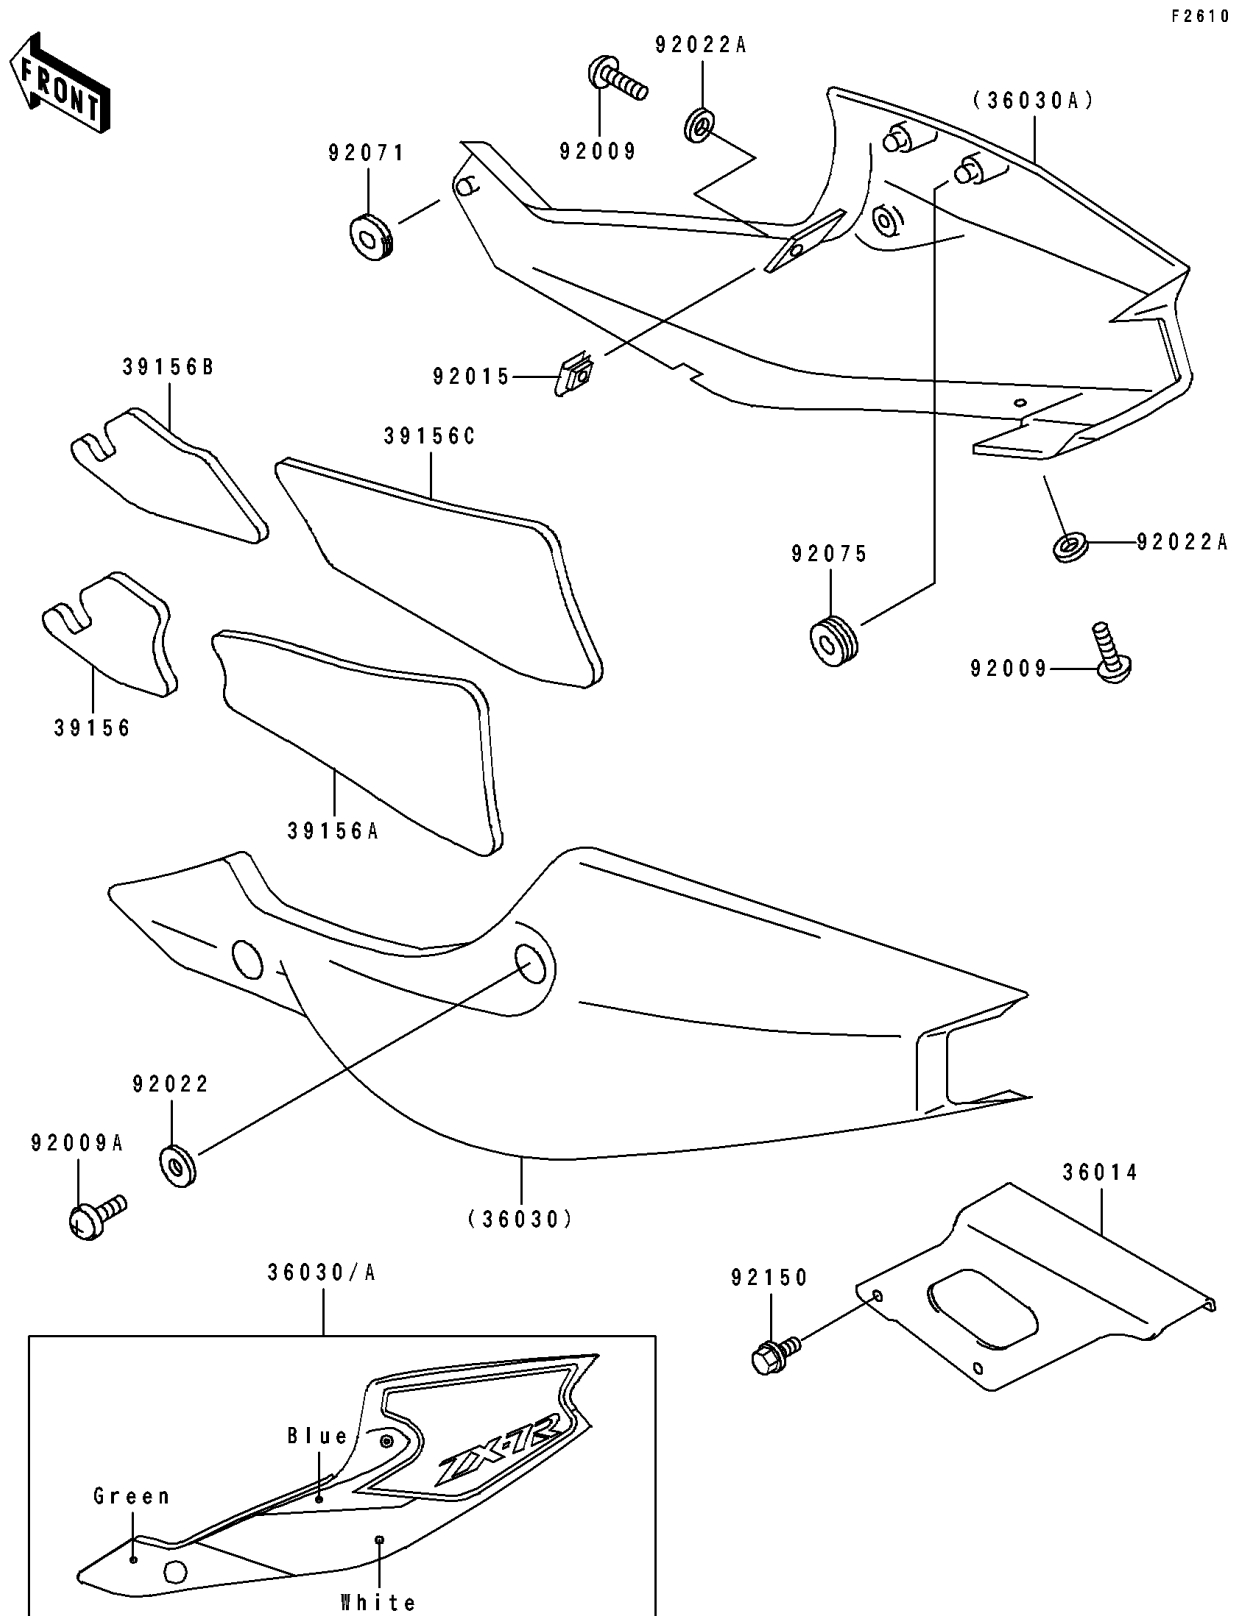

1993 Ninja® ZX™-7R

PARTS DIAGRAM

Side Covers/Chain Cover

1993 Ninja® ZX™-7R

PARTS LIST

Side Covers/Chain Cover

ITEM NAME

PART NUMBER

QUANTITY
