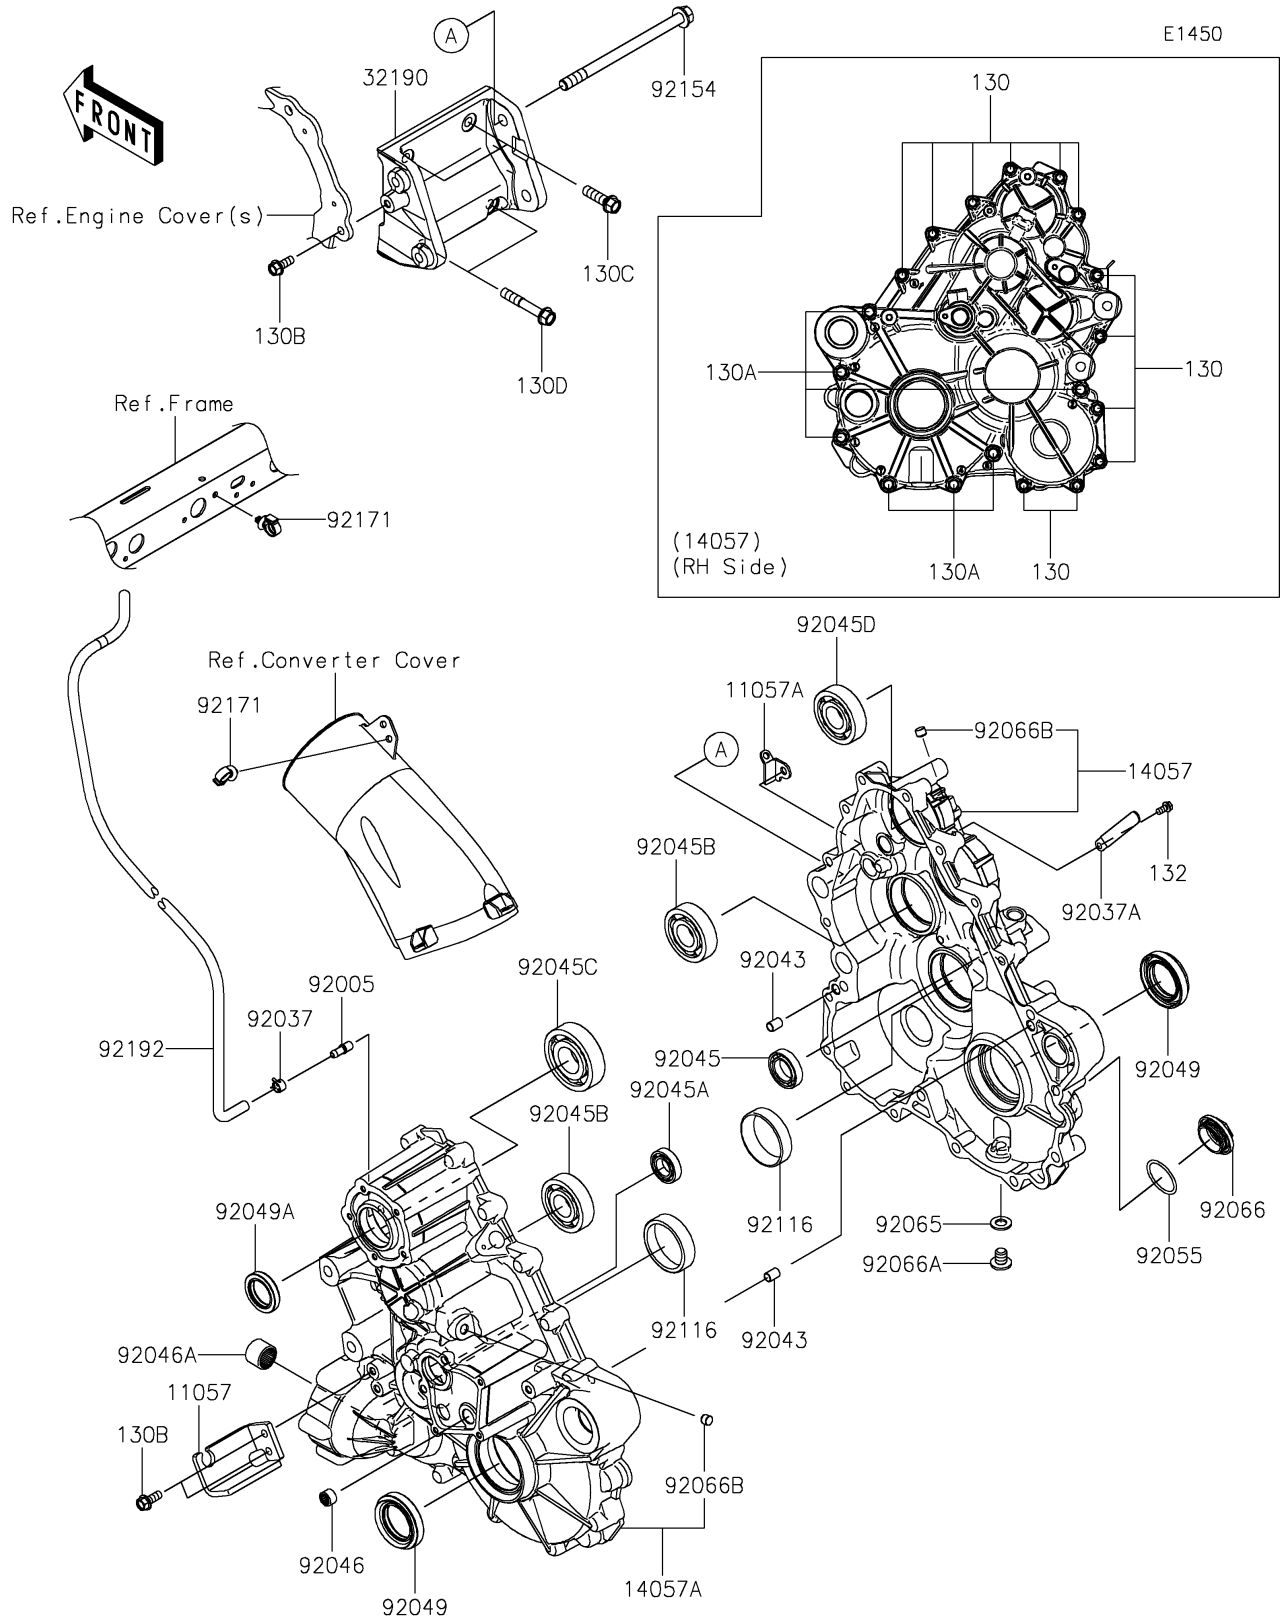

2025 TERYX® KRX4™ 1000

PARTS DIAGRAM

Gear Box