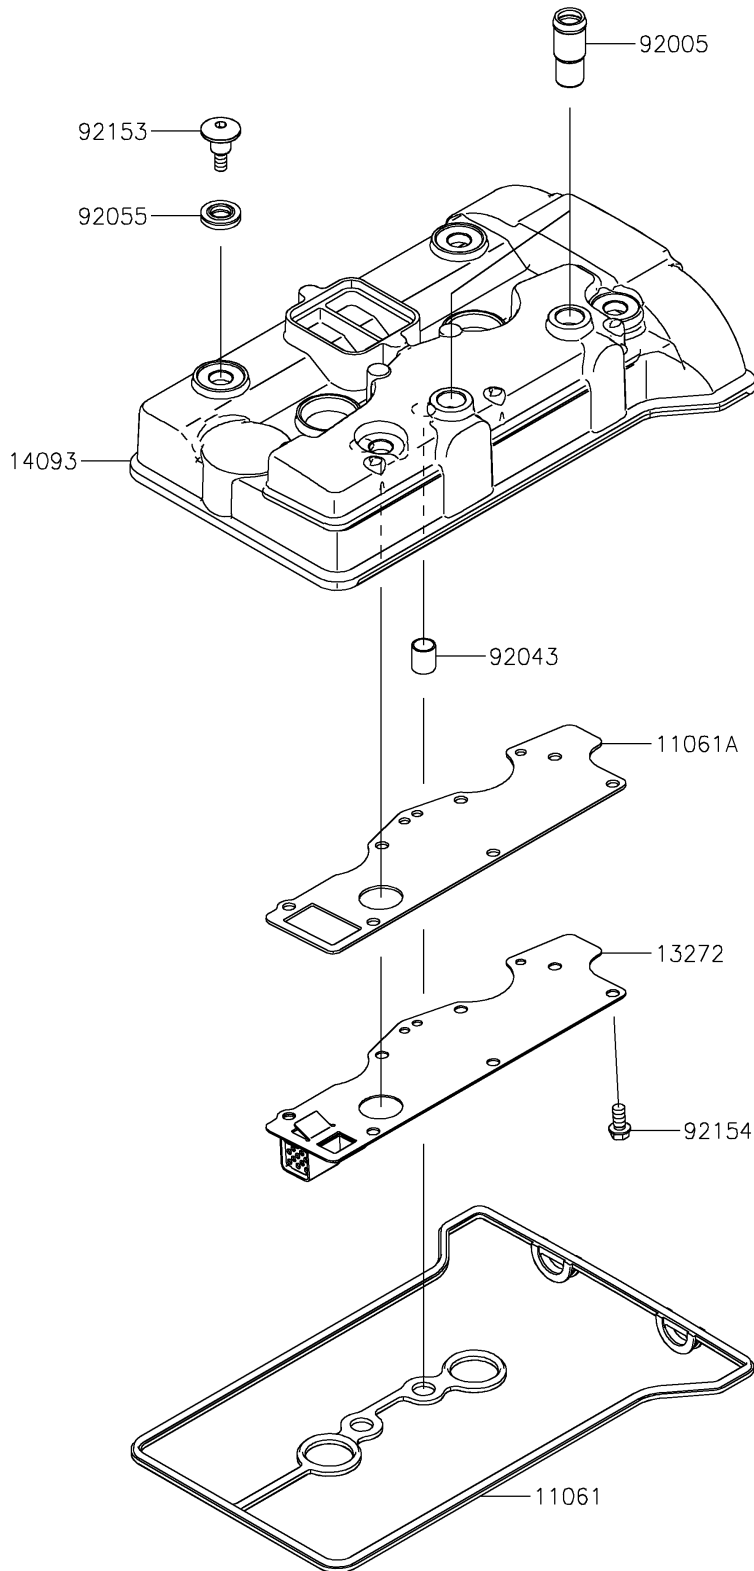

2025 TERYX® KRX4™ 1000

PARTS DIAGRAM Cylinder Head Cover

E1112

2025 TERYX® KRX4™ 1000

PARTS LIST

Cylinder Head Cover

ITEM NAME	PART NUMBER	QUANTITY
GASKET,HEAD COVER (Ref # 11061)	11061-1313	1
GASKET,BREATHER PLATE (Ref # 11061A)	11061-1314	1
PLATE,BREATHER (Ref # 13272)	13272-2685	1
COVER,HEAD (Ref # 14093)	14093-0848	1
FITTING,BREATHER (Ref # 92005)	92005-0968	2
PIN,10.1X12X14 (Ref # 92043)	92043-4009	2
RING-O (Ref # 92055)	92055-0785	4
BOLT,SOCKET,6X22.5 (Ref # 92153)	92153-1779	4
BOLT,FLANGED-SMALL,6X12 (Ref # 92154)	92154-1888	7