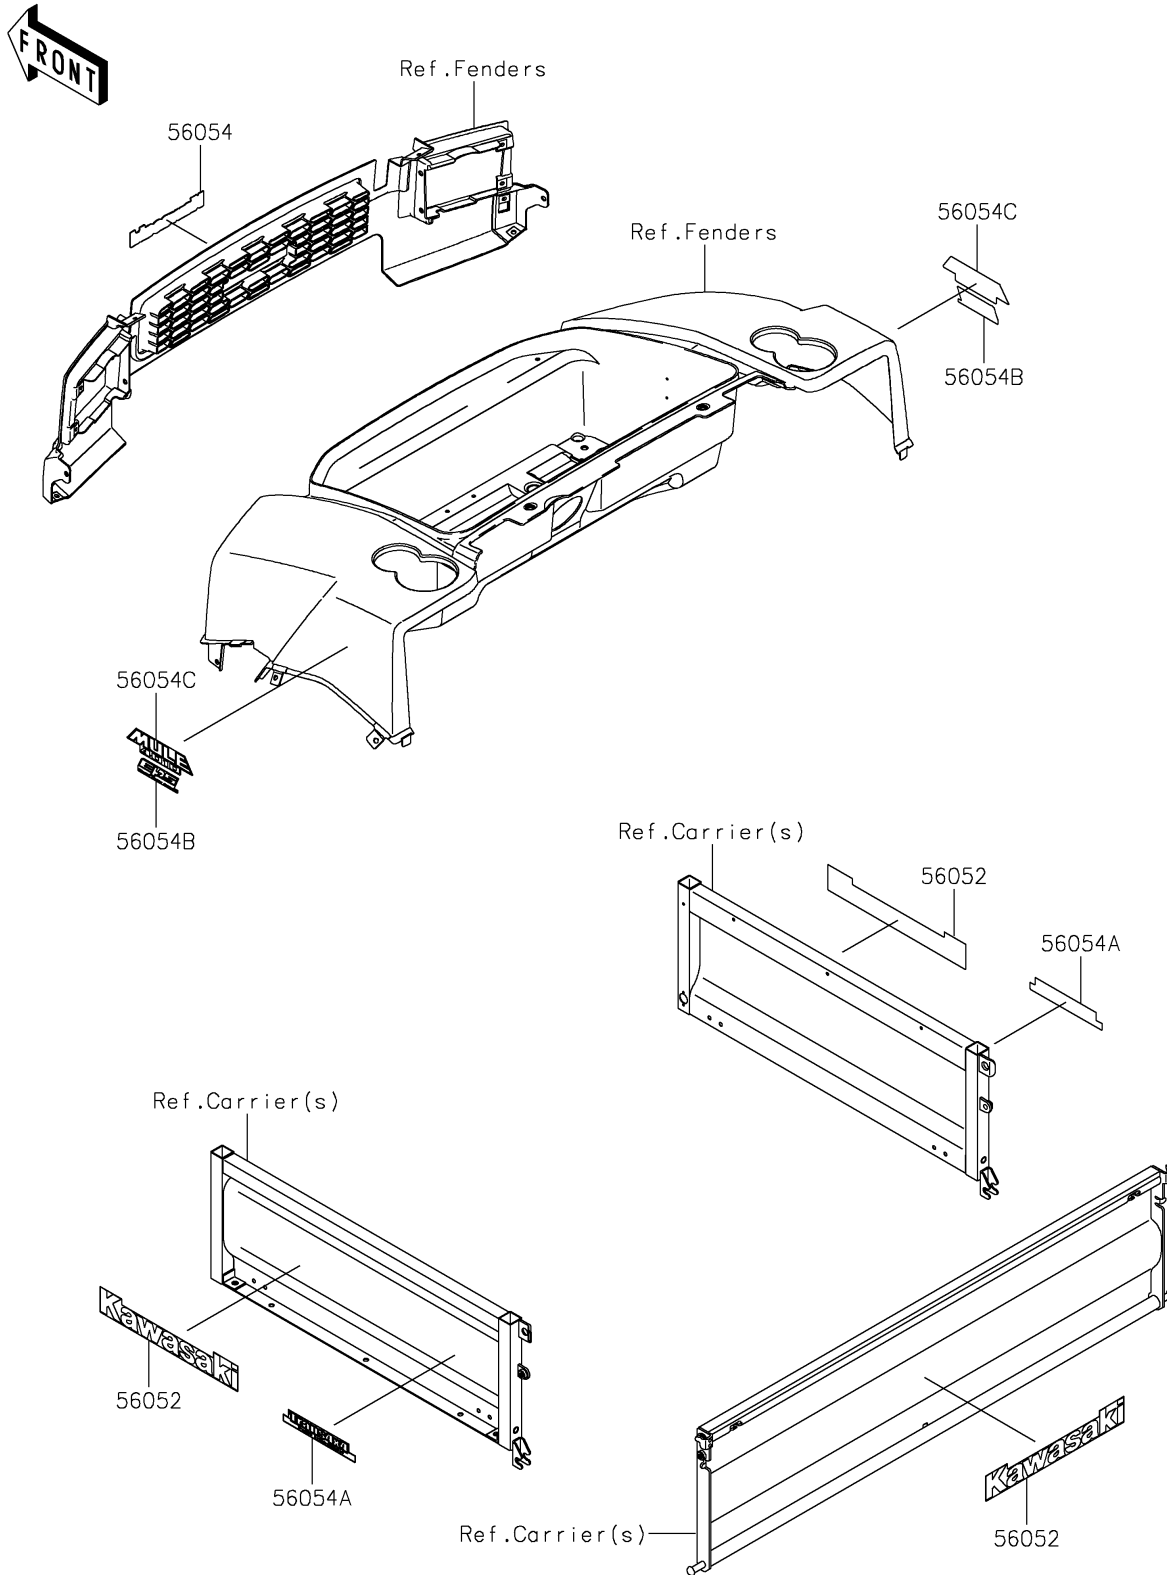

2026 MULE™ 4010 TRANS4x4® CAMO

PARTS DIAGRAM

Decals

F2861

2026 MULE™ 4010 TRANS4x4® CAMO

Kawasaki
Let the Good Times Roll®

PARTS LIST

Decals

ITEM NAME	PART NUMBER	QUANTITY
MARK,SIDE PLATE,KAWASAKI (Ref # 56052)	56052-0105	3
MARK,FRONT GRILLE,KAWASAKI (Ref # 56054)	56054-0216	1
MARK,SIDE PLATE,TRANS4X4 (Ref # 56054A)	56054-0782	2
MARK,FR FENDER,EPS (Ref # 56054B)	56054-1805	2
MARK,FR FENDER,MULE4010 (Ref # 56054C)	56054-1810	2