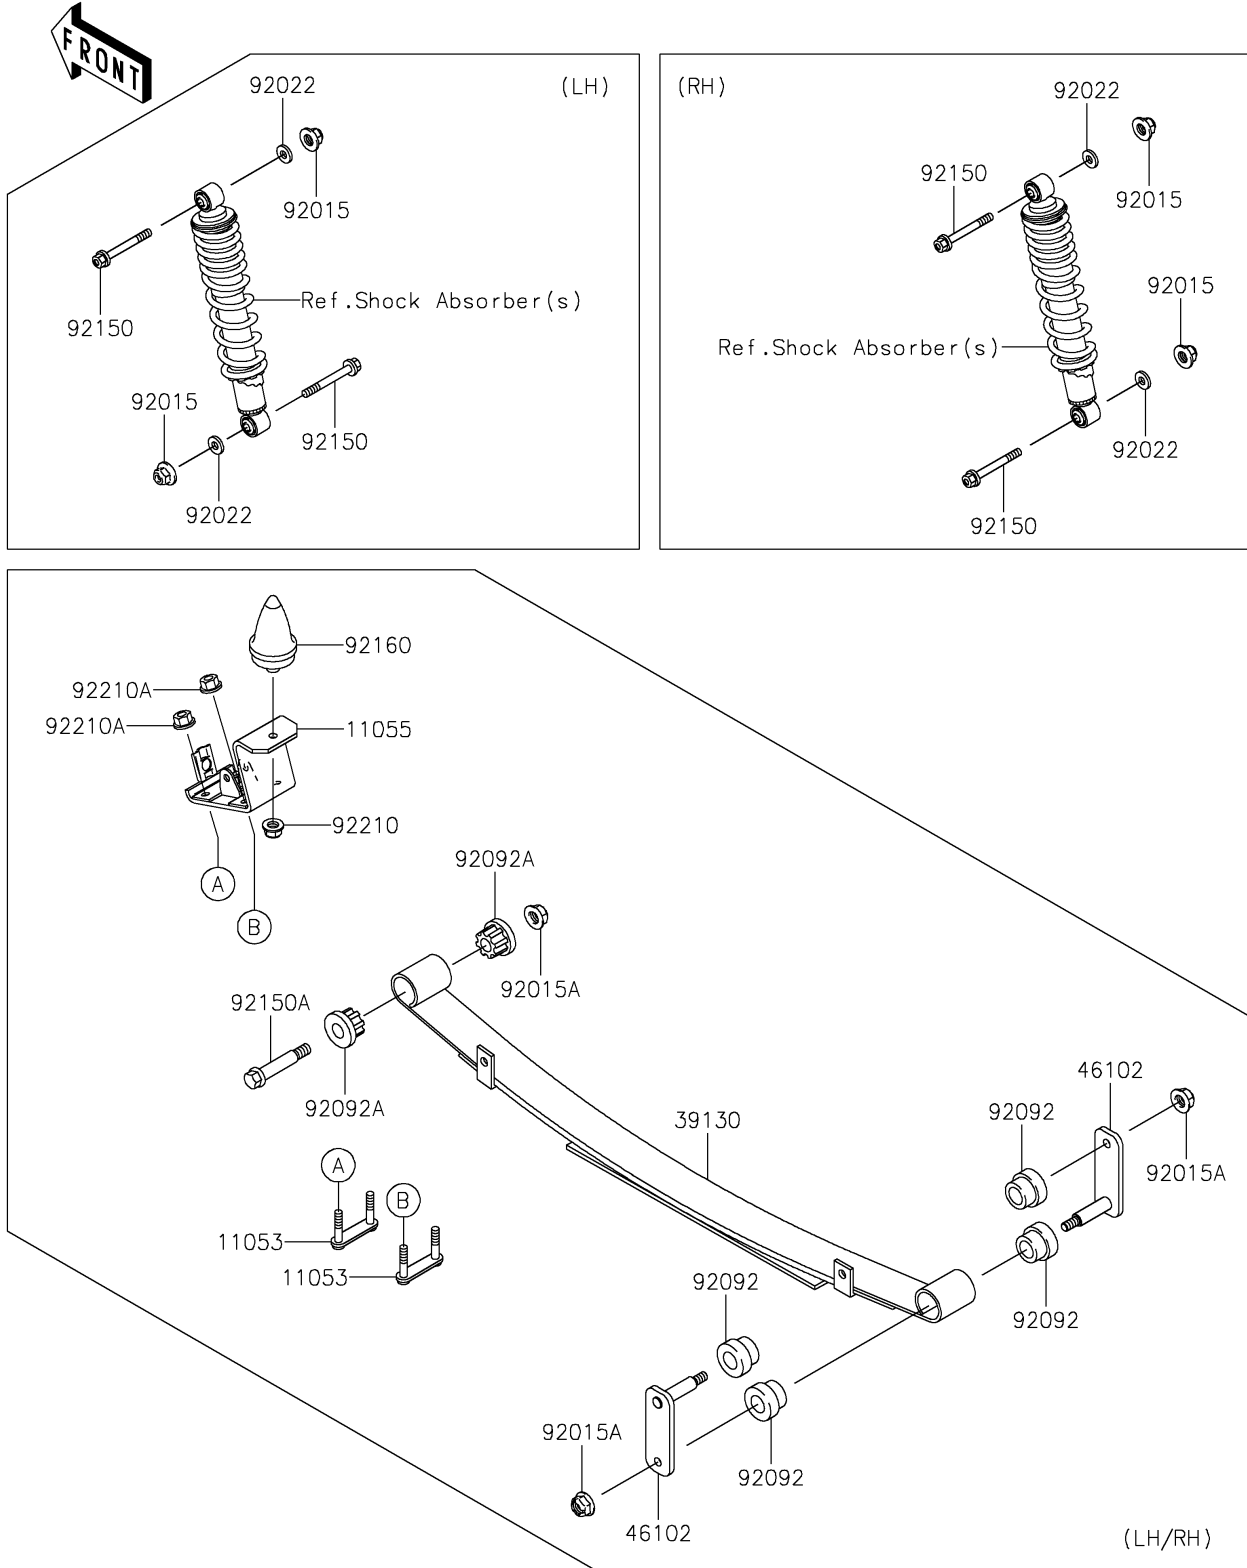

2026 MULE™ 4010 TRANS4x4® CAMO

PARTS DIAGRAM

Rear Suspension

F2153