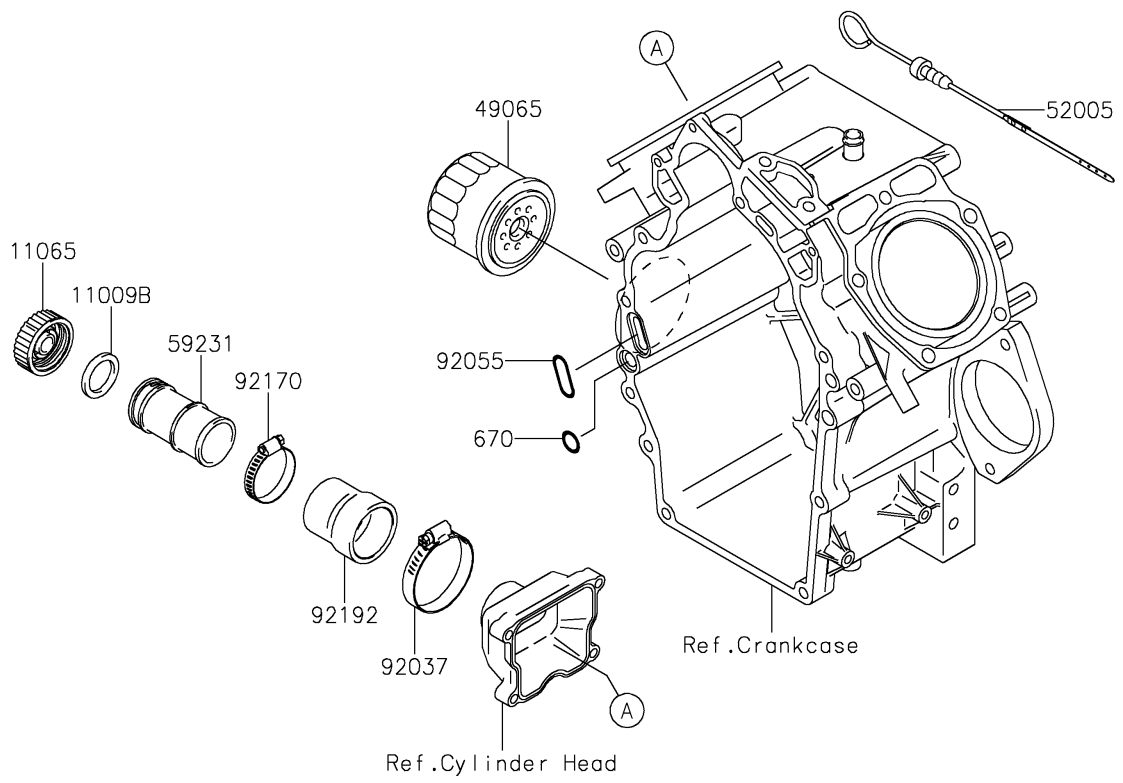

2026 MULE™ 4010 TRANS4x4® CAMO

PARTS DIAGRAM

Oil Pump/Oil Filter

E1710

2026 MULE™ 4010 TRANS4x4® CAMO

PARTS LIST

Oil Pump/Oil Filter

ITEM NAME	PART NUMBER	QUANTITY
-----------	-------------	----------
