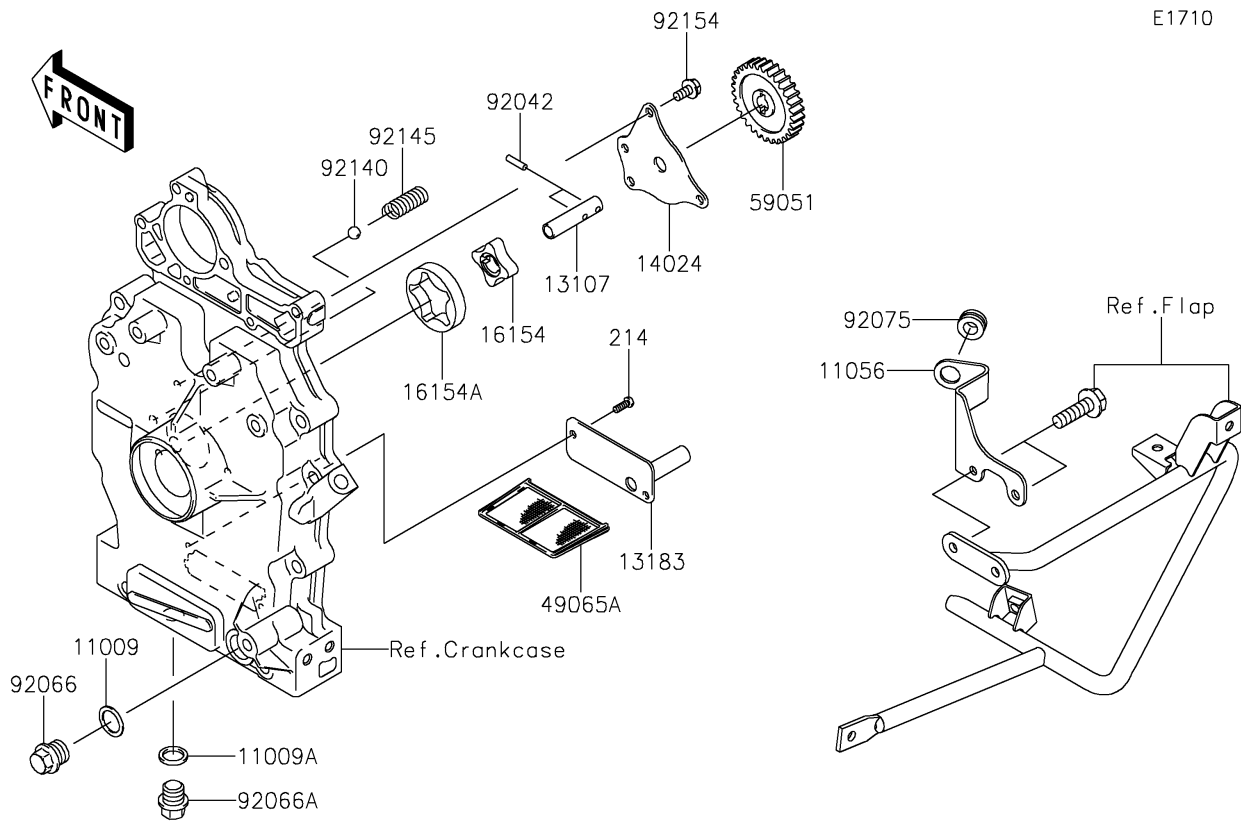

2026 MULE™ 4010 TRANS4x4® CAMO

PARTS DIAGRAM

Oil Pump/Oil Filter

E1710

2026 MULE™ 4010 TRANS4x4® CAMO

PARTS LIST

Oil Pump/Oil Filter

ITEM NAME	PART NUMBER	QUANTITY
-----------	-------------	----------
