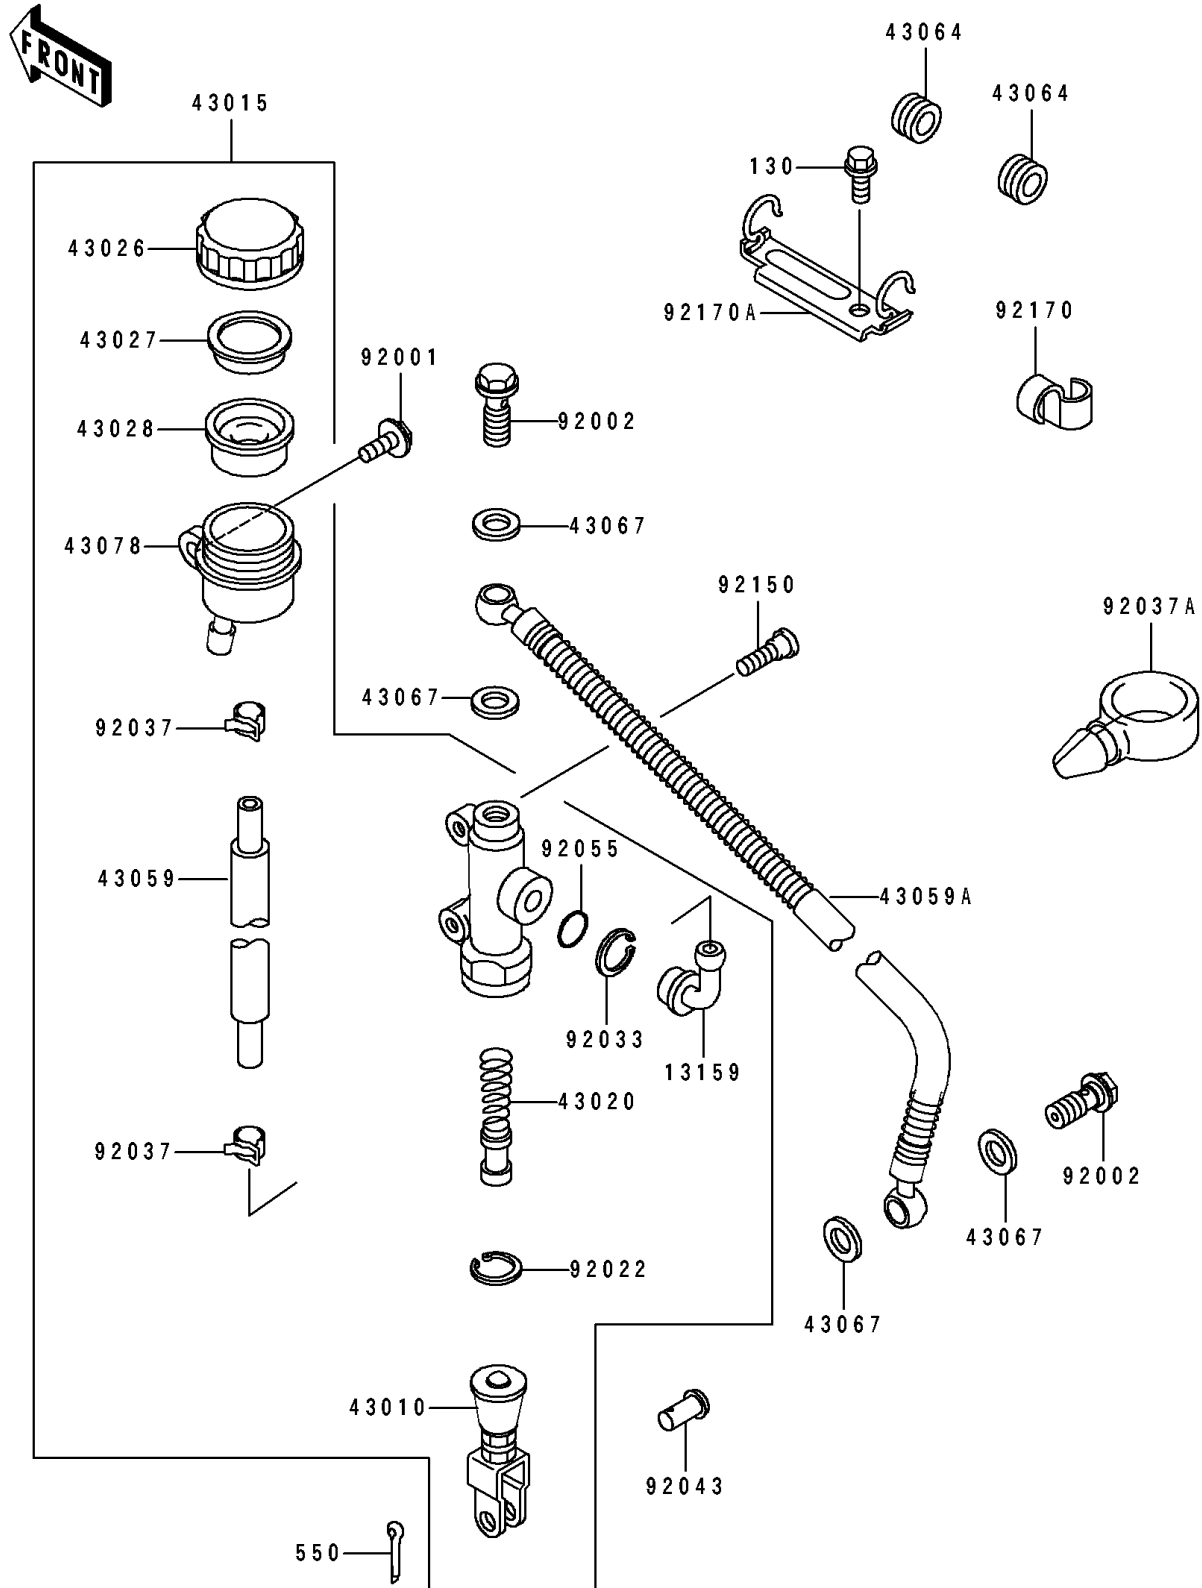

## PARTS DIAGRAM

### Rear Master Cylinder

F2293

## PARTS LIST

### Rear Master Cylinder

**ITEM NAME**

**PART NUMBER**

**QUANTITY**

---