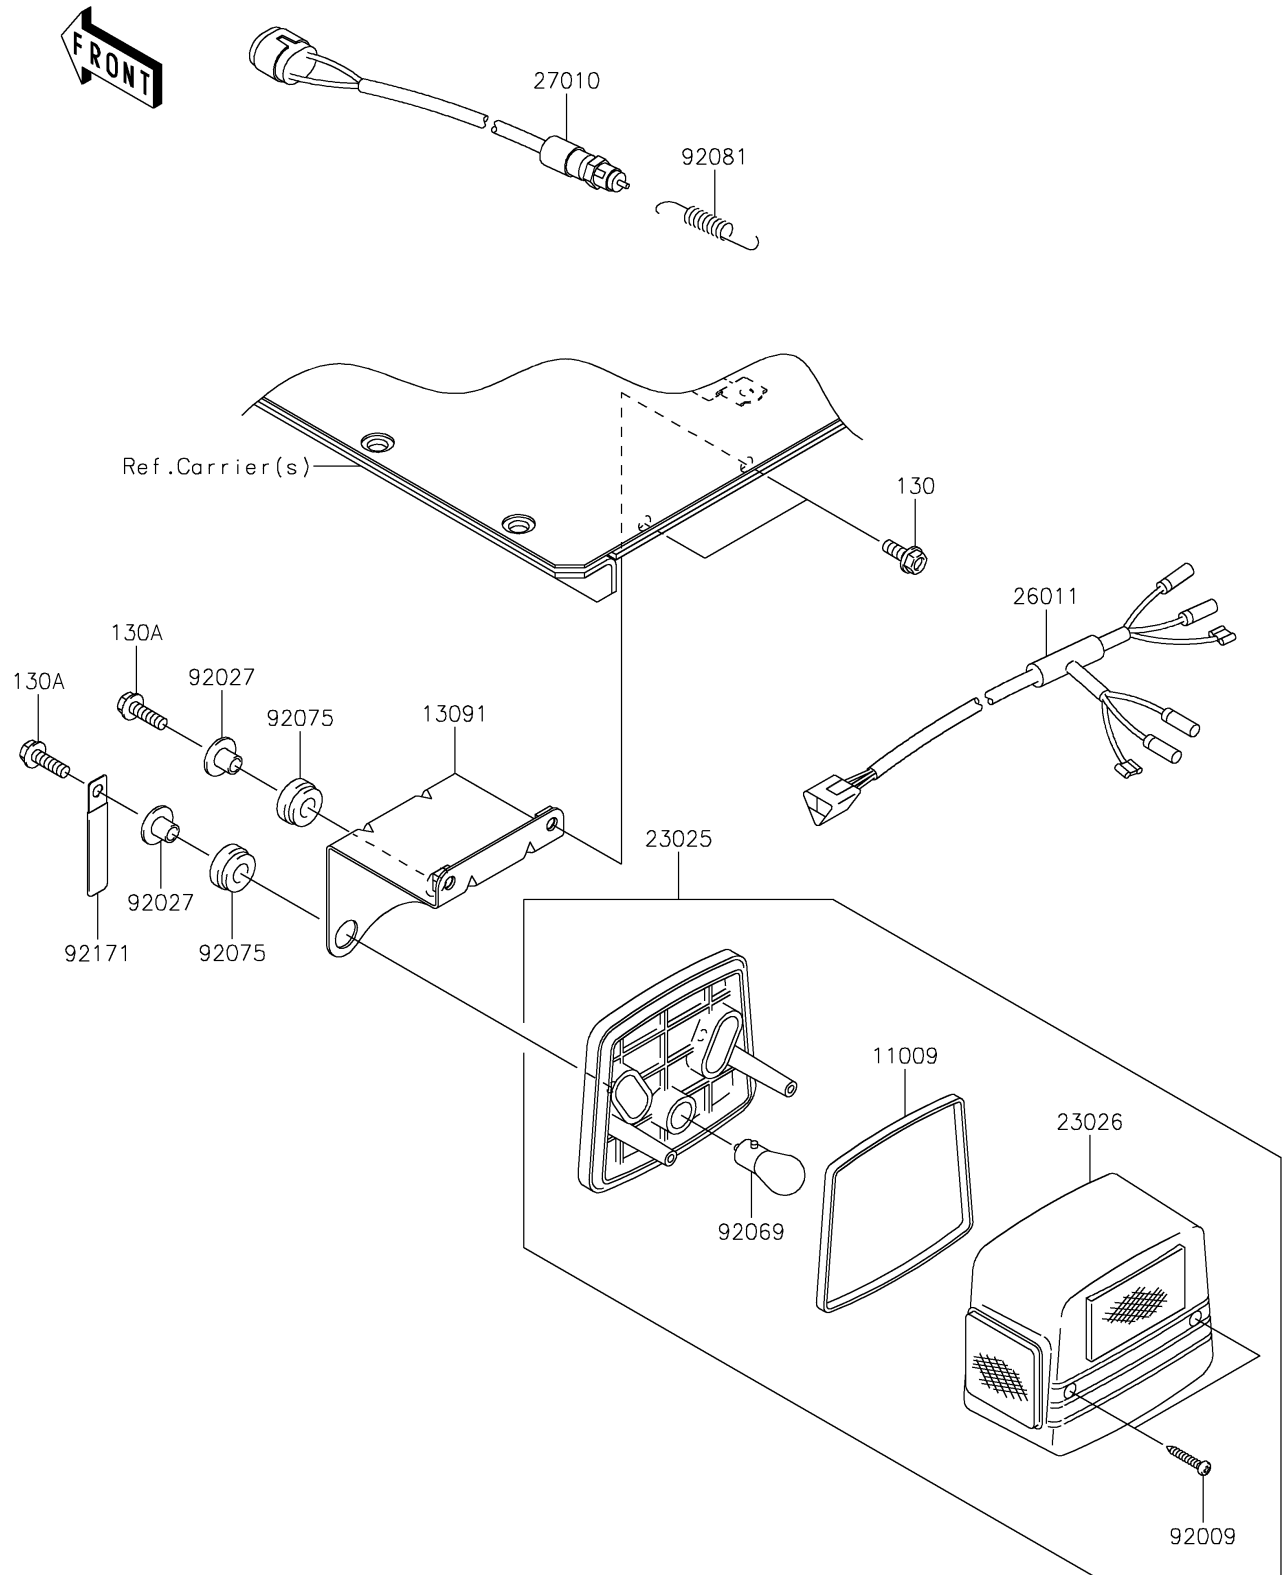

2025 MULE 4000 TRANS™

PARTS DIAGRAM

Taillight(s)

F2720

2025 MULE 4000 TRANS™

PARTS LIST

Taillight(s)

ITEM NAME	PART NUMBER	QUANTITY
GASKET,TAIL LAMP (Ref # 11009)	11009-1215	2
HOLDER,TAIL LAMP (Ref # 13091)	13091-1743	2
LAMP-TAIL (Ref # 23025)	23025-1042	2
LENS,TAIL LAMP (Ref # 23026)	23026-1019	2
WIRE-LEAD (Ref # 26011)	26011-1756	1
SWITCH,BRAKE LAMP (Ref # 27010)	27010-1301	1
SCREW,TAPPING,4X25 (Ref # 92009)	92009-1069	4
COLLAR,L=11.1 (Ref # 92027)	92027-194	4
BULB,12V 21/5W (Ref # 92069)	92069-1011	2
DAMPER (Ref # 92075)	92075-277	4
SPRING,HOOK RETURN (Ref # 92081)	92081-1466	1
CLAMP,L=60 (Ref # 92171)	92171-0652	2
BOLT-FLANGED,6X16 (Ref # 130)	130BA0616	4
BOLT-FLANGED,6X20 (Ref # 130A)	130BA0620	4