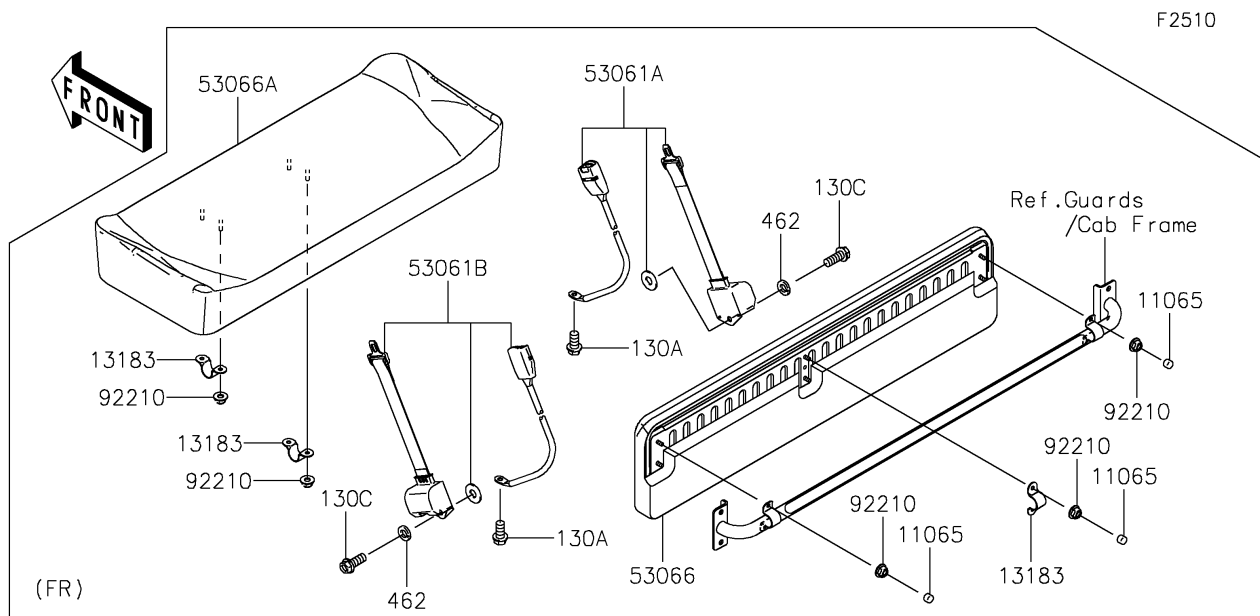

2025 MULE 4000 TRANS™

PARTS DIAGRAM

Seat

2025 MULE 4000 TRANS™

PARTS LIST

Seat

| ITEM NAME | PART NUMBER | QUANTITY |
|--|---------------|----------|
| BRACKET,SEAT BACK (Ref # 11056) | 11056-0034 | 1 |
| CAP (Ref # 11065) | 11065-7504 | 6 |
| LEVER,SEAT,TOP,LH (Ref # 13168) | 13168-7502 | 1 |
| LEVER,SEAT,TOP,RH (Ref # 13168A) | 13168-7503 | 1 |
| LEVER,SEAT,LWR,LH (Ref # 13168B) | 13168-7504 | 1 |
| LEVER,SEAT,LWR,RH (Ref # 13168C) | 13168-7505 | 1 |
| PLATE,SEAT (Ref # 13183) | 13183-1400 | 3 |
| STAY,REAR BACK (Ref # 35063) | 35063-7510 | 1 |
| SLEEVE,12.1X20X85 (Ref # 42036) | 42036-7501 | 1 |
| FRAME-SEAT (Ref # 53007) | 53007-0327 | 1 |
| BELT-SEAT,RR (Ref # 53061) | 53061-0314 | 2 |
| BELT-SEAT,FR,RH (Ref # 53061A) | 53061-0315 | 1 |
| BELT-SEAT,FR,LH (Ref # 53061B) | 53061-0316 | 1 |
| SEAT-ASSY,FR,BACK,BLACK (Ref # 53066) | 53066-0963-MA | 1 |
| SEAT-ASSY,FR,LWR,BLACK (Ref # 53066A) | 53066-0964-MA | 1 |
| SEAT-ASSY,RR,LWR,BLACK (Ref # 53066B) | 53066-0965-MA | 1 |
| SEAT-ASSY,RR,BACK,BLACK (Ref # 53066C) | 53066-0966-MA | 1 |
| NUT,LOCK,12MM,BLACK (Ref # 92015) | 92015-1190 | 1 |
| WASHER,7X18X1.2 (Ref # 92022) | 92022-1545 | 2 |
| WASHER,10.5X20X1 (Ref # 92022A) | 92022-239 | 4 |
| PIN (Ref # 92043) | 92043-7503 | 1 |
| SPRING (Ref # 92145) | 92145-7507 | 1 |
| BOLT,FLANGED,12X117 (Ref # 92150) | 92150-1895 | 1 |
| NUT,FLANGED,LOCK,8MM (Ref # 92210) | 92210-0005 | 16 |
| NUT,LOCK,10MM (Ref # 92210A) | 92210-0278 | 4 |
| BOLT-FLANGED,6X16 (Ref # 130) | 130BA0616 | 10 |
| BOLT-FLANGED,12X20 (Ref # 130A) | 130BA1220 | 4 |
| BOLT-FLANGED,10X20 (Ref # 130B) | 130BB1020 | 4 |
| BOLT-FLANGED,12X25 (Ref # 130C) | 130BB1225 | 4 |