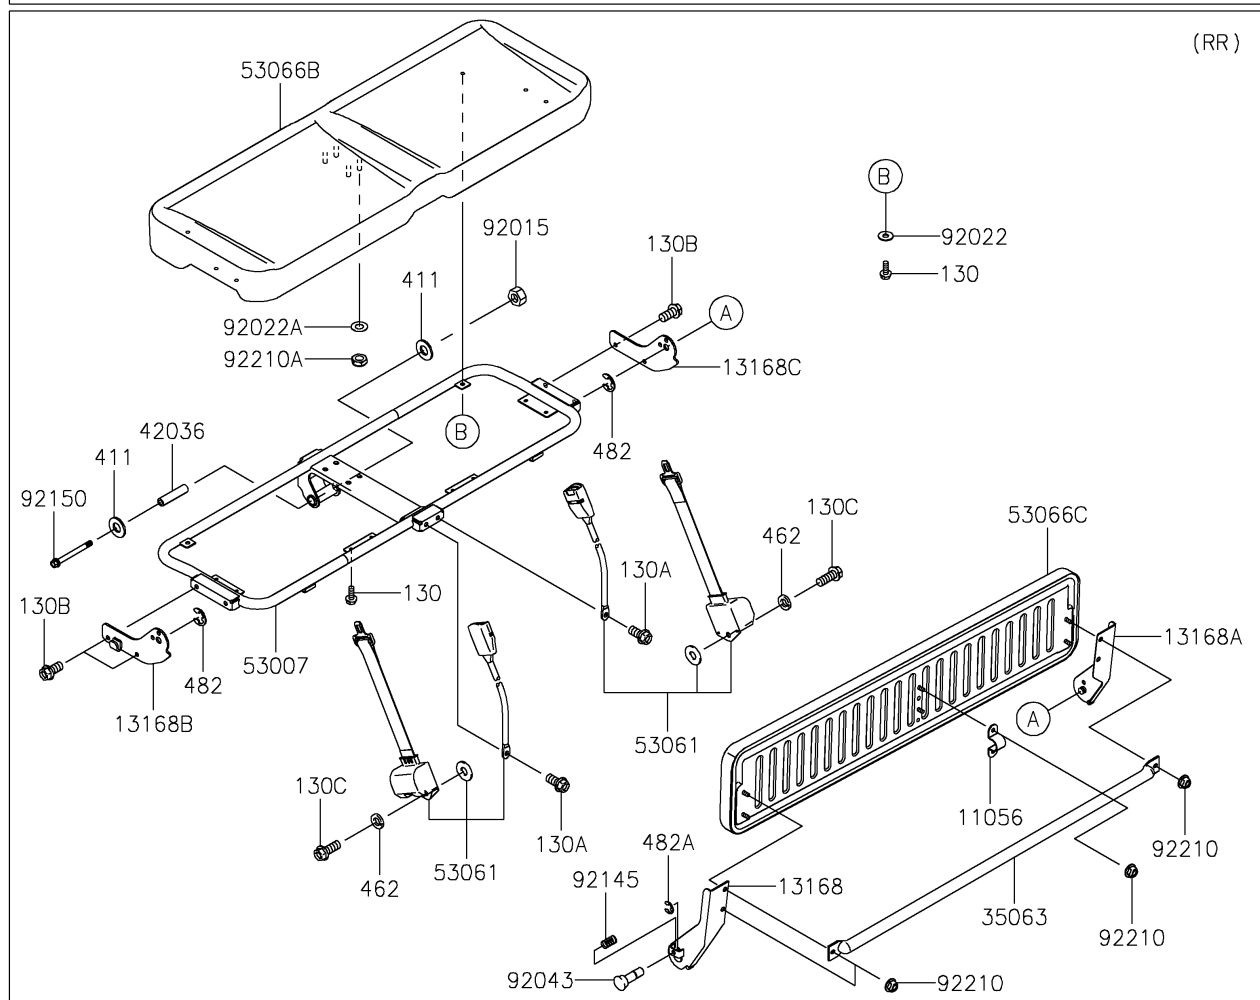

2025 MULE 4000 TRANS™

PARTS DIAGRAM

Seat

2025 MULE 4000 TRANS™

PARTS LIST

Seat

| ITEM NAME | PART NUMBER | QUANTITY |
|--|---------------|----------|
| BRACKET,SEAT BACK (Ref # 11056) | 11056-0034 | 1 |
| CAP (Ref # 11065) | 11065-7504 | 6 |
| LEVER,SEAT,TOP,LH (Ref # 13168) | 13168-7502 | 1 |
| LEVER,SEAT,TOP,RH (Ref # 13168A) | 13168-7503 | 1 |
| LEVER,SEAT,LWR,LH (Ref # 13168B) | 13168-7504 | 1 |
| LEVER,SEAT,LWR,RH (Ref # 13168C) | 13168-7505 | 1 |
| PLATE,SEAT (Ref # 13183) | 13183-1400 | 3 |
| STAY,REAR BACK (Ref # 35063) | 35063-7510 | 1 |
| SLEEVE,12.1X20X85 (Ref # 42036) | 42036-7501 | 1 |
| FRAME-SEAT (Ref # 53007) | 53007-0327 | 1 |
| BELT-SEAT,RR (Ref # 53061) | 53061-0314 | 2 |
| BELT-SEAT,FR,RH (Ref # 53061A) | 53061-0315 | 1 |
| BELT-SEAT,FR,LH (Ref # 53061B) | 53061-0316 | 1 |
| SEAT-ASSY,FR,BACK,BLACK (Ref # 53066) | 53066-0963-MA | 1 |
| SEAT-ASSY,FR,LWR,BLACK (Ref # 53066A) | 53066-0964-MA | 1 |
| SEAT-ASSY,RR,LWR,BLACK (Ref # 53066B) | 53066-0965-MA | 1 |
| SEAT-ASSY,RR,BACK,BLACK (Ref # 53066C) | 53066-0966-MA | 1 |
| NUT,LOCK,12MM,BLACK (Ref # 92015) | 92015-1190 | 1 |
| WASHER,7X18X1.2 (Ref # 92022) | 92022-1545 | 2 |
| WASHER,10.5X20X1 (Ref # 92022A) | 92022-239 | 4 |
| PIN (Ref # 92043) | 92043-7503 | 1 |
| SPRING (Ref # 92145) | 92145-7507 | 1 |
| BOLT,FLANGED,12X117 (Ref # 92150) | 92150-1895 | 1 |
| NUT,FLANGED,LOCK,8MM (Ref # 92210) | 92210-0005 | 16 |
| NUT,LOCK,10MM (Ref # 92210A) | 92210-0278 | 4 |
| BOLT-FLANGED,6X16 (Ref # 130) | 130BA0616 | 10 |
| BOLT-FLANGED,12X20 (Ref # 130A) | 130BA1220 | 4 |
| BOLT-FLANGED,10X20 (Ref # 130B) | 130BB1020 | 4 |
| BOLT-FLANGED,12X25 (Ref # 130C) | 130BB1225 | 4 |