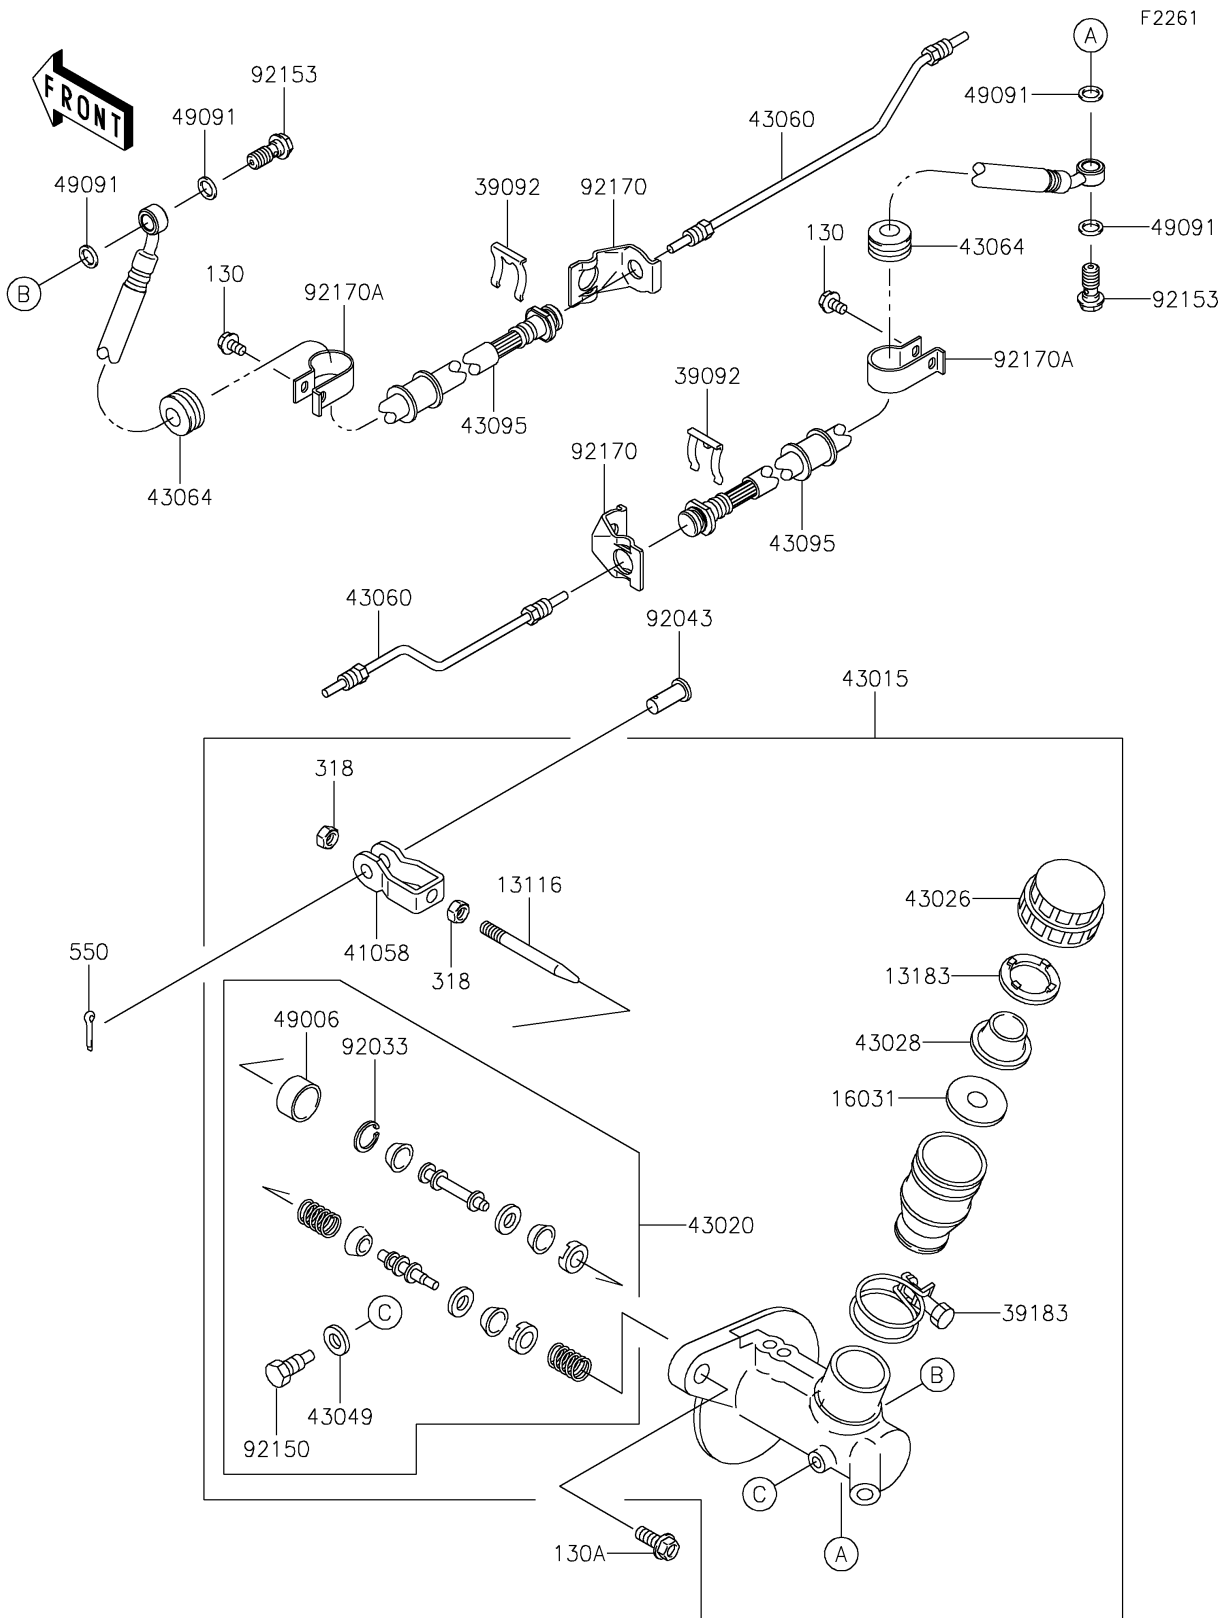

2026 MULE 4000 TRANS™

PARTS DIAGRAM

Master Cylinder

2026 MULE 4000 TRANS™

PARTS LIST

Master Cylinder

ITEM NAME

PART NUMBER

QUANTITY
