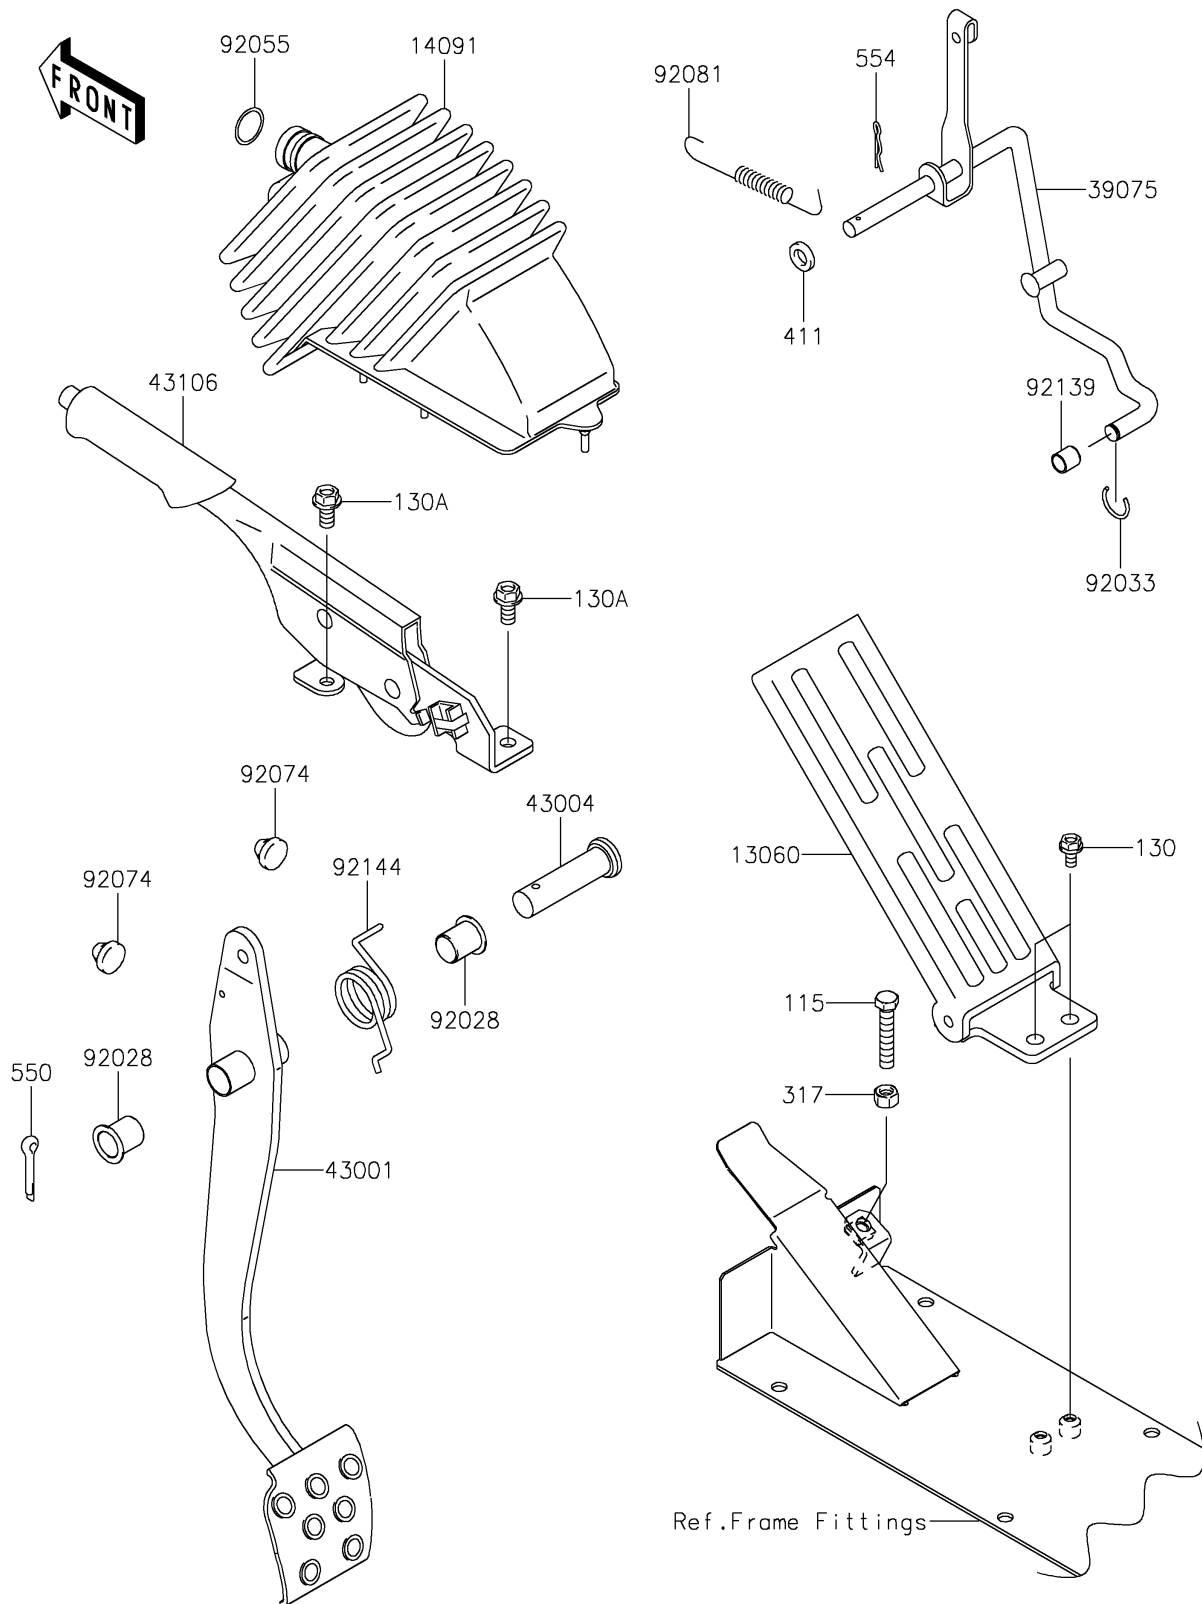

2026 MULE 4000 TRANS™

PARTS DIAGRAM

Brake Pedal/Throttle Lever

F2260

2026 MULE 4000 TRANS™

PARTS LIST

Brake Pedal/Throttle Lever

ITEM NAME	PART NUMBER	QUANTITY
-----------	-------------	----------
