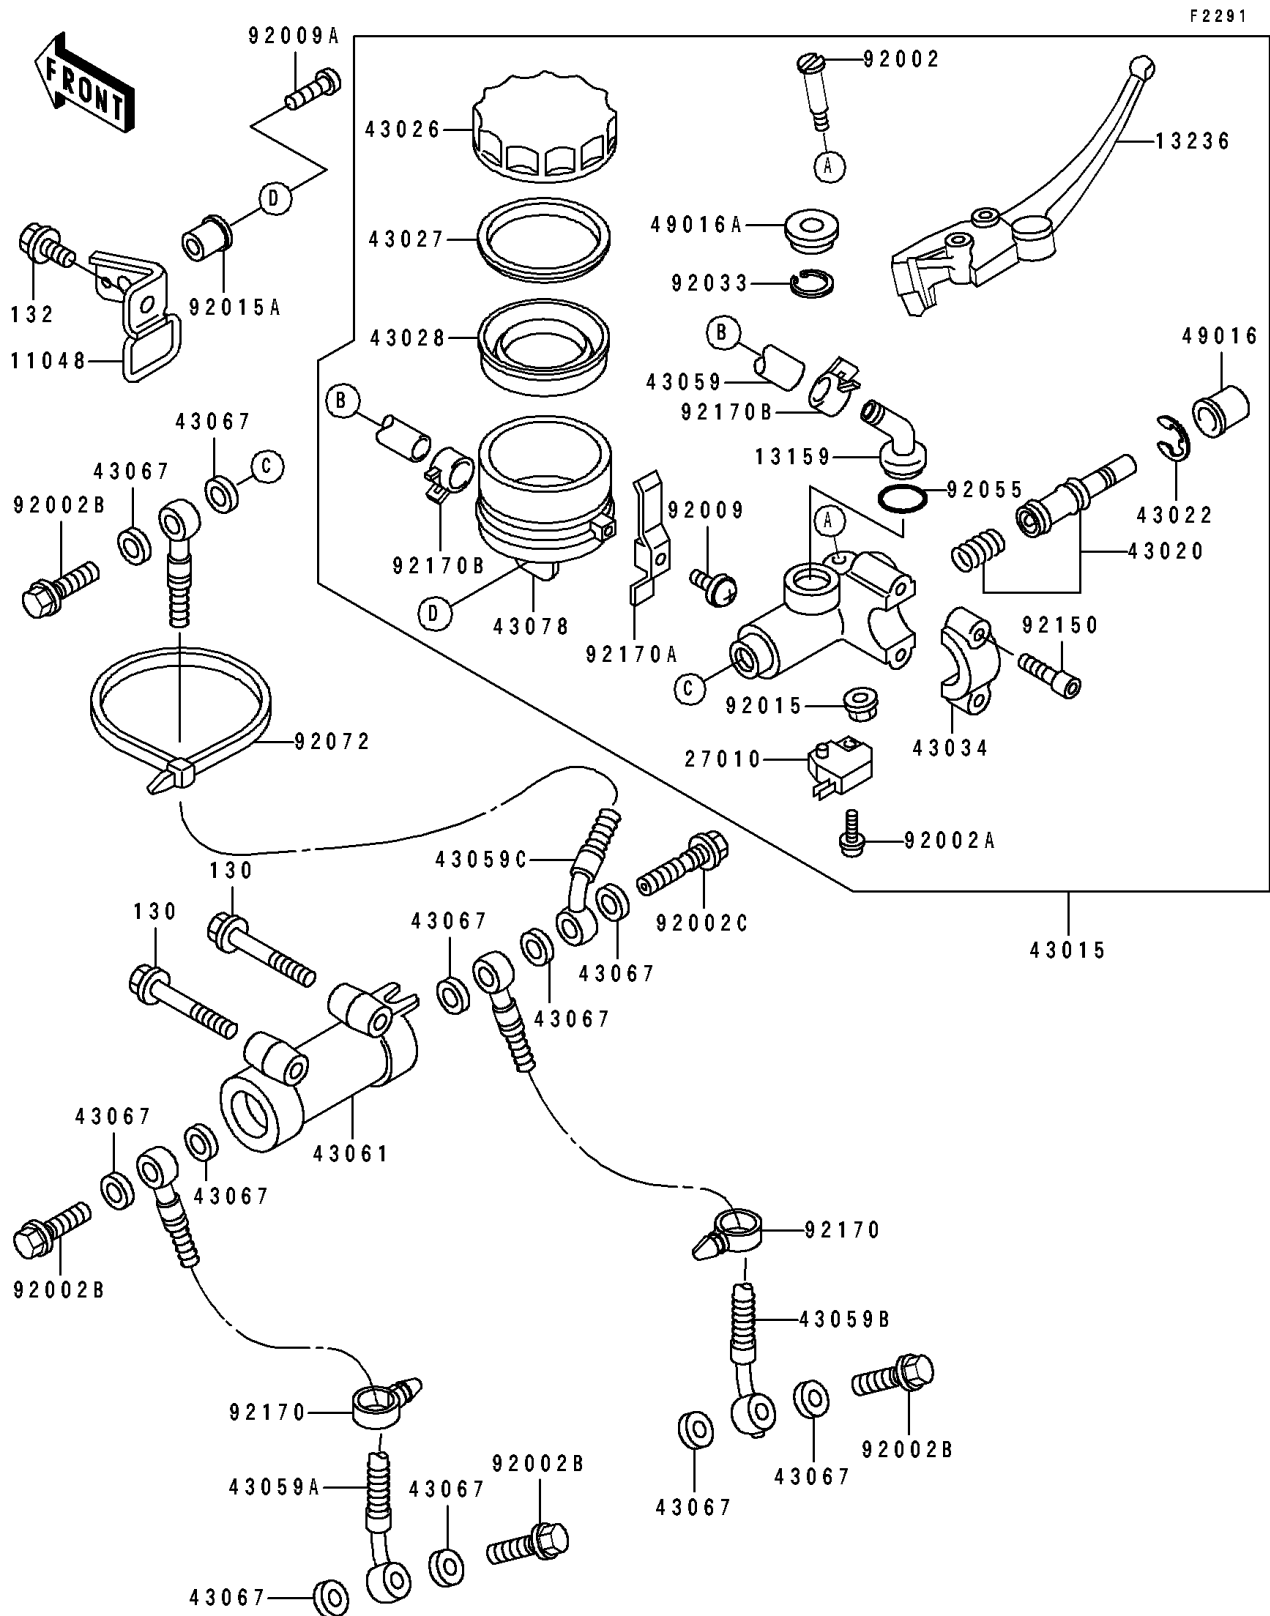

1993 Ninja[®] ZX[™]-7R

PARTS DIAGRAM

Front Master Cylinder

F2291

1993 Ninja[®] ZX[™]-7R

PARTS LIST

Front Master Cylinder

ITEM NAME

PART NUMBER

QUANTITY
