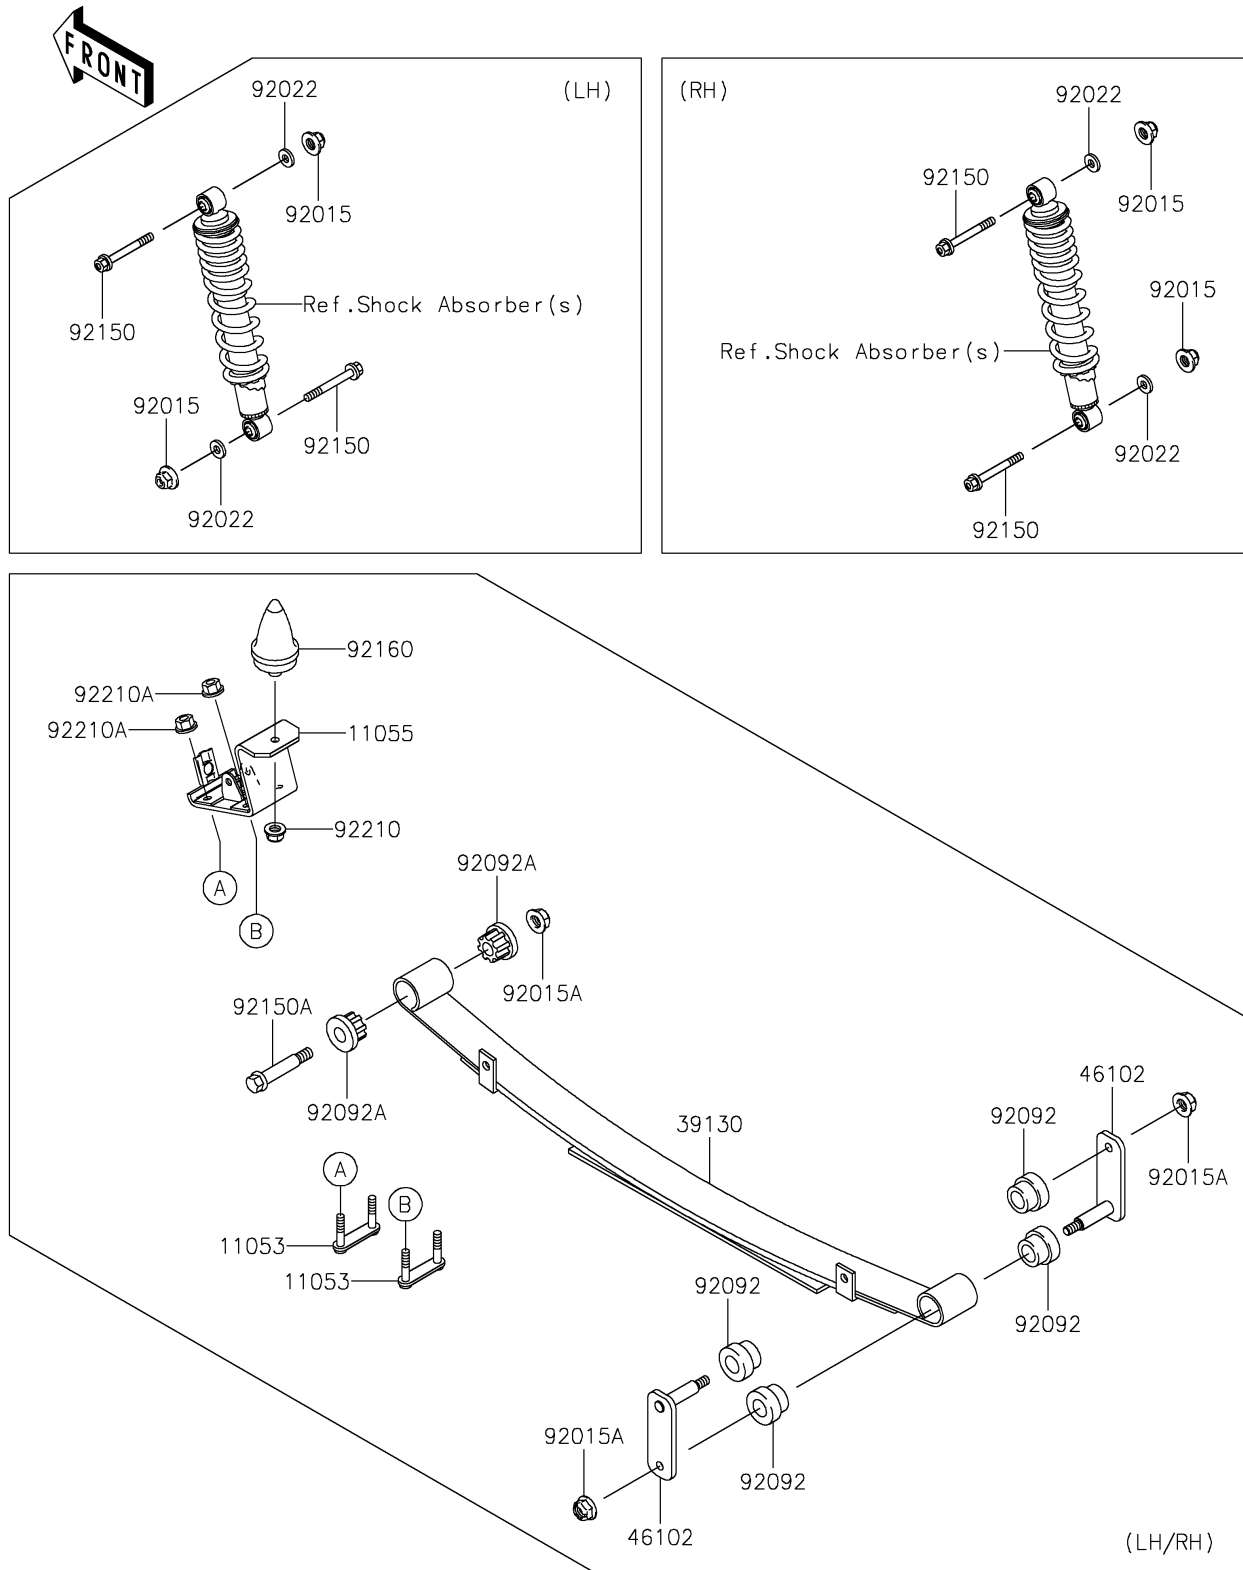

2026 MULE 4000 TRANS™

PARTS DIAGRAM

Rear Suspension

F2153

2026 MULE 4000 TRANS™

PARTS LIST

Rear Suspension

ITEM NAME

PART NUMBER

QUANTITY
