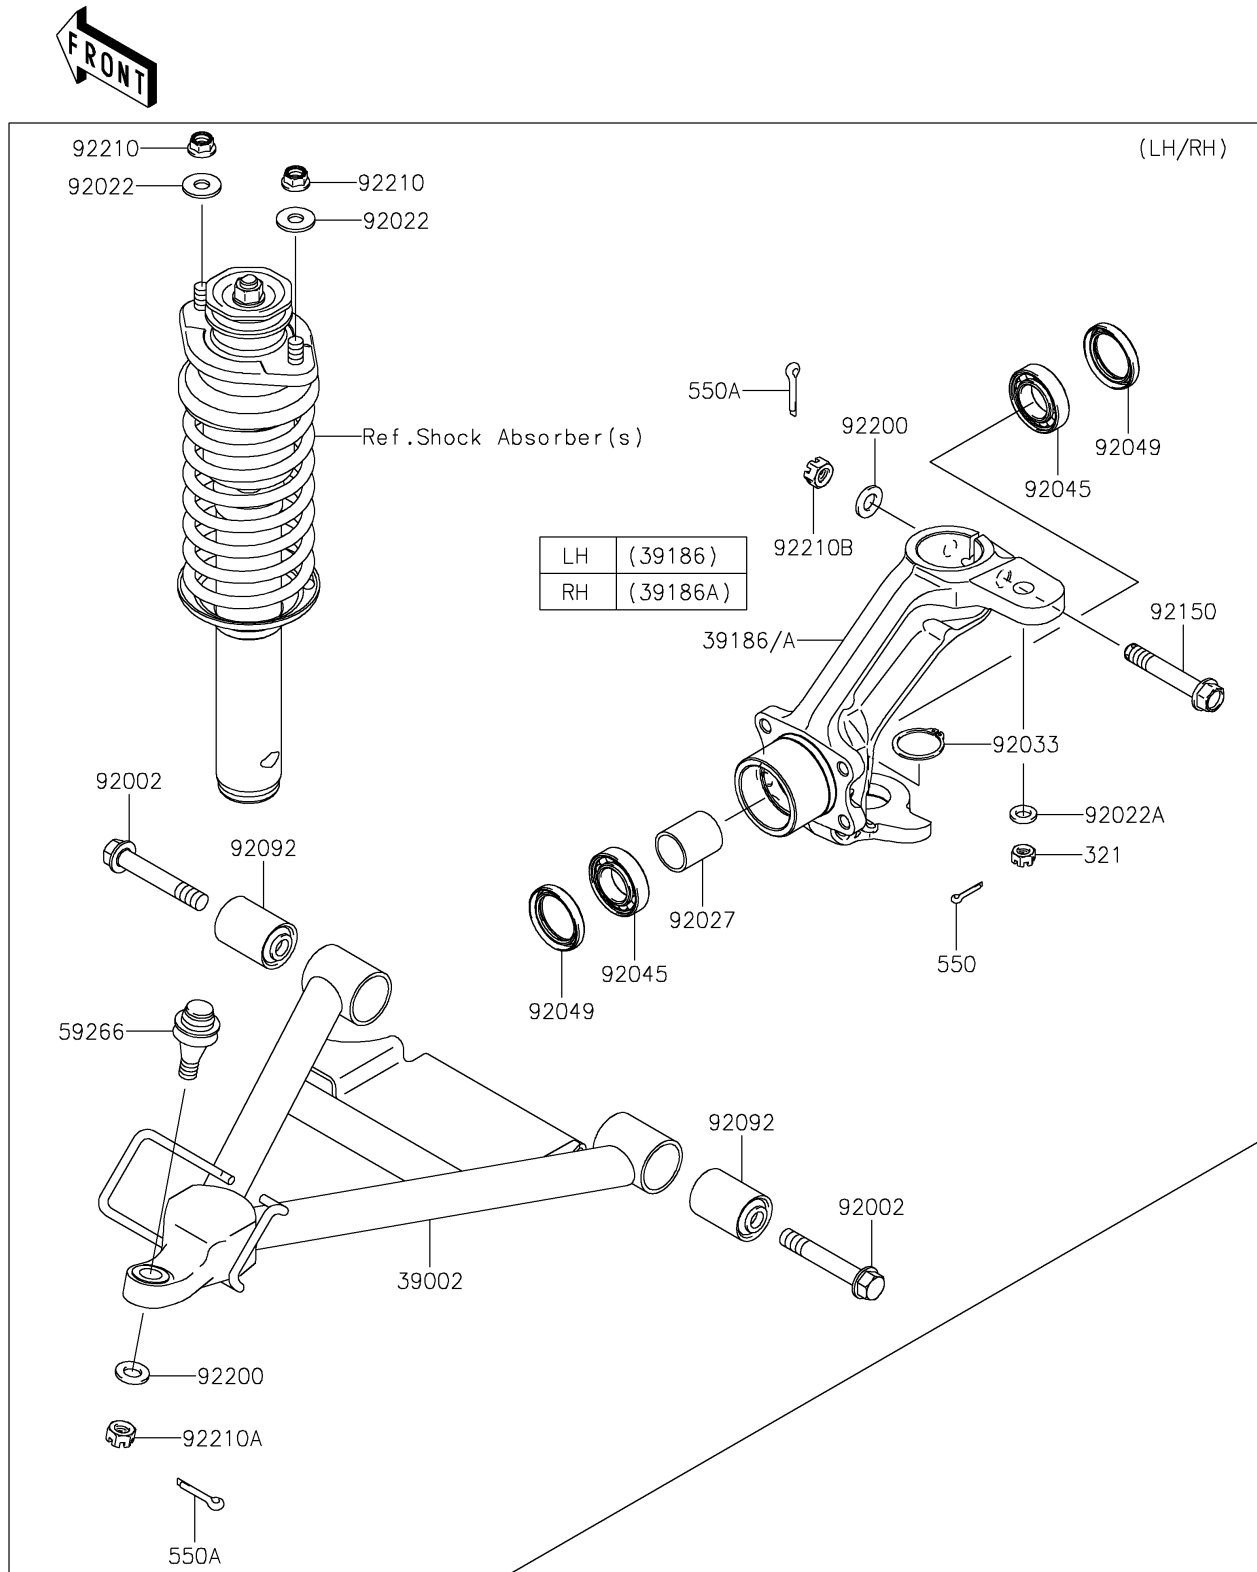

2026 MULE 4000 TRANS™

PARTS DIAGRAM

Front Suspension

F2152

2026 MULE 4000 TRANS™

PARTS LIST

Front Suspension

ITEM NAME

PART NUMBER

QUANTITY
