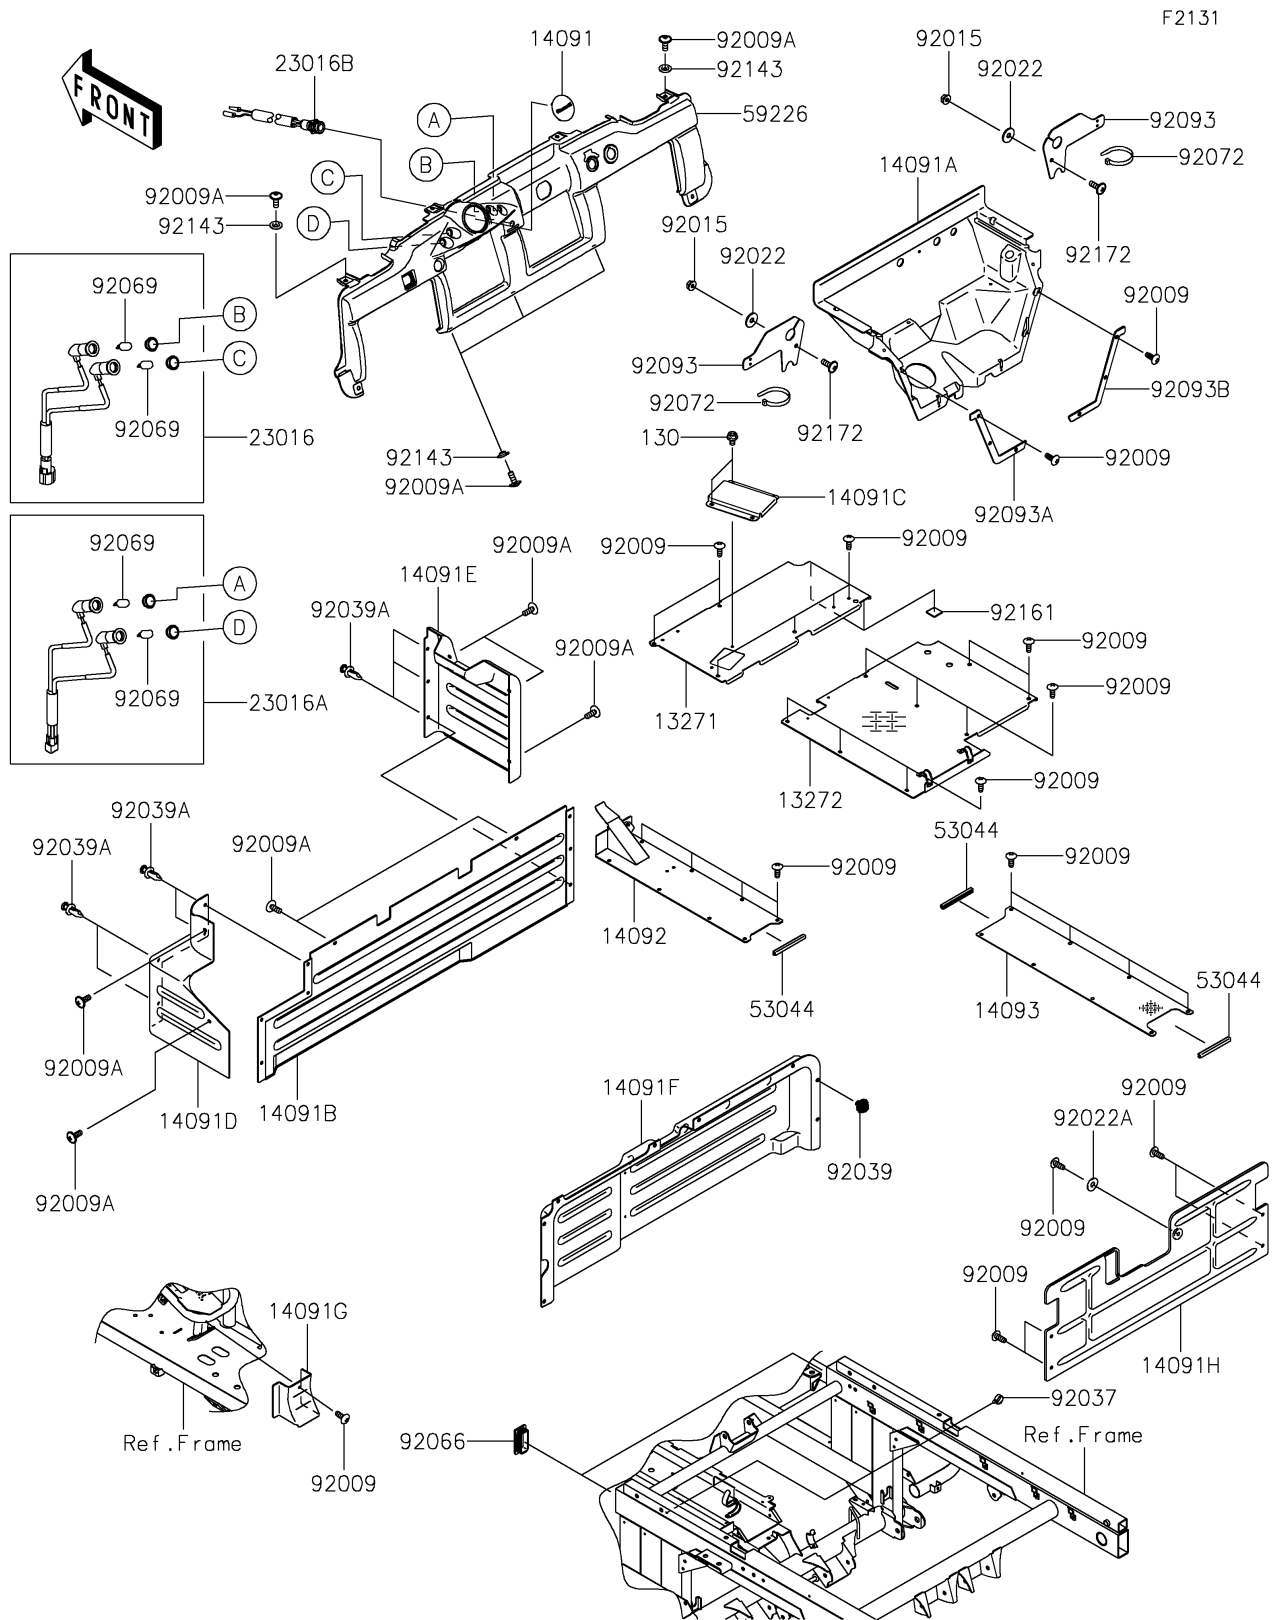

2026 MULE 4000 TRANS™

PARTS DIAGRAM

Frame Fittings

2026 MULE 4000 TRANS™

PARTS LIST

Frame Fittings

ITEM NAME

PART NUMBER

QUANTITY
